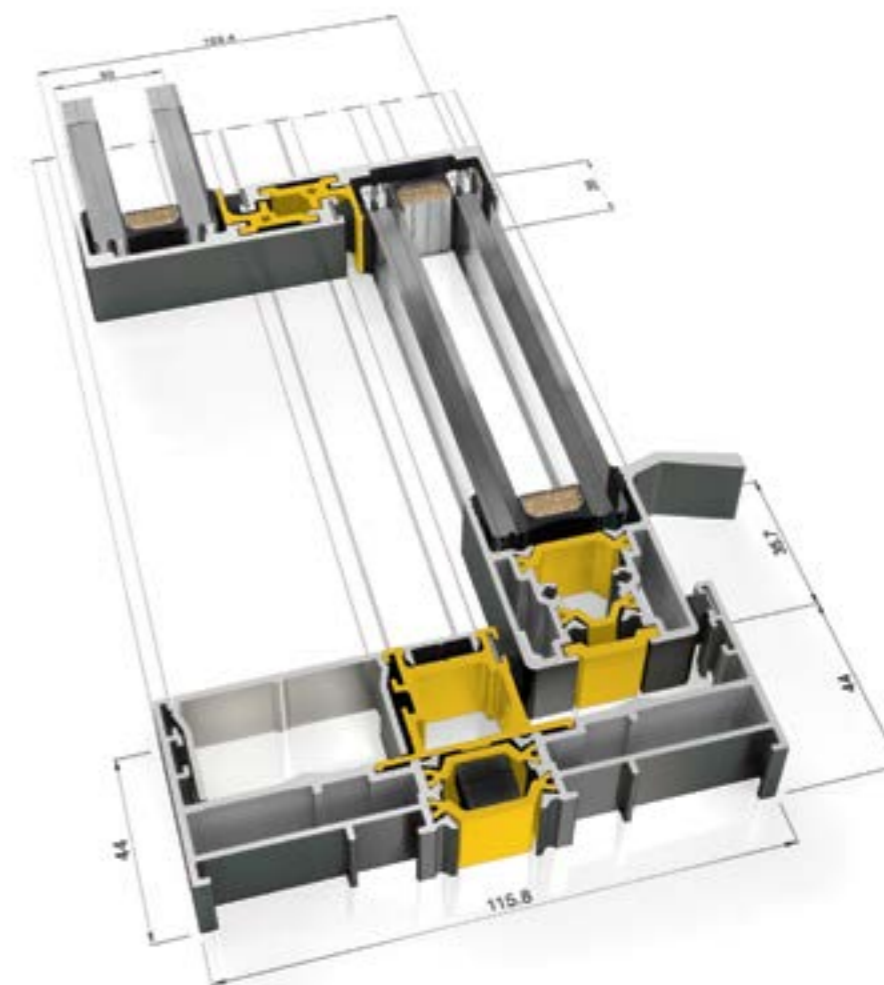

Expand your horizons with the ultra slim sliding door with a 20mm sightline and stunning finish that offers a seamless transition alongside high performance.

 **Arkay Windows**

 **Arkay Windows**

INFINI**GLIDE**3

THE ULTRA SLIM NEW
MINIMAL SLIDING DOOR
WITH A 20MM SIGHTLINE

Every horizon is worth seeing, and now you can enjoy amazing views from the comfort of your home. InfiniGlide 3 is the perfect, ultra slim frame to bring your outdoors inside.

- Ultra Slim 20mm Interlock
- Up to 2.5m x 3m Per Panel
- Fully Concealable Frame & Threshold
- 3 Tracks & Pocket Door Option
- Fully Openable With Glass-To-Glass Corners
- Multi-Point Locking

Size Limits

Maximum Panel Width	2500 mm
Maximum Panel Height	3000 mm
Maximum Panel Weight	320 kg

THRESHOLD HEIGHT	44 mm	
GLAZING THICKNESS	26-30 mm	
GLAZING METHOD	Structurally bonded	
MINIMUM SIGHTLINE	20 mm	
FRAME DEPTH	1 RAIL	116 mm
FRAME DEPTH	2 RAIL	116 mm
FRAME DEPTH	3 RAIL	182 mm