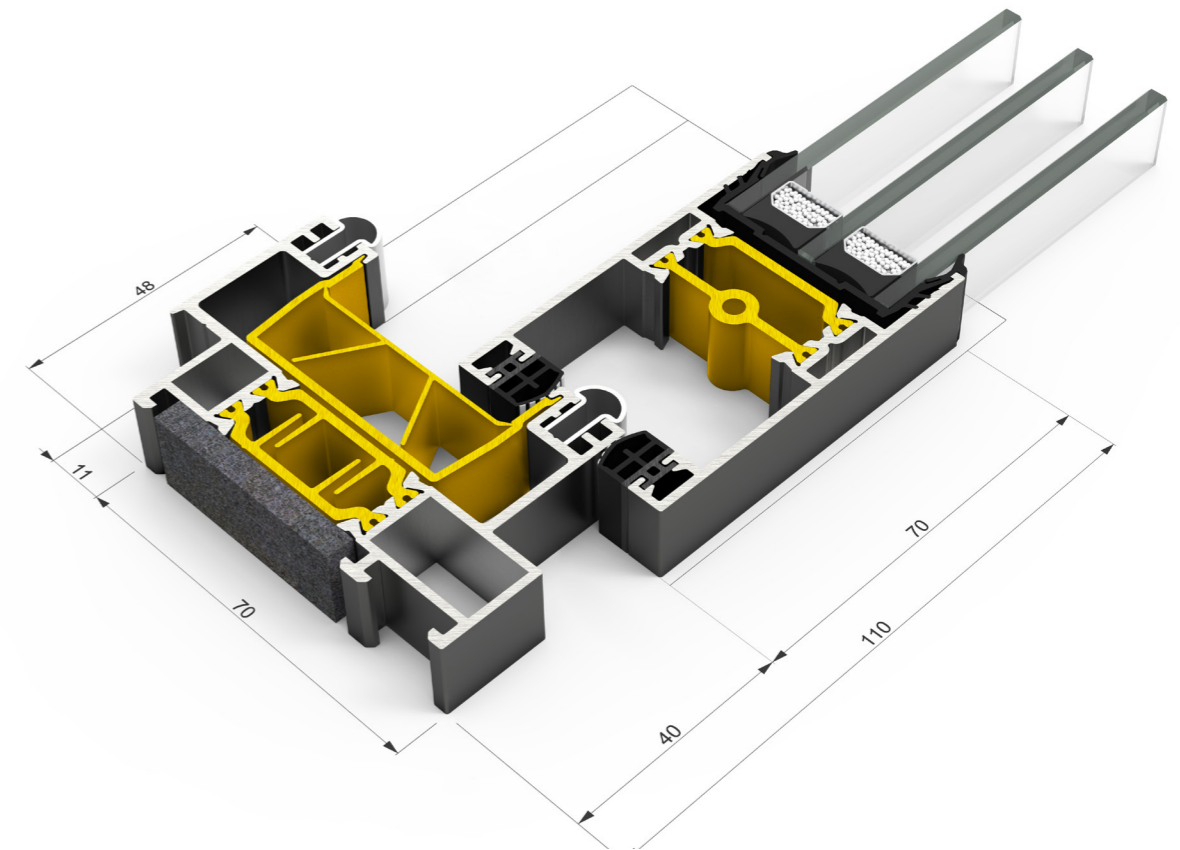

THE AMAZINGLY
SLEEK NEW INLINE
SLIDING DOOR

Choose your design, choose your view. EdgeGlide is the sleek sliding door which combines top quality, colour-matched hardware with elegant design. So the look of your door can match the look of your outdoors.

Modern Square Look

Ultra Slim 35mm Interlock

Up to 2.2m x 2.6m per panel

Stylish Colour-Matched Hardware

U-Value From 1.2 W/m²K

Double or Triple Glazing

Multi-Point Locking

70mm Frame Depth For Easy Replacement

Kit Frame and Sash Option For Full Site-Assembly

EDGEGLIDE⁺

INLINE SLIDING DOOR

Size Limits

Maximum Panel Width	2200 mm
Maximum Panel Height	2600 mm
Maximum Panel Weight	240 kg

THRESHOLD HEIGHT	48 mm	
GLAZING THICKNESS	14 - 36 mm	
GLAZING METHOD	Wrap-Around	
GLAZING	Double or Triple	
SIGHTLINE (TYPICAL)	35 mm	
FRAME DEPTH	2 RAIL	70 mm
FRAME DEPTH	3 RAIL	126 mm