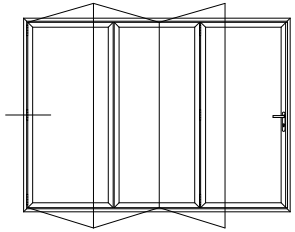

UNIFOLD - Typical Sections

Jamb - Hinged Open Out

320037 (Optional Foam for better u value)