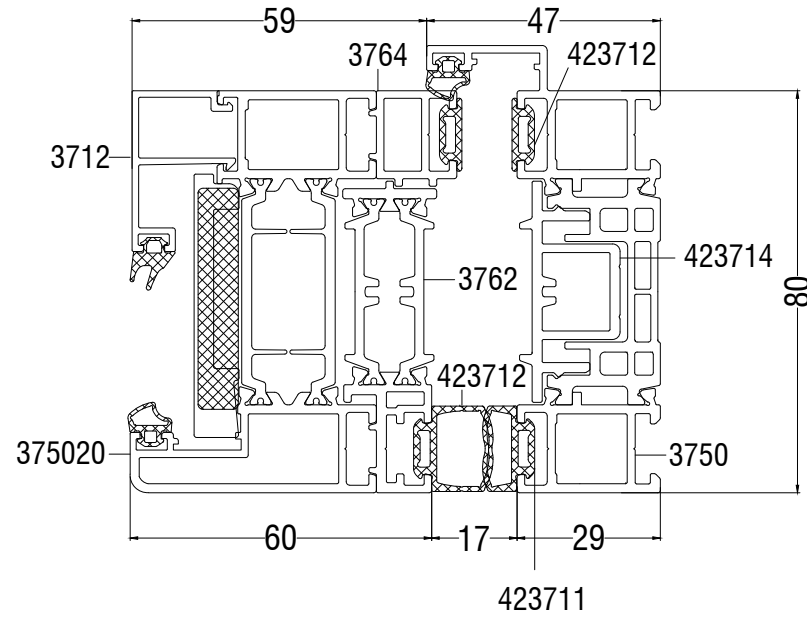

UNIFOLD - Typical Sections

Jamb - Even Configuration - No Traffic Door