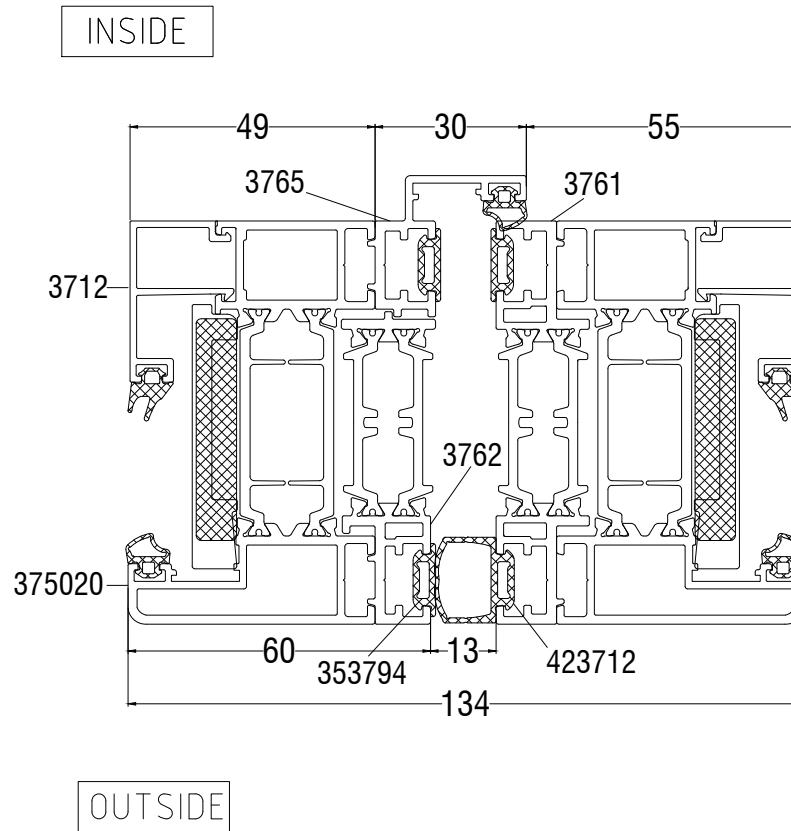

UNIFOLD - Typical Sections

Meeting - Traffic To Even Open Out