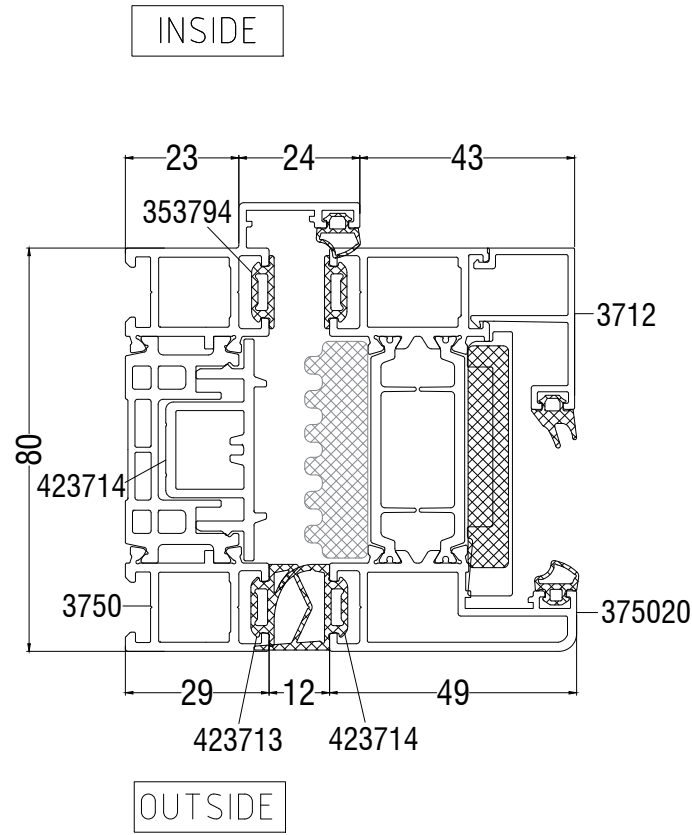

UNIFOLD - Typical Sections

Jamb - Hinged Open Out

320037 (Optional Foam for better u value)