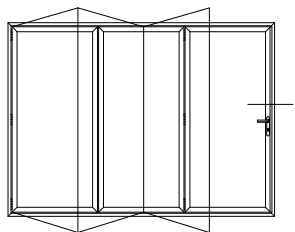

UNIFOLD - Typical Sections

Jamb - Traffic Door Open Out