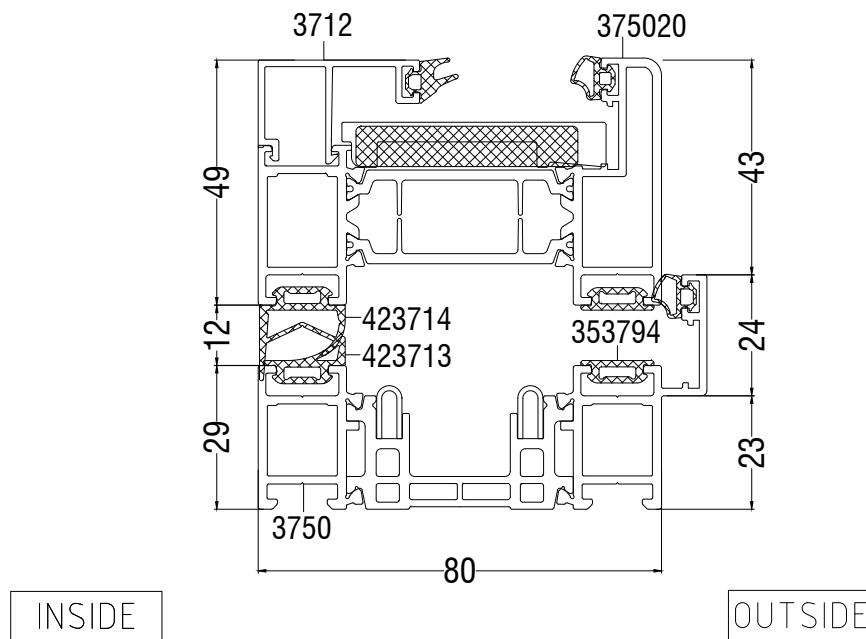

UNIFOLD - Typical Sections

Threshold - Open In