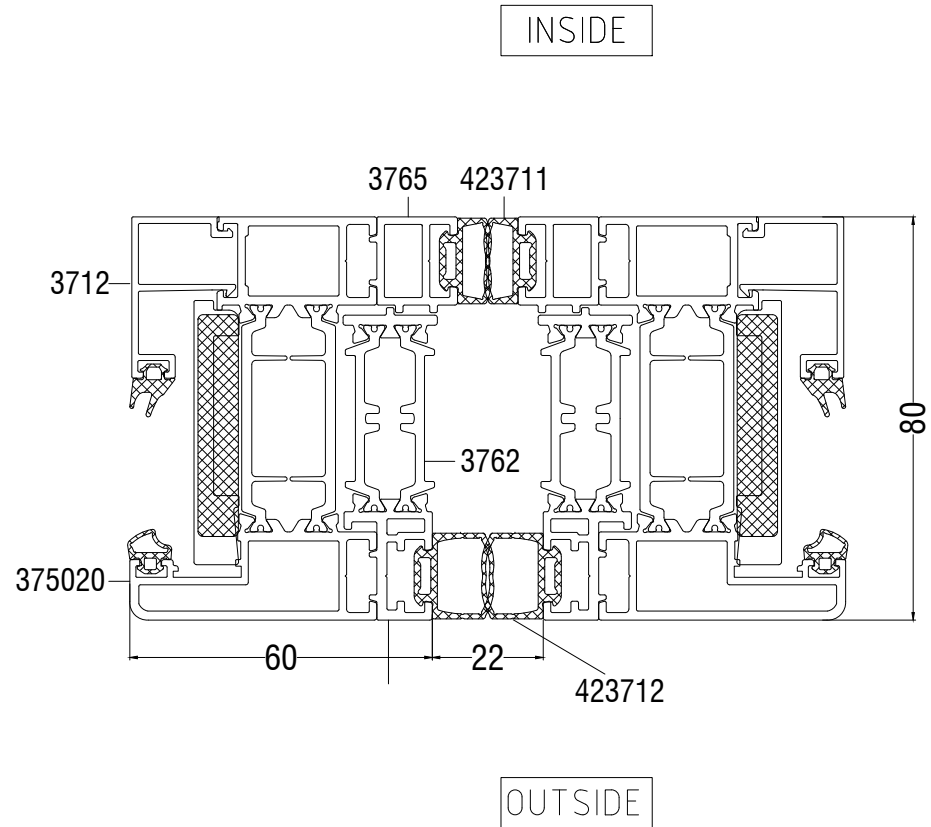

UNIFOLD - Typical Sections

Meeting - Even To Even Open Out - No Traffic Door