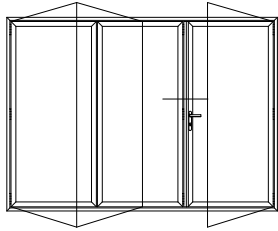

UNIFOLD - Typical Sections

Meeting - Traffic To Even Open Out