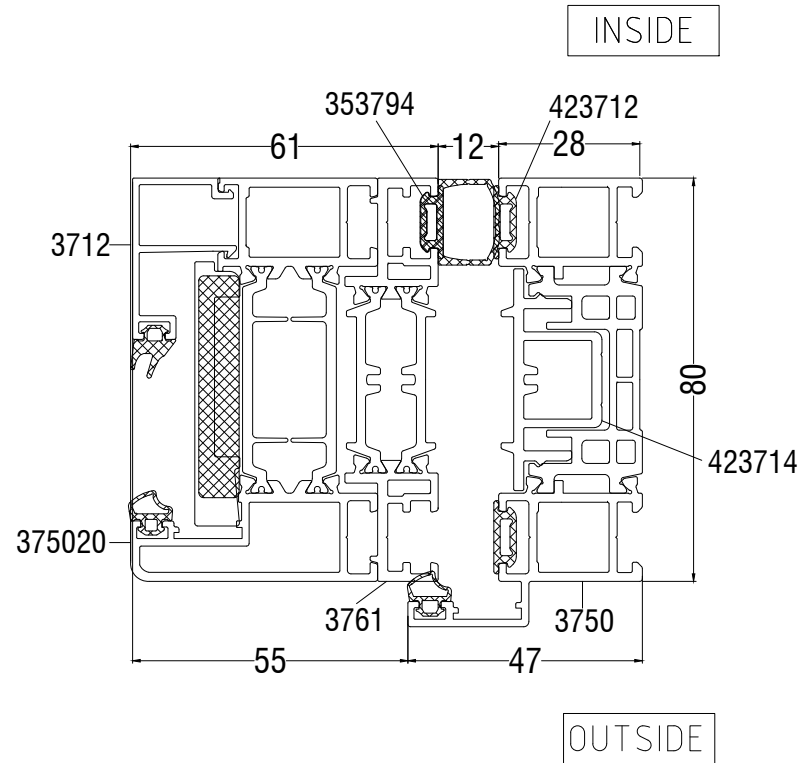

UNIFOLD - Typical Sections

Jamb - Traffic Door Open In