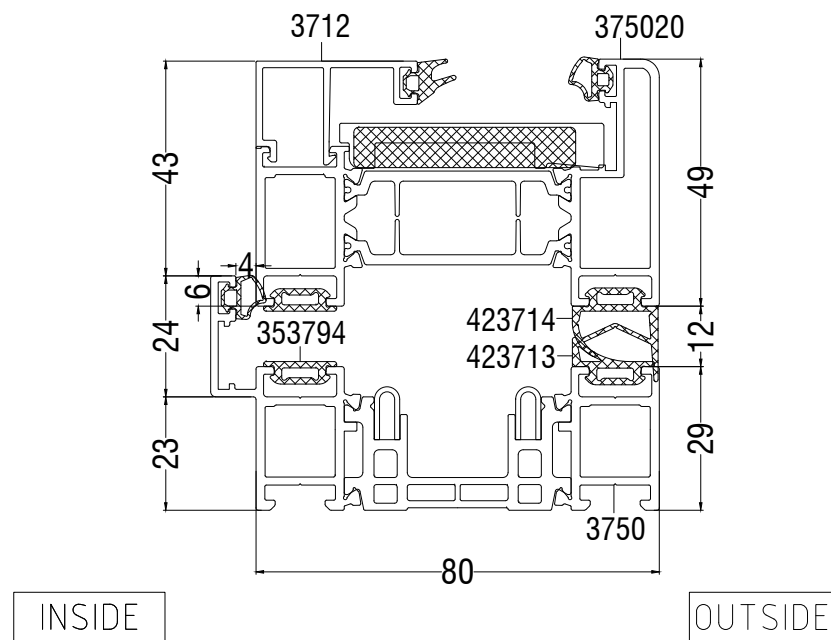

UNIFOLD - Typical Sections

Threshold - Open Out