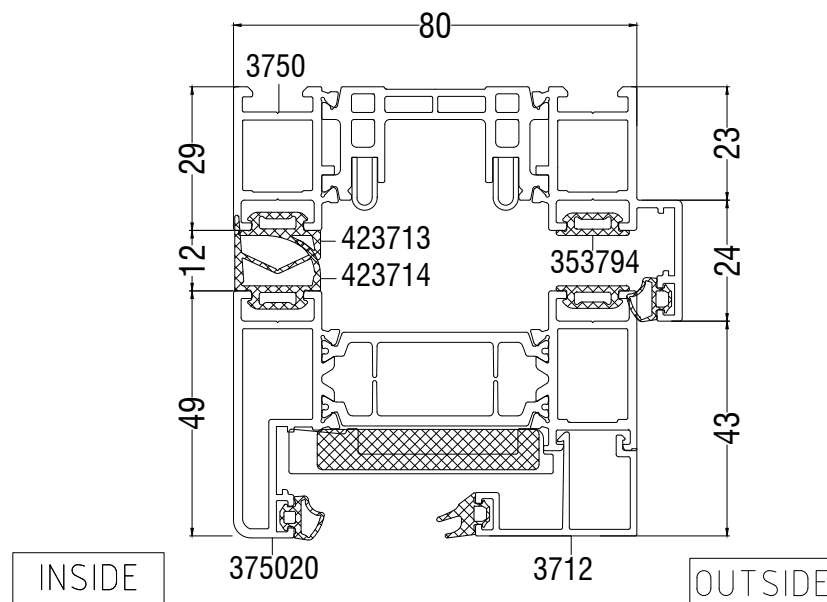

UNIFOLD - Typical Sections

Head - Open In