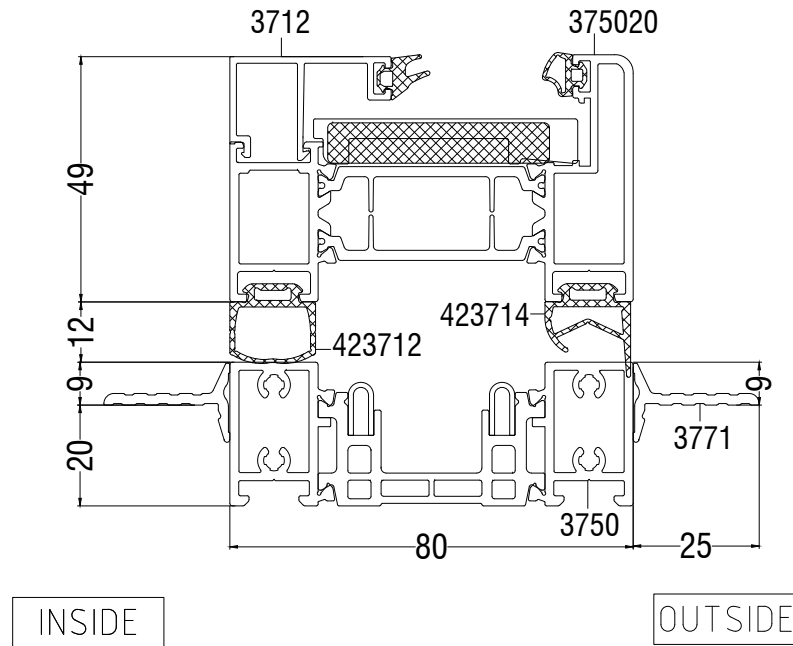

UNIFOLD - Typical Sections

Threshold - Low Threshold