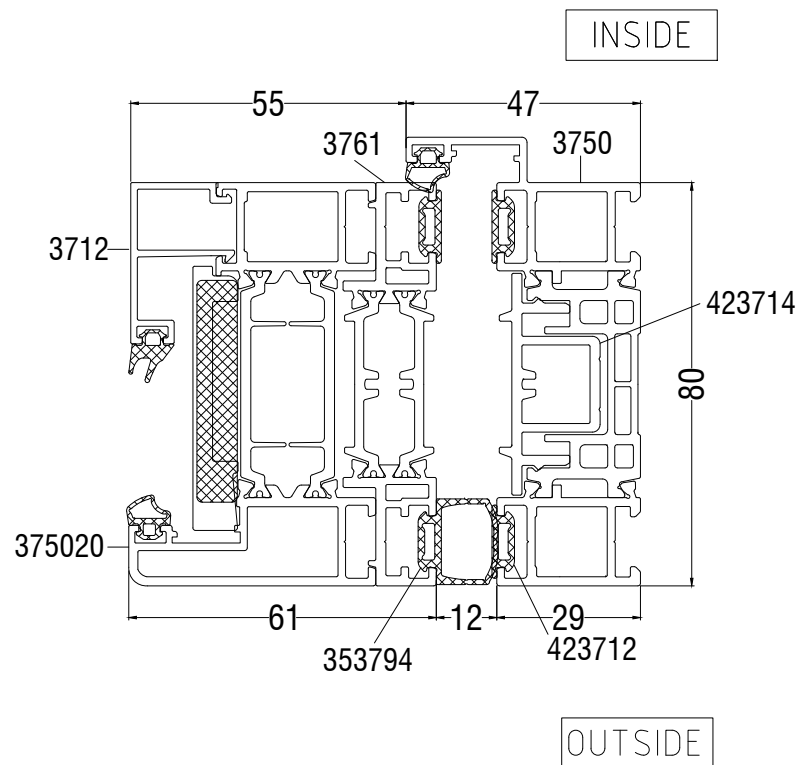

UNIFOLD - Typical Sections

Jamb - Traffic Door Open Out