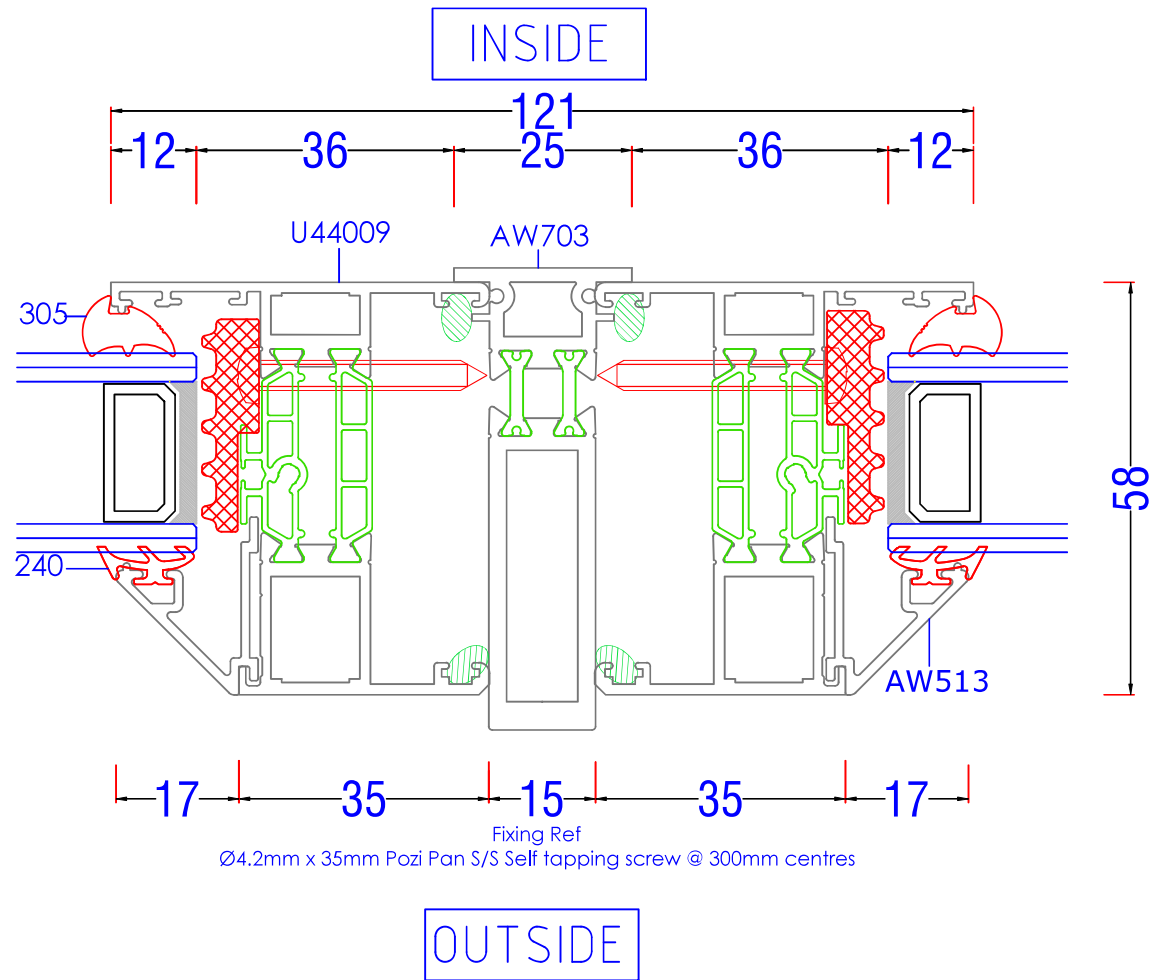

Head - Fixed

AL UK 58BW ST HI - Typical Sections

Head - Open Out

AL UK 58BW ST HI - Typical Sections

Head with Deep Outer Frame for Trickle vent

AL UK 58BW ST HI - Typical Sections

Base - 95 Stub Cill

AL UK 58BW ST HI - Typical Sections

Base - 150 Drop Nose Cill

AL UK 58BW ST HI - Typical Sections

Base - 190 Drop Nose Cill

AL UK 58BW ST HI - Typical Sections

Concealed Coupling Bar

AL UK 58BW ST HI - Typical Sections

25/15 Coupling Bar

AL UK 58BW ST HI - Typical Sections

36/26 Coupling Bar

AL UK 58BW ST HI - Typical Sections

Fixed - Open Mullion

AL UK 58BW ST HI - Typical Sections

Open - Open Mullion

AL UK 58BW ST HI - Typical Sections

Fixed - Fixed Transom

AL UK 58BW ST HI - Typical Sections

INSIDE

Fixing Ref $\varnothing 4.2\text{mm} \times 35\text{mm}$ Pozi pan S/S Self tapping screw @ 300mm centres

OUTSIDE

AL UK 58BW ST HI - Typical Sections

90° Baypole

AL UK 58BW ST HI - Typical Sections

Extender Profile