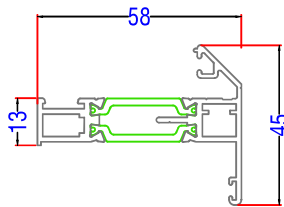

Arkay Windows

TECHNICAL DOCUMENTS

ALUK 58BW ST HI

58BW ST HI - Contents

- 1.0 Typical Elevations
- 2.0 Standard Profiles
- 3.0 Typical Sections
 - 3.1 Fixed Jamb
 - 3.2 Open Out Jamb
 - 3.3 Fixed Head
 - 3.4 Open Out Head
 - 3.5 Head Detail with Trickle Vent
 - 3.6 Base Cill Details:
 - 3.6a 95mm Stub Cill
 - 3.6b 150mm Drop Nose Cill
 - 3.6c 190mm Drop Nose Cill
 - 3.7 Coupling Bars:
 - 3.7a Concealed Coupler
 - 3.7b 25/15 Coupler
 - 3.7c 36/26 Coupler
 - 3.8 Fixed - Open Mullion
 - 3.9 Open - Open Mullion
 - 3.10 Fixed - Fixed Transom
 - 3.11 Fixed - Open Transom
 - 3.12 Open - Open Transom
 - 3.13 Bay Window Baypoles
 - 3.13a 90° to 120° Circular Baypole
 - 3.13b 45° Baypole
 - 3.14 Frame Extender

AL UK 58BW ST HI - Typical Elevations

Various configuration available

AL UK 58BW ST HI - Standard Profiles

U44009 - Outer Frame

U44012- Deep Outer Frame

U44008 - Outer Frame

U44013- Outer Frame

AL UK AW614 - Vent

Fixed - Open Transom

AL UK 58BW ST HI - Typical Sections

Open - Open Transom

AL UK 58BW ST HI - Typical Sections

90° to 120° Circular Baypole

Fixing Ref $\varnothing 4.2\text{mm} \times 35\text{mm}$ Pozi pan S/S Self tapping screw @ 300mm centres

INSIDE

Fixing Ref $\varnothing 4.2\text{mm} \times 35\text{mm}$ Pozi pan S/S Self tapping screw @ 300mm centres

OUTSIDE

AL UK 58BW ST HI - Typical Sections

90° Baypole

AL UK 58BW ST HI - Typical Sections

Extender Profile