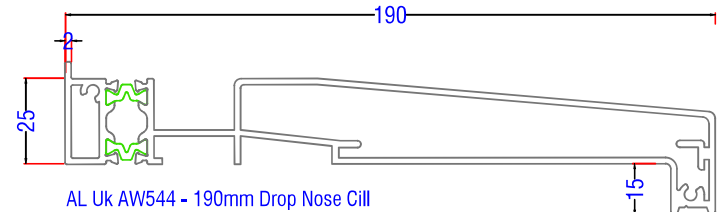

AL UK AW683 - Square Glazing Bead

AL UK AW682 - Chamfered Glazing Bead

AL UK AW663 - Flat Glazing Bead

AL UK AW703 - Coupling Bar

AL UK AW706 - Coupling Bar

AL UK AW710 - Coupling Bar

U44044 - Mullion/Transom

AL UK AW570 - 95mm Stub Cill

AL UK AW542 - 150mm Drop Nose Cill

AL UK AW544 - 190mm Drop Nose Cill

AL UK 58BW ST HI - Typical Sections

Fixed Jamb

AL UK 58BW ST HI - Typical Sections

Open Out Jamb

AL UK 58BW ST HI - Typical Sections

INSIDE

Fixing Ref $\varnothing 4.2\text{mm} \times 35\text{mm}$ Pozi pan S/S Self tapping screw @ 300mm centres

OUTSIDE

AL UK 58BW ST HI - Typical Sections

90° Baypole

AL UK 58BW ST HI - Typical Sections

Extender Profile