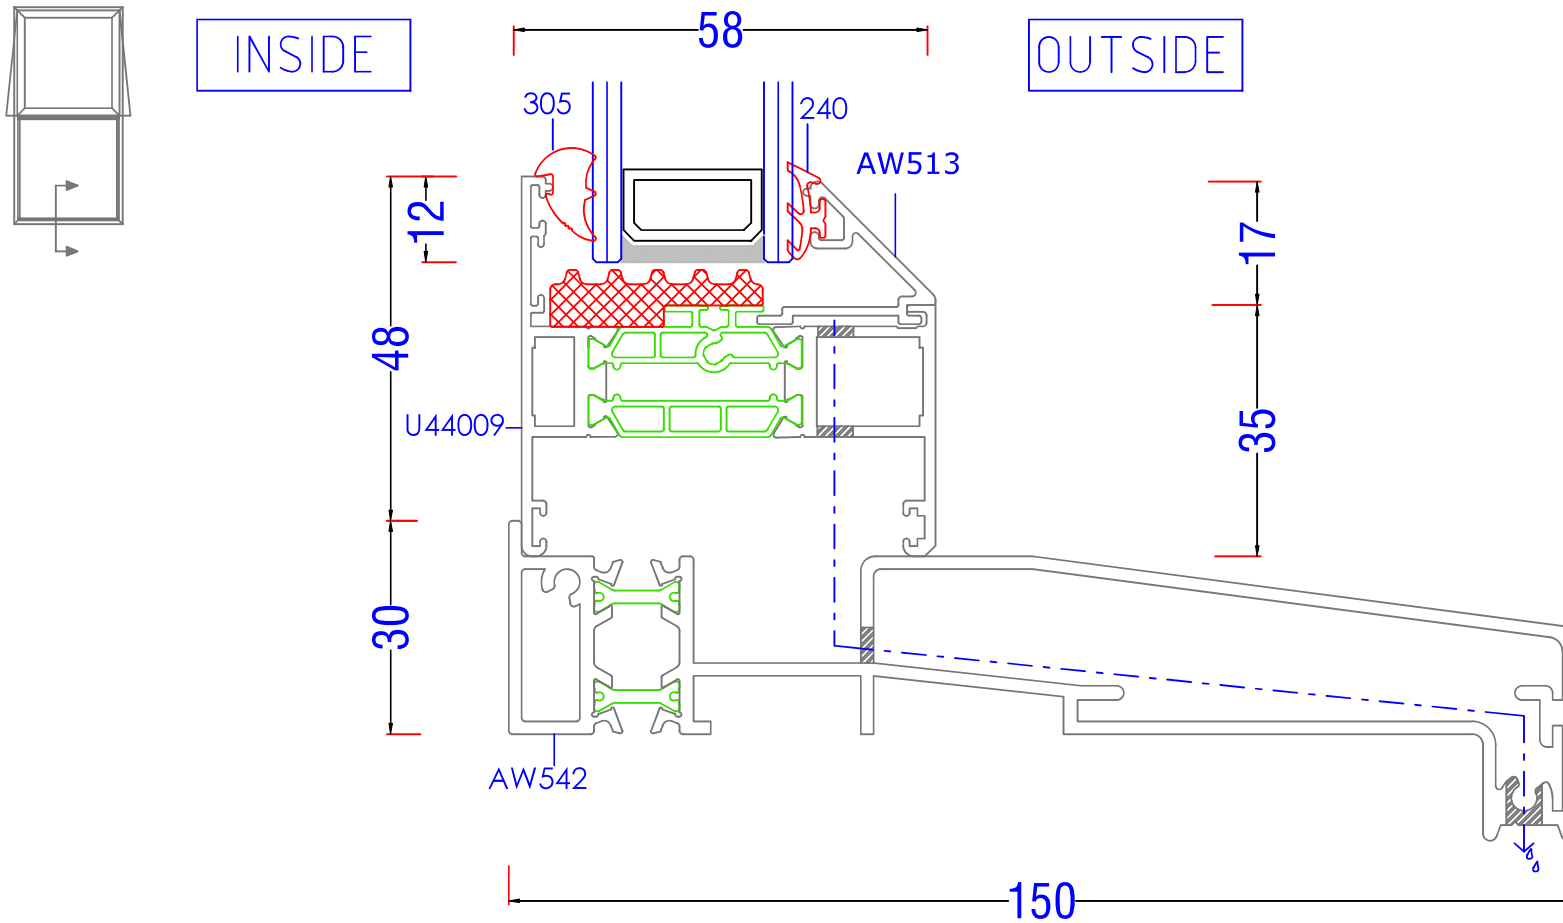

Head - Fixed

AL UK 58BW ST HI - Typical Sections

Head - Open Out

AL UK 58BW ST HI - Typical Sections

Head with Deep Outer Frame for Trickle vent

AL UK 58BW ST HI - Typical Sections

Base - 95 Stub Cill

AL UK 58BW ST HI - Typical Sections

Base - 150 Drop Nose Cill

AL UK 58BW ST HI - Typical Sections

Base - 190 Drop Nose Cill

AL UK 58BW ST HI - Typical Sections

Concealed Coupling Bar

AL UK 58BW ST HI - Typical Sections

25/15 Coupling Bar

AL UK 58BW ST HI - Typical Sections

INSIDE

Fixing Ref $\varnothing 4.2\text{mm} \times 35\text{mm}$ Pozi pan S/S Self tapping screw @ 300mm centres

OUTSIDE

AL UK 58BW ST HI - Typical Sections

90° Baypole

AL UK 58BW ST HI - Typical Sections

Extender Profile