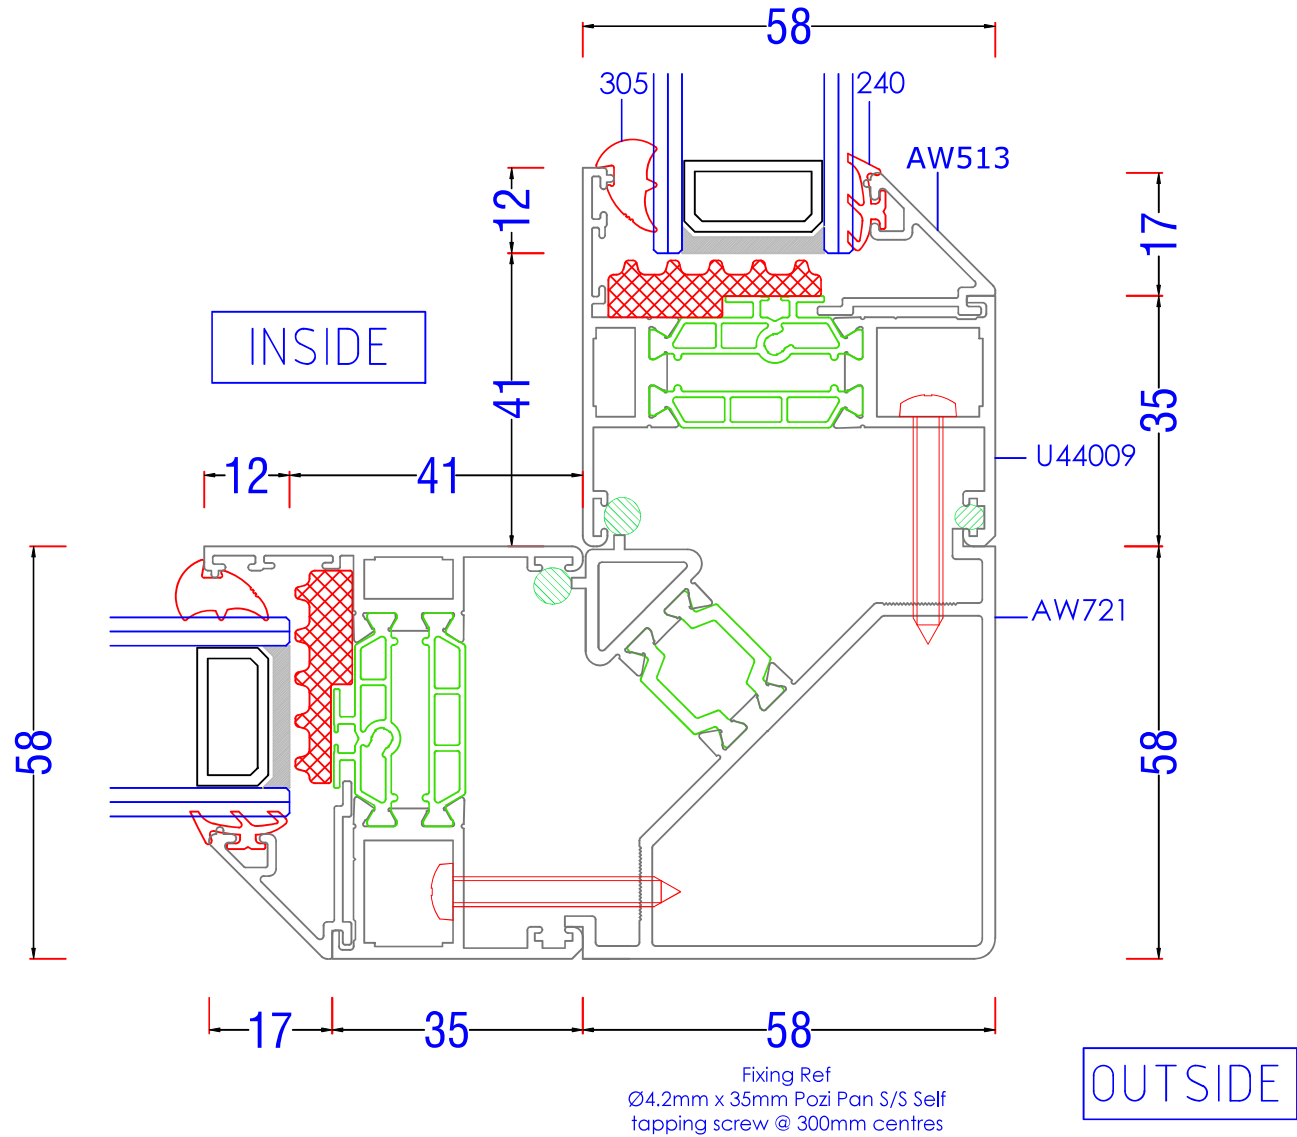

Fixed - Open Transom

AL UK 58BW ST HI - Typical Sections

Open - Open Transom

AL UK 58BW ST HI - Typical Sections

90° to 120° Circular Baypole

Fixing Ref $\varnothing 4.2\text{mm} \times 35\text{mm}$ Pozi pan S/S Self tapping screw @ 300mm centres

INSIDE

Fixing Ref $\varnothing 4.2\text{mm} \times 35\text{mm}$ Pozi pan S/S Self tapping screw @ 300mm centres

OUTSIDE

AL UK 58BW ST HI - Typical Sections

90° Baypole

AL UK 58BW ST HI - Typical Sections

Extender Profile