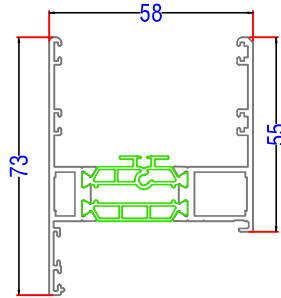

Arkay Windows

TECHNICAL DOCUMENTS

ALUK 58BW ST HI

58BW ST HI - Contents

- 1.0 Typical Elevations
- 2.0 Standard Profiles
- 3.0 Typical Sections
 - 3.1 Fixed Jamb
 - 3.2 Open Out Jamb
 - 3.3 Fixed Head
 - 3.4 Open Out Head
 - 3.5 Head Detail with Trickle Vent
 - 3.6 Base Cill Details:
 - 3.6a 95mm Stub Cill
 - 3.6b 150mm Drop Nose Cill
 - 3.6c 190mm Drop Nose Cill
 - 3.7 Coupling Bars:
 - 3.7a Concealed Coupler
 - 3.7b 25/15 Coupler
 - 3.7c 36/26 Coupler
 - 3.8 Fixed - Open Mullion
 - 3.9 Open - Open Mullion
 - 3.10 Fixed - Fixed Transom
 - 3.11 Fixed - Open Transom
 - 3.12 Open - Open Transom
 - 3.13 Bay Window Baypoles
 - 3.13a 90° to 120° Circular Baypole
 - 3.13b 45° Baypole
 - 3.14 Frame Extender

AL UK 58BW ST HI - Typical Elevations

Various configuration available

AL UK 58BW ST HI - Standard Profiles

U44009 - Outer Frame

U44012- Deep Outer Frame

U44008 - Outer Frame

U44013- Outer Frame

AL UK AW614 - Vent

INSIDE

Fixing Ref $\varnothing 4.2\text{mm} \times 35\text{mm}$ Pozi pan S/S Self tapping screw @ 300mm centres

OUTSIDE

AL UK 58BW ST HI - Typical Sections

90° Baypole

AL UK 58BW ST HI - Typical Sections

Extender Profile