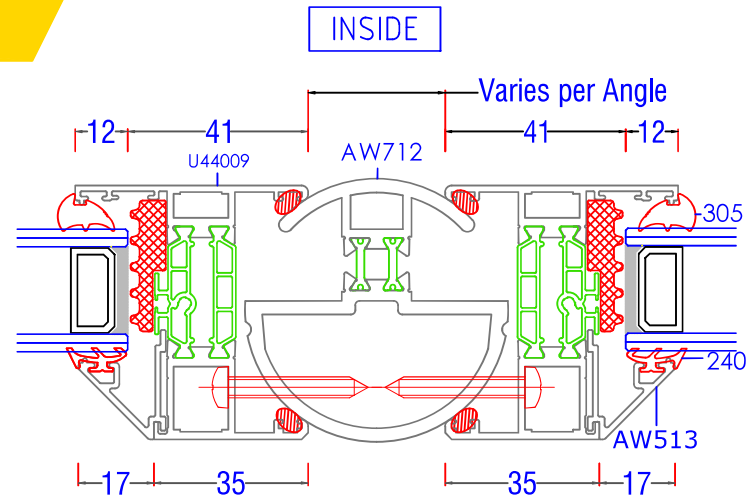

36/26 Coupling Bar

AL UK 58BW ST HI - Typical Sections

Fixed - Open Mullion

AL UK 58BW ST HI - Typical Sections

Open - Open Mullion

AL UK 58BW ST HI - Typical Sections

Fixed - Fixed Transom

AL UK 58BW ST HI - Typical Sections

Fixed - Open Transom

AL UK 58BW ST HI - Typical Sections

Open - Open Transom

AL UK 58BW ST HI - Typical Sections

90° to 120° Circular Baypole

Fixing Ref $\varnothing 4.2\text{mm} \times 35\text{mm}$ Pozi pan S/S Self tapping screw @ 300mm centres

INSIDE

Fixing Ref $\varnothing 4.2\text{mm} \times 35\text{mm}$ Pozi pan S/S Self tapping screw @ 300mm centres

OUTSIDE

AL UK 58BW ST HI - Typical Sections

90° Baypole

AL UK 58BW ST HI - Typical Sections

Extender Profile