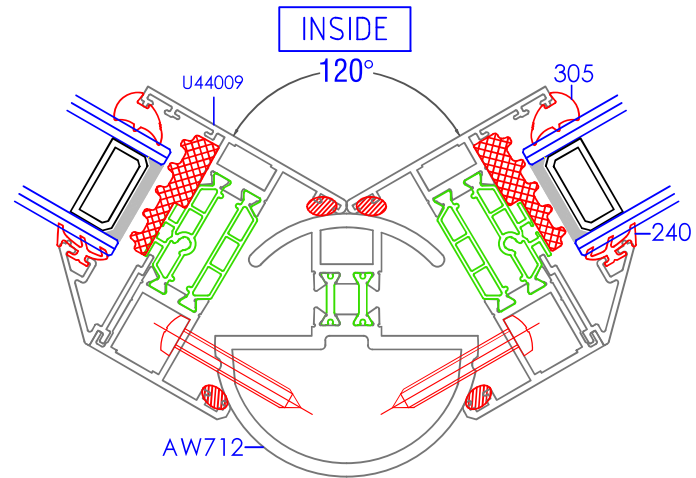

Arkay Windows

TECHNICAL DOCUMENTS

ALUK 58BW ST HI

58BW ST HI - Contents

- 1.0 Typical Elevations
- 2.0 Standard Profiles
- 3.0 Typical Sections
 - 3.1 Fixed Jamb
 - 3.2 Open Out Jamb
 - 3.3 Fixed Head
 - 3.4 Open Out Head
 - 3.5 Head Detail with Trickle Vent
 - 3.6 Base Cill Details:
 - 3.6a 95mm Stub Cill
 - 3.6b 150mm Drop Nose Cill
 - 3.6c 190mm Drop Nose Cill
 - 3.7 Coupling Bars:
 - 3.7a Concealed Coupler
 - 3.7b 25/15 Coupler
 - 3.7c 36/26 Coupler
 - 3.8 Fixed - Open Mullion
 - 3.9 Open - Open Mullion
 - 3.10 Fixed - Fixed Transom
 - 3.11 Fixed - Open Transom
 - 3.12 Open - Open Transom
 - 3.13 Bay Window Baypoles
 - 3.13a 90° to 120° Circular Baypole
 - 3.13b 45° Baypole
 - 3.14 Frame Extender

36/26 Coupling Bar

AL UK 58BW ST HI - Typical Sections

Fixed - Open Mullion

AL UK 58BW ST HI - Typical Sections

Open - Open Mullion

AL UK 58BW ST HI - Typical Sections

Fixed - Fixed Transom

AL UK 58BW ST HI - Typical Sections

Fixed - Open Transom

AL UK 58BW ST HI - Typical Sections

Open - Open Transom

AL UK 58BW ST HI - Typical Sections

90° to 120° Circular Baypole

Fixing Ref $\varnothing 4.2\text{mm} \times 35\text{mm}$ Pozi pan S/S Self tapping screw @ 300mm centres

INSIDE

Fixing Ref $\varnothing 4.2\text{mm} \times 35\text{mm}$ Pozi pan S/S Self tapping screw @ 300mm centres

OUTSIDE

AL UK 58BW ST HI - Typical Sections

90° Baypole

AL UK 58BW ST HI - Typical Sections

Extender Profile