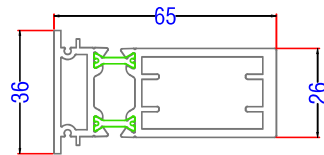

AL UK AW706 - Coupling Bar