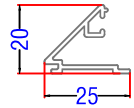

AL UK 58BW ST HI - Standard Profiles

AL UK AW513 - Chamfered Glazing Bead