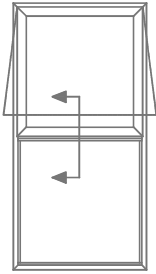

Base - 150 Drop Nose Cill

AL UK 58BW ST HI - Typical Sections

Base - 190 Drop Nose Cill

AL UK 58BW ST HI - Typical Sections

Concealed Coupling Bar

AL UK 58BW ST HI - Typical Sections

25/15 Coupling Bar

AL UK 58BW ST HI - Typical Sections

36/26 Coupling Bar

AL UK 58BW ST HI - Typical Sections

Fixed - Open Mullion

AL UK 58BW ST HI - Typical Sections

Open - Open Mullion

AL UK 58BW ST HI - Typical Sections

Fixed - Fixed Transom

AL UK 58BW ST HI - Typical Sections

Fixed - Open Transom

AL UK 58BW ST HI - Typical Sections

Open - Open Transom

AL UK 58BW ST HI - Typical Sections

90° to 120° Circular Baypole

Fixing Ref $\varnothing 4.2\text{mm} \times 35\text{mm}$ Pozi pan S/S Self tapping screw @ 300mm centres