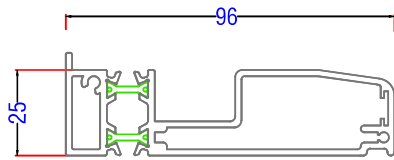

AL UK AW570 - 95mm Stub Cill

AL UK AW542 - 150mm Drop Nose Cill

AL UK AW544 - 190mm Drop Nose Cill

AL UK 58BW ST HI - Typical Sections

Fixed Jamb

AL UK 58BW ST HI - Typical Sections

Open Out Jamb

AL UK 58BW ST HI - Typical Sections