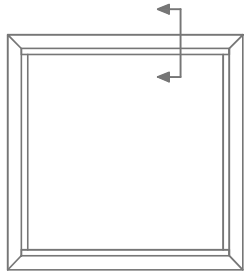

AL UK AW570 - 95mm Stub Cill

AL UK AW542 - 150mm Drop Nose Cill

AL UK AW544 - 190mm Drop Nose Cill

AL UK 58BW ST HI - Typical Sections

Fixed Jamb

AL UK 58BW ST HI - Typical Sections

Open Out Jamb

AL UK 58BW ST HI - Typical Sections

Head - Fixed

AL UK 58BW ST HI - Typical Sections

Head - Open Out

AL UK 58BW ST HI - Typical Sections

Head with Deep Outer Frame for Trickle vent

AL UK 58BW ST HI - Typical Sections

Base - 95 Stub Cill

AL UK 58BW ST HI - Typical Sections