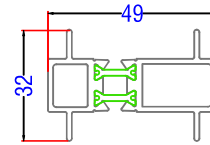

AL UK AW710 - Coupling Bar