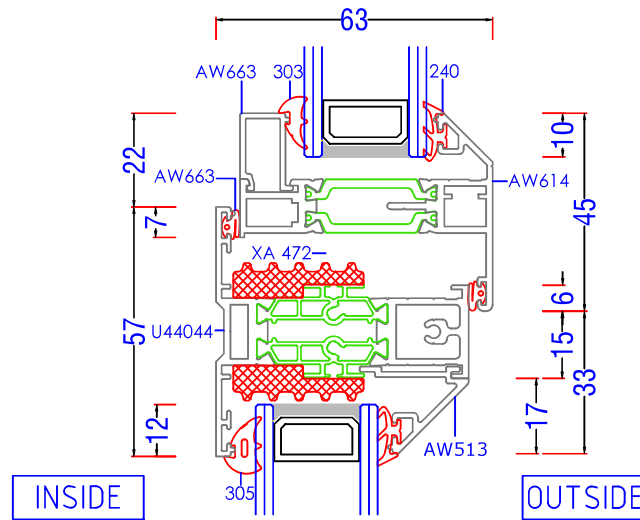

Base - 150 Drop Nose Cill

AL UK 58BW ST HI - Typical Sections

Base - 190 Drop Nose Cill

AL UK 58BW ST HI - Typical Sections

Concealed Coupling Bar

AL UK 58BW ST HI - Typical Sections

25/15 Coupling Bar

AL UK 58BW ST HI - Typical Sections

36/26 Coupling Bar

AL UK 58BW ST HI - Typical Sections

Fixed - Open Mullion

AL UK 58BW ST HI - Typical Sections

Open - Open Mullion

AL UK 58BW ST HI - Typical Sections

Fixed - Fixed Transom

AL UK 58BW ST HI - Typical Sections

Fixed - Open Transom

AL UK 58BW ST HI - Typical Sections

Open - Open Transom

AL UK 58BW ST HI - Typical Sections

90° to 120° Circular Baypole

Fixing Ref $\varnothing 4.2\text{mm} \times 35\text{mm}$ Pozi pan S/S Self tapping screw @ 300mm centres

INSIDE

Fixing Ref $\varnothing 4.2\text{mm} \times 35\text{mm}$ Pozi pan S/S Self tapping screw @ 300mm centres

OUTSIDE

AL UK 58BW ST HI - Typical Sections

90° Baypole

AL UK 58BW ST HI - Typical Sections

Extender Profile