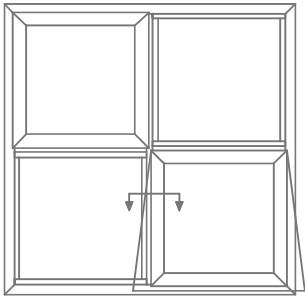

Head - Fixed

AL UK 58BW ST HI - Typical Sections

Head - Open Out

AL UK 58BW ST HI - Typical Sections

Head with Deep Outer Frame for Trickle vent

AL UK 58BW ST HI - Typical Sections

Base - 95 Stub Cill

AL UK 58BW ST HI - Typical Sections

Base - 150 Drop Nose Cill

AL UK 58BW ST HI - Typical Sections

Base - 190 Drop Nose Cill

AL UK 58BW ST HI - Typical Sections

Concealed Coupling Bar

AL UK 58BW ST HI - Typical Sections

25/15 Coupling Bar

AL UK 58BW ST HI - Typical Sections

36/26 Coupling Bar

AL UK 58BW ST HI - Typical Sections

Fixed - Open Mullion

AL UK 58BW ST HI - Typical Sections

Open - Open Mullion

AL UK 58BW ST HI - Typical Sections

Fixed - Fixed Transom

AL UK 58BW ST HI - Typical Sections