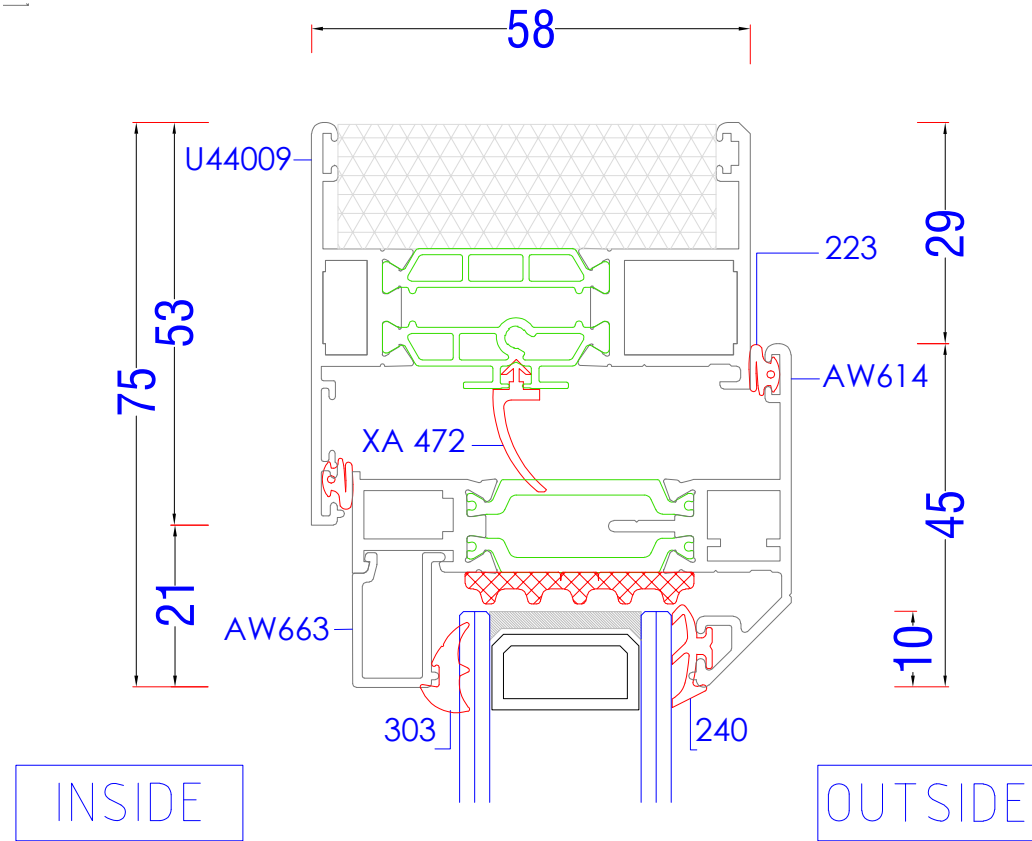

AL UK AW570 - 95mm Stub Cill

AL UK AW542 - 150mm Drop Nose Cill

AL UK AW544 - 190mm Drop Nose Cill

AL UK 58BW ST HI - Typical Sections

Fixed Jamb

AL UK 58BW ST HI - Typical Sections

Open Out Jamb

AL UK 58BW ST HI - Typical Sections

Head - Fixed

AL UK 58BW ST HI - Typical Sections

Head - Open Out

AL UK 58BW ST HI - Typical Sections

Head with Deep Outer Frame for Trickle vent

AL UK 58BW ST HI - Typical Sections

Base - 95 Stub Cill

AL UK 58BW ST HI - Typical Sections

Fixed - Open Transom

AL UK 58BW ST HI - Typical Sections

Open - Open Transom

AL UK 58BW ST HI - Typical Sections

90° to 120° Circular Baypole

Fixing Ref $\varnothing 4.2\text{mm} \times 35\text{mm}$ Pozi pan S/S Self tapping screw @ 300mm centres

INSIDE

Fixing Ref $\varnothing 4.2\text{mm} \times 35\text{mm}$ Pozi pan S/S Self tapping screw @ 300mm centres

OUTSIDE

AL UK 58BW ST HI - Typical Sections

90° Baypole

AL UK 58BW ST HI - Typical Sections

Extender Profile