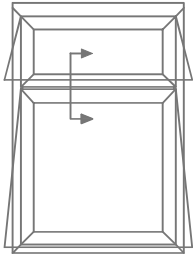

Base - 150 Drop Nose Cill

AL UK 58BW ST HI - Typical Sections

Base - 190 Drop Nose Cill

AL UK 58BW ST HI - Typical Sections

Concealed Coupling Bar

AL UK 58BW ST HI - Typical Sections

25/15 Coupling Bar

AL UK 58BW ST HI - Typical Sections

36/26 Coupling Bar

AL UK 58BW ST HI - Typical Sections

Fixed - Open Mullion

AL UK 58BW ST HI - Typical Sections

Open - Open Mullion

AL UK 58BW ST HI - Typical Sections

Fixed - Fixed Transom

AL UK 58BW ST HI - Typical Sections

Fixed - Open Transom

AL UK 58BW ST HI - Typical Sections

Open - Open Transom

AL UK 58BW ST HI - Typical Sections

90° to 120° Circular Baypole

Fixing Ref $\varnothing 4.2\text{mm} \times 35\text{mm}$ Pozi pan S/S Self tapping screw @ 300mm centres