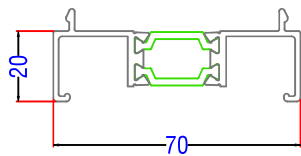

AL UK AW724 - Frame Extender