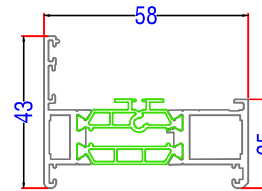

Arkay Windows

TECHNICAL DOCUMENTS

ALUK 58BW ST HI

58BW ST HI - Contents

- 1.0 Typical Elevations
- 2.0 Standard Profiles
- 3.0 Typical Sections
 - 3.1 Fixed Jamb
 - 3.2 Open Out Jamb
 - 3.3 Fixed Head
 - 3.4 Open Out Head
 - 3.5 Head Detail with Trickle Vent
 - 3.6 Base Cill Details:
 - 3.6a 95mm Stub Cill
 - 3.6b 150mm Drop Nose Cill
 - 3.6c 190mm Drop Nose Cill
 - 3.7 Coupling Bars:
 - 3.7a Concealed Coupler
 - 3.7b 25/15 Coupler
 - 3.7c 36/26 Coupler
 - 3.8 Fixed - Open Mullion
 - 3.9 Open - Open Mullion
 - 3.10 Fixed - Fixed Transom
 - 3.11 Fixed - Open Transom
 - 3.12 Open - Open Transom
 - 3.13 Bay Window Baypoles
 - 3.13a 90° to 120° Circular Baypole
 - 3.13b 45° Baypole
 - 3.14 Frame Extender

AL UK 58BW ST HI - Typical Elevations

Various configuration available

AL UK 58BW ST HI - Standard Profiles

U44009 - Outer Frame

U44012- Deep Outer Frame

U44008 - Outer Frame

U44013- Outer Frame

AL UK AW614 - Vent

INSIDE

Fixing Ref $\varnothing 4.2\text{mm} \times 35\text{mm}$ Pozi pan S/S Self tapping screw @ 300mm centres

OUTSIDE

AL UK 58BW ST HI - Typical Sections

90° Baypole

AL UK 58BW ST HI - Typical Sections

Extender Profile