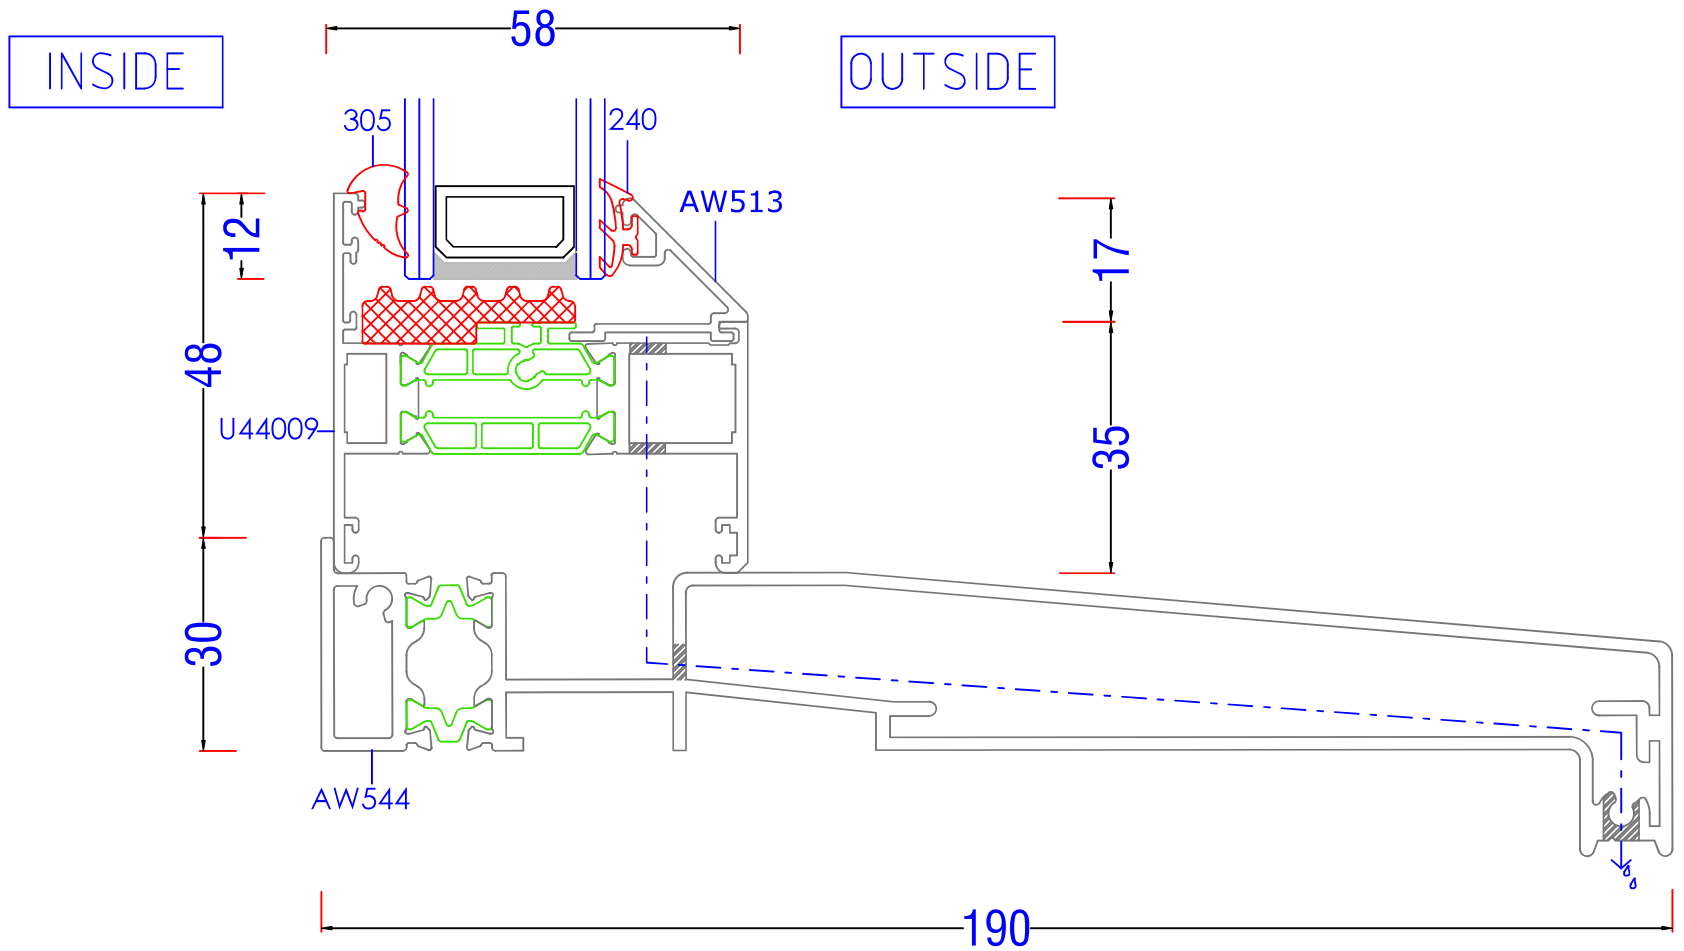

AL UK AW570 - 95mm Stub Cill

AL UK AW542 - 150mm Drop Nose Cill

AL UK AW544 - 190mm Drop Nose Cill

AL UK 58BW ST HI - Typical Sections

Fixed Jamb

AL UK 58BW ST HI - Typical Sections

Open Out Jamb

AL UK 58BW ST HI - Typical Sections

Head - Fixed

AL UK 58BW ST HI - Typical Sections

Head - Open Out

AL UK 58BW ST HI - Typical Sections

Head with Deep Outer Frame for Trickle vent

AL UK 58BW ST HI - Typical Sections

Base - 95 Stub Cill

AL UK 58BW ST HI - Typical Sections

Base - 150 Drop Nose Cill

AL UK 58BW ST HI - Typical Sections

Base - 190 Drop Nose Cill

AL UK 58BW ST HI - Typical Sections

Concealed Coupling Bar

AL UK 58BW ST HI - Typical Sections

25/15 Coupling Bar

AL UK 58BW ST HI - Typical Sections

INSIDE

Fixing Ref $\varnothing 4.2\text{mm} \times 35\text{mm}$ Pozi pan S/S Self tapping screw @ 300mm centres

OUTSIDE

AL UK 58BW ST HI - Typical Sections

90° Baypole

AL UK 58BW ST HI - Typical Sections

Extender Profile