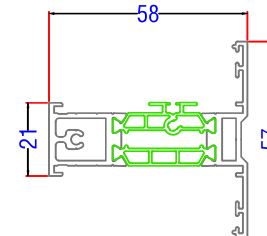

U44044 - Mullion/Transom