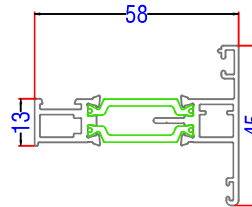

Arkay Windows

TECHNICAL DOCUMENTS

ALUK 58BW ST HI

58BW ST HI - Contents

- 1.0 Typical Elevations
- 2.0 Standard Profiles
- 3.0 Typical Sections
 - 3.1 Fixed Jamb
 - 3.2 Open Out Jamb
 - 3.3 Fixed Head
 - 3.4 Open Out Head
 - 3.5 Head Detail with Trickle Vent
 - 3.6 Base Cill Details:
 - 3.6a 95mm Stub Cill
 - 3.6b 150mm Drop Nose Cill
 - 3.6c 190mm Drop Nose Cill
 - 3.7 Coupling Bars:
 - 3.7a Concealed Coupler
 - 3.7b 25/15 Coupler
 - 3.7c 36/26 Coupler
 - 3.8 Fixed - Open Mullion
 - 3.9 Open - Open Mullion
 - 3.10 Fixed - Fixed Transom
 - 3.11 Fixed - Open Transom
 - 3.12 Open - Open Transom
 - 3.13 Bay Window Baypoles
 - 3.13a 90° to 120° Circular Baypole
 - 3.13b 45° Baypole
 - 3.14 Frame Extender

AL UK 58BW ST HI - Typical Elevations

Various configuration available

AL UK 58BW ST HI - Standard Profiles

U44009 - Outer Frame

U44012- Deep Outer Frame

U44008 - Outer Frame

U44013- Outer Frame

AL UK AW614 - Vent

Fixed - Open Transom

AL UK 58BW ST HI - Typical Sections

Open - Open Transom

AL UK 58BW ST HI - Typical Sections

90° to 120° Circular Baypole

Fixing Ref $\varnothing 4.2\text{mm} \times 35\text{mm}$ Pozi pan S/S Self tapping screw @ 300mm centres

INSIDE

Fixing Ref $\varnothing 4.2\text{mm} \times 35\text{mm}$ Pozi pan S/S Self tapping screw @ 300mm centres

OUTSIDE

AL UK 58BW ST HI - Typical Sections

90° Baypole

AL UK 58BW ST HI - Typical Sections

Extender Profile