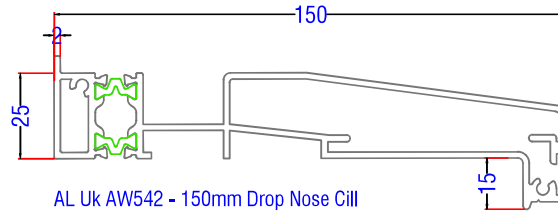

Arkay Windows

TECHNICAL DOCUMENTS

ALUK 58BW ST HI

58BW ST HI - Contents

- 1.0 Typical Elevations
- 2.0 Standard Profiles
- 3.0 Typical Sections
 - 3.1 Fixed Jamb
 - 3.2 Open Out Jamb
 - 3.3 Fixed Head
 - 3.4 Open Out Head
 - 3.5 Head Detail with Trickle Vent
 - 3.6 Base Cill Details:
 - 3.6a 95mm Stub Cill
 - 3.6b 150mm Drop Nose Cill
 - 3.6c 190mm Drop Nose Cill
 - 3.7 Coupling Bars:
 - 3.7a Concealed Coupler
 - 3.7b 25/15 Coupler
 - 3.7c 36/26 Coupler
 - 3.8 Fixed - Open Mullion
 - 3.9 Open - Open Mullion
 - 3.10 Fixed - Fixed Transom
 - 3.11 Fixed - Open Transom
 - 3.12 Open - Open Transom
 - 3.13 Bay Window Baypoles
 - 3.13a 90° to 120° Circular Baypole
 - 3.13b 45° Baypole
 - 3.14 Frame Extender

AL UK AW683 - Square Glazing Bead

AL UK AW682 - Chamfered Glazing Bead

AL UK AW663 - Flat Glazing Bead

AL UK AW703 - Coupling Bar

AL UK AW706 - Coupling Bar

AL UK AW710 - Coupling Bar

U44044 - Mullion/Transom

AL UK AW570 - 95mm Stub Cill

AL UK AW542 - 150mm Drop Nose Cill

AL UK AW544 - 190mm Drop Nose Cill

AL UK 58BW ST HI - Typical Sections

Fixed Jamb

AL UK 58BW ST HI - Typical Sections

Open Out Jamb

AL UK 58BW ST HI - Typical Sections

INSIDE

Fixing Ref $\varnothing 4.2\text{mm} \times 35\text{mm}$ Pozi pan S/S Self tapping screw @ 300mm centres

OUTSIDE

AL UK 58BW ST HI - Typical Sections

90° Baypole

AL UK 58BW ST HI - Typical Sections

Extender Profile