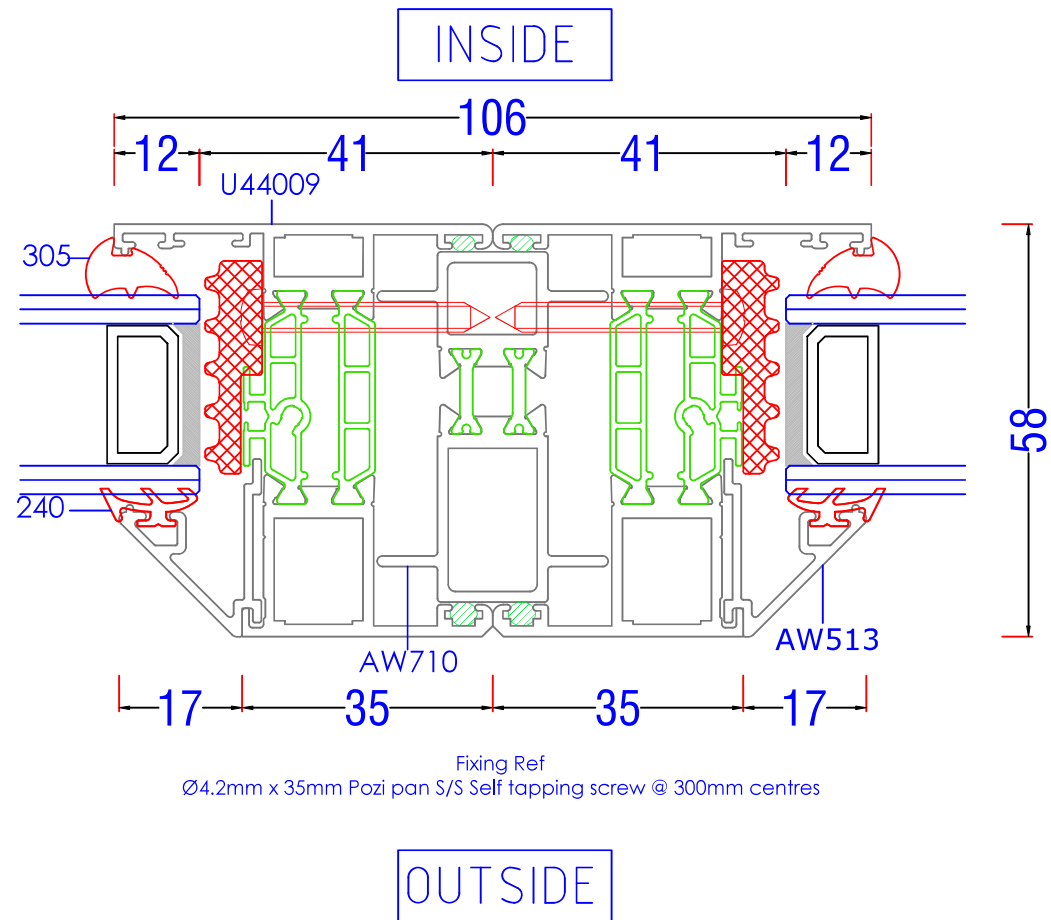

Head - Fixed

AL UK 58BW ST HI - Typical Sections

Head - Open Out

AL UK 58BW ST HI - Typical Sections

Head with Deep Outer Frame for Trickle vent

AL UK 58BW ST HI - Typical Sections

Base - 95 Stub Cill

AL UK 58BW ST HI - Typical Sections

Base - 150 Drop Nose Cill

AL UK 58BW ST HI - Typical Sections

Base - 190 Drop Nose Cill

AL UK 58BW ST HI - Typical Sections

Concealed Coupling Bar

AL UK 58BW ST HI - Typical Sections

25/15 Coupling Bar

AL UK 58BW ST HI - Typical Sections

Fixed - Open Transom

AL UK 58BW ST HI - Typical Sections

Open - Open Transom

AL UK 58BW ST HI - Typical Sections

90° to 120° Circular Baypole

Fixing Ref $\varnothing 4.2\text{mm} \times 35\text{mm}$ Pozi pan S/S Self tapping screw @ 300mm centres

INSIDE

Fixing Ref $\varnothing 4.2\text{mm} \times 35\text{mm}$ Pozi pan S/S Self tapping screw @ 300mm centres

OUTSIDE

AL UK 58BW ST HI - Typical Sections

90° Baypole

AL UK 58BW ST HI - Typical Sections

Extender Profile