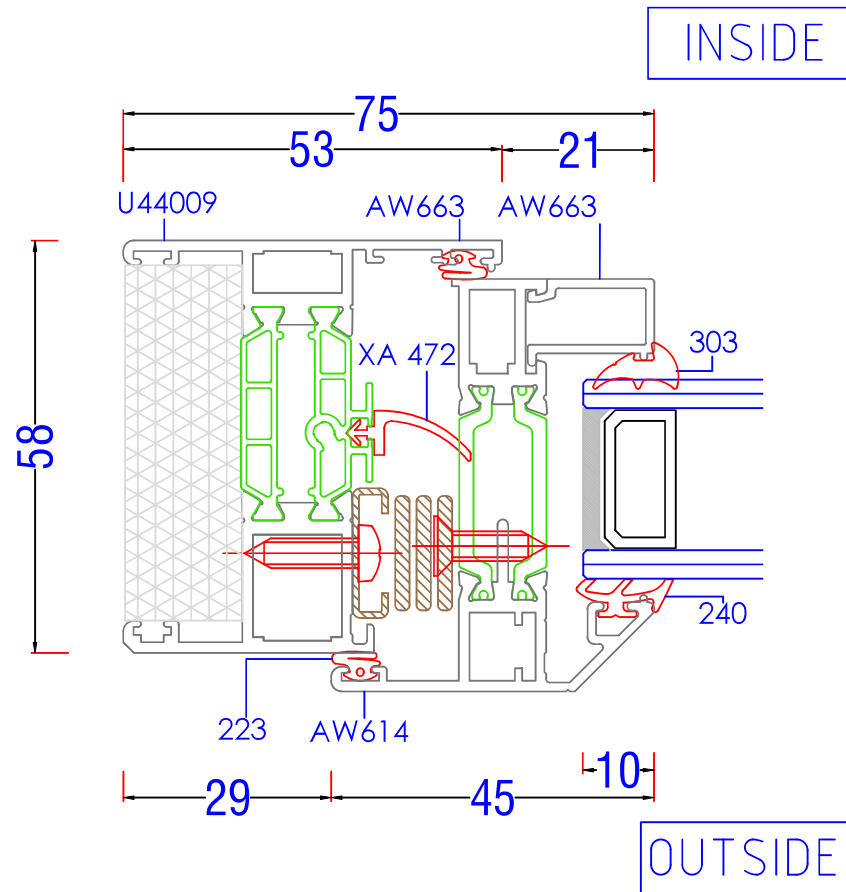

Arkay Windows

TECHNICAL DOCUMENTS

ALUK 58BW ST HI

58BW ST HI - Contents

- 1.0 Typical Elevations
- 2.0 Standard Profiles
- 3.0 Typical Sections
 - 3.1 Fixed Jamb
 - 3.2 Open Out Jamb
 - 3.3 Fixed Head
 - 3.4 Open Out Head
 - 3.5 Head Detail with Trickle Vent
 - 3.6 Base Cill Details:
 - 3.6a 95mm Stub Cill
 - 3.6b 150mm Drop Nose Cill
 - 3.6c 190mm Drop Nose Cill
 - 3.7 Coupling Bars:
 - 3.7a Concealed Coupler
 - 3.7b 25/15 Coupler
 - 3.7c 36/26 Coupler
 - 3.8 Fixed - Open Mullion
 - 3.9 Open - Open Mullion
 - 3.10 Fixed - Fixed Transom
 - 3.11 Fixed - Open Transom
 - 3.12 Open - Open Transom
 - 3.13 Bay Window Baypoles
 - 3.13a 90° to 120° Circular Baypole
 - 3.13b 45° Baypole
 - 3.14 Frame Extender

AL UK AW570 - 95mm Stub Cill

AL UK AW542 - 150mm Drop Nose Cill

AL UK AW544 - 190mm Drop Nose Cill

AL UK 58BW ST HI - Typical Sections

Fixed Jamb

AL UK 58BW ST HI - Typical Sections

Open Out Jamb

AL UK 58BW ST HI - Typical Sections

Head - Fixed

AL UK 58BW ST HI - Typical Sections

Head - Open Out

AL UK 58BW ST HI - Typical Sections

Head with Deep Outer Frame for Trickle vent

AL UK 58BW ST HI - Typical Sections

Base - 95 Stub Cill

AL UK 58BW ST HI - Typical Sections

INSIDE

Fixing Ref $\varnothing 4.2\text{mm} \times 35\text{mm}$ Pozi pan S/S Self tapping screw @ 300mm centres

OUTSIDE

AL UK 58BW ST HI - Typical Sections

90° Baypole

AL UK 58BW ST HI - Typical Sections

Extender Profile