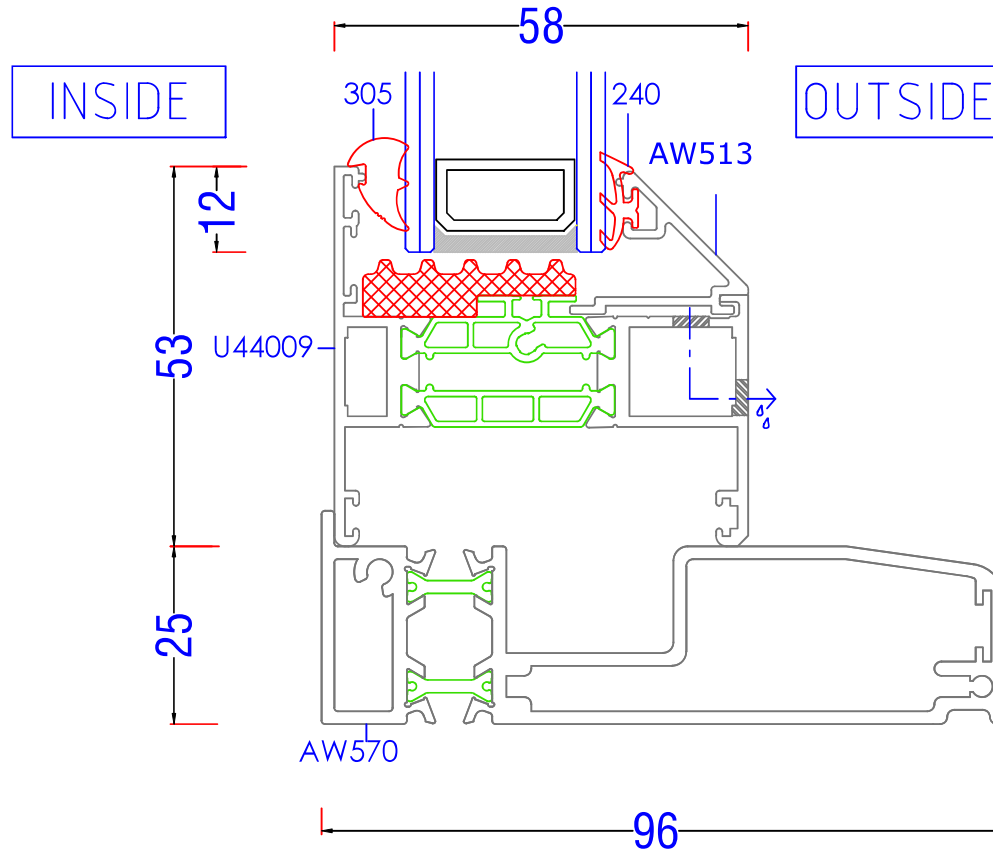

Head - Fixed

AL UK 58BW ST HI - Typical Sections

Head - Open Out

AL UK 58BW ST HI - Typical Sections

Head with Deep Outer Frame for Trickle vent

AL UK 58BW ST HI - Typical Sections

Base - 95 Stub Cill

AL UK 58BW ST HI - Typical Sections

Base - 150 Drop Nose Cill

AL UK 58BW ST HI - Typical Sections

Base - 190 Drop Nose Cill

AL UK 58BW ST HI - Typical Sections

Concealed Coupling Bar

AL UK 58BW ST HI - Typical Sections

25/15 Coupling Bar

AL UK 58BW ST HI - Typical Sections

INSIDE

Fixing Ref $\varnothing 4.2\text{mm} \times 35\text{mm}$ Pozi pan S/S Self tapping screw @ 300mm centres

OUTSIDE

AL UK 58BW ST HI - Typical Sections

90° Baypole

AL UK 58BW ST HI - Typical Sections

Extender Profile