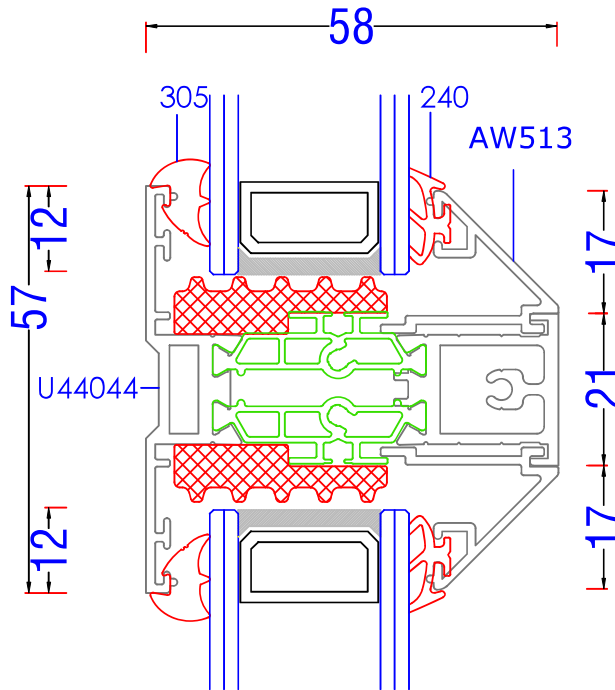

Base - 150 Drop Nose Cill

AL UK 58BW ST HI - Typical Sections

Base - 190 Drop Nose Cill

AL UK 58BW ST HI - Typical Sections

Concealed Coupling Bar

AL UK 58BW ST HI - Typical Sections

25/15 Coupling Bar

AL UK 58BW ST HI - Typical Sections

36/26 Coupling Bar

AL UK 58BW ST HI - Typical Sections

Fixed - Open Mullion

AL UK 58BW ST HI - Typical Sections

Open - Open Mullion

AL UK 58BW ST HI - Typical Sections

Fixed - Fixed Transom

AL UK 58BW ST HI - Typical Sections

Fixed - Open Transom

AL UK 58BW ST HI - Typical Sections

Open - Open Transom

AL UK 58BW ST HI - Typical Sections

90° to 120° Circular Baypole

Fixing Ref $\varnothing 4.2\text{mm} \times 35\text{mm}$ Pozi pan S/S Self tapping screw @ 300mm centres

INSIDE

Fixing Ref $\varnothing 4.2\text{mm} \times 35\text{mm}$ Pozi pan S/S Self tapping screw @ 300mm centres

OUTSIDE

AL UK 58BW ST HI - Typical Sections

90° Baypole

AL UK 58BW ST HI - Typical Sections

Extender Profile