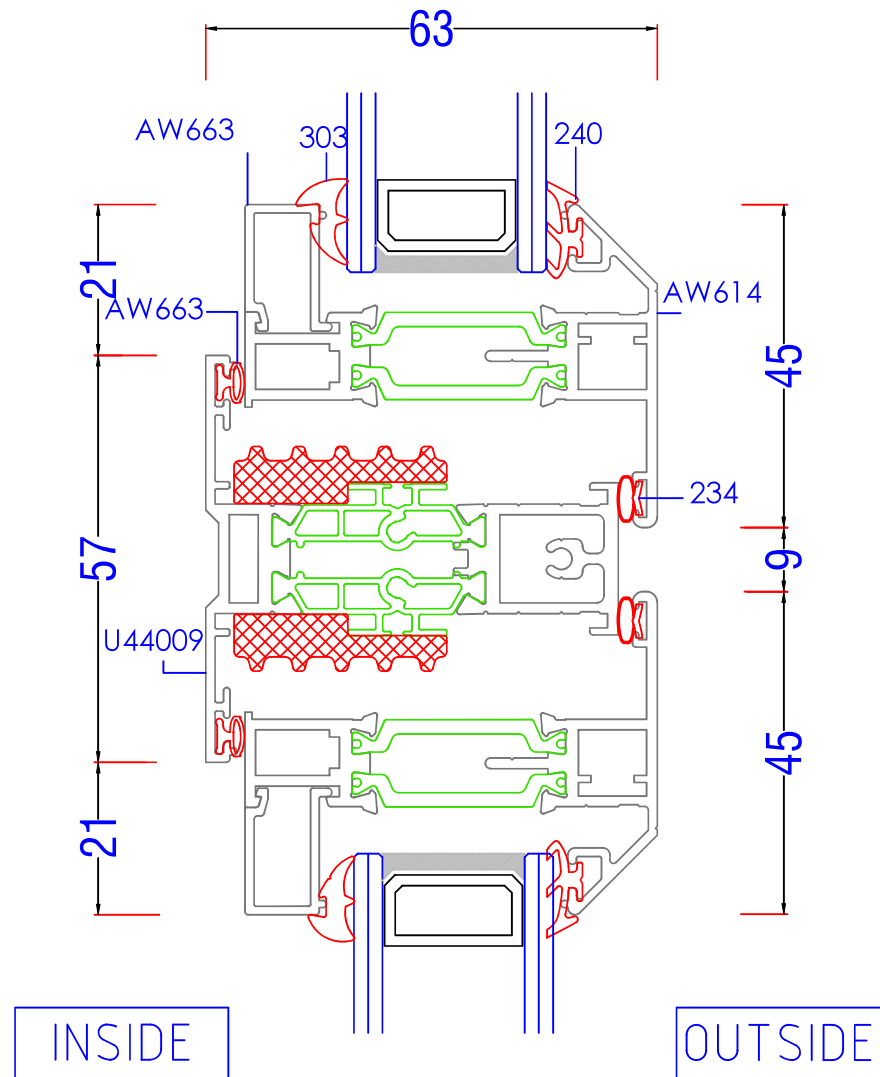

Base - 150 Drop Nose Cill

AL UK 58BW ST HI - Typical Sections

Base - 190 Drop Nose Cill

AL UK 58BW ST HI - Typical Sections

Concealed Coupling Bar

AL UK 58BW ST HI - Typical Sections

25/15 Coupling Bar

AL UK 58BW ST HI - Typical Sections

36/26 Coupling Bar

AL UK 58BW ST HI - Typical Sections

Fixed - Open Mullion

AL UK 58BW ST HI - Typical Sections

Open - Open Mullion

AL UK 58BW ST HI - Typical Sections

Fixed - Fixed Transom

AL UK 58BW ST HI - Typical Sections

Fixed - Open Transom

AL UK 58BW ST HI - Typical Sections

Open - Open Transom

AL UK 58BW ST HI - Typical Sections

90° to 120° Circular Baypole

Fixing Ref $\varnothing 4.2\text{mm} \times 35\text{mm}$ Pozi pan S/S Self tapping screw @ 300mm centres

INSIDE

Fixing Ref $\varnothing 4.2\text{mm} \times 35\text{mm}$ Pozi pan S/S Self tapping screw @ 300mm centres

OUTSIDE

AL UK 58BW ST HI - Typical Sections

90° Baypole

AL UK 58BW ST HI - Typical Sections

Extender Profile