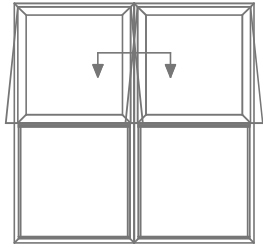

Base - 150 Drop Nose Cill

AL UK 58BW ST HI - Typical Sections

Base - 190 Drop Nose Cill

AL UK 58BW ST HI - Typical Sections

Concealed Coupling Bar

AL UK 58BW ST HI - Typical Sections

25/15 Coupling Bar

AL UK 58BW ST HI - Typical Sections

36/26 Coupling Bar

AL UK 58BW ST HI - Typical Sections

Fixed - Open Mullion

AL UK 58BW ST HI - Typical Sections

Open - Open Mullion

AL UK 58BW ST HI - Typical Sections

Fixed - Fixed Transom

AL UK 58BW ST HI - Typical Sections

Fixed - Open Transom

AL UK 58BW ST HI - Typical Sections

Open - Open Transom

AL UK 58BW ST HI - Typical Sections

90° to 120° Circular Baypole

Fixing Ref $\varnothing 4.2\text{mm} \times 35\text{mm}$ Pozi pan S/S Self tapping screw @ 300mm centres