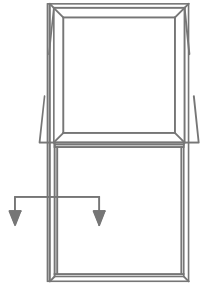

Fixed - Open Transom

AL UK 58BW ST HI - Typical Sections

Open - Open Transom

AL UK 58BW ST HI - Typical Sections

90° to 120° Circular Baypole

Fixing Ref $\varnothing 4.2\text{mm} \times 35\text{mm}$ Pozi pan S/S Self tapping screw @ 300mm centres

INSIDE

Fixing Ref $\varnothing 4.2\text{mm} \times 35\text{mm}$ Pozi pan S/S Self tapping screw @ 300mm centres

OUTSIDE

AL UK 58BW ST HI - Typical Sections

90° Baypole

AL UK 58BW ST HI - Typical Sections

Extender Profile