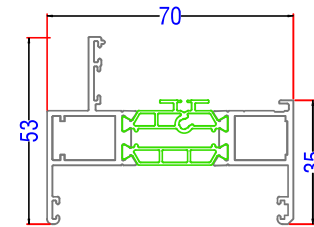

Arkay Windows

TECHNICAL DOCUMENTS

ALUK 58BW ST HI

58BW ST HI - Contents

- 1.0 Typical Elevations
- 2.0 Standard Profiles
- 3.0 Typical Sections
 - 3.1 Fixed Jamb
 - 3.2 Open Out Jamb
 - 3.3 Fixed Head
 - 3.4 Open Out Head
 - 3.5 Head Detail with Trickle Vent
 - 3.6 Base Cill Details:
 - 3.6a 95mm Stub Cill
 - 3.6b 150mm Drop Nose Cill
 - 3.6c 190mm Drop Nose Cill
 - 3.7 Coupling Bars:
 - 3.7a Concealed Coupler
 - 3.7b 25/15 Coupler
 - 3.7c 36/26 Coupler
 - 3.8 Fixed - Open Mullion
 - 3.9 Open - Open Mullion
 - 3.10 Fixed - Fixed Transom
 - 3.11 Fixed - Open Transom
 - 3.12 Open - Open Transom
 - 3.13 Bay Window Baypoles
 - 3.13a 90° to 120° Circular Baypole
 - 3.13b 45° Baypole
 - 3.14 Frame Extender

AL UK 58BW ST HI - Typical Elevations

Various configuration available

AL UK 58BW ST HI - Standard Profiles

U44009 - Outer Frame

U44012- Deep Outer Frame

U44008 - Outer Frame

U44013- Outer Frame

AL UK AW614 - Vent

INSIDE

Fixing Ref $\varnothing 4.2\text{mm} \times 35\text{mm}$ Pozi pan S/S Self tapping screw @ 300mm centres

OUTSIDE

AL UK 58BW ST HI - Typical Sections

90° Baypole

AL UK 58BW ST HI - Typical Sections

Extender Profile