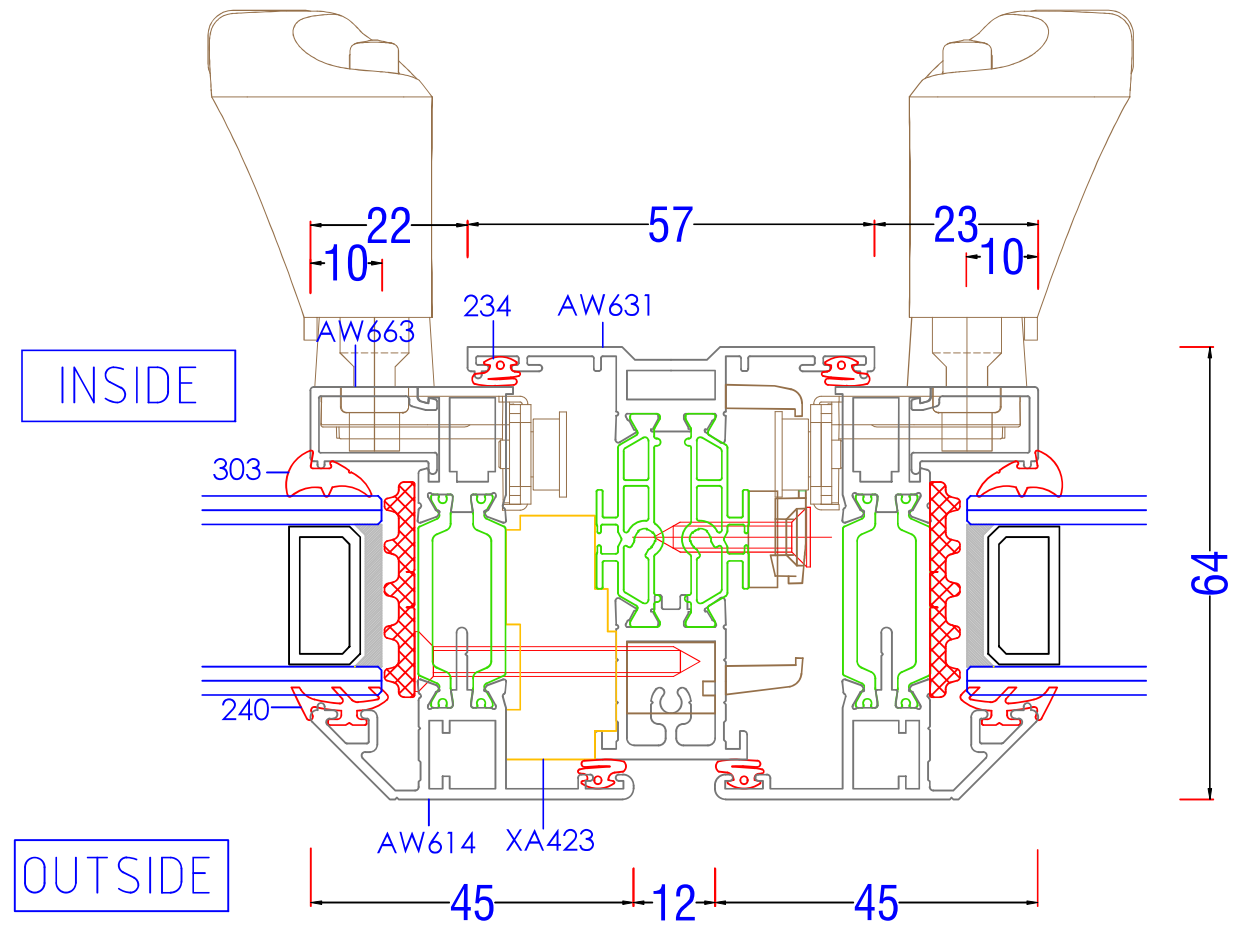

36/26 Coupling Bar

AL UK 58BW ST HI - Typical Sections

Fixed - Open Mullion

AL UK 58BW ST HI - Typical Sections

Open - Open Mullion

AL UK 58BW ST HI - Typical Sections

Fixed - Fixed Transom

AL UK 58BW ST HI - Typical Sections

Fixed - Open Transom

AL UK 58BW ST HI - Typical Sections

Open - Open Transom

AL UK 58BW ST HI - Typical Sections

90° to 120° Circular Baypole

Fixing Ref $\varnothing 4.2\text{mm} \times 35\text{mm}$ Pozi pan S/S Self tapping screw @ 300mm centres

INSIDE

Fixing Ref $\varnothing 4.2\text{mm} \times 35\text{mm}$ Pozi pan S/S Self tapping screw @ 300mm centres

OUTSIDE

AL UK 58BW ST HI - Typical Sections

90° Baypole

AL UK 58BW ST HI - Typical Sections

Extender Profile