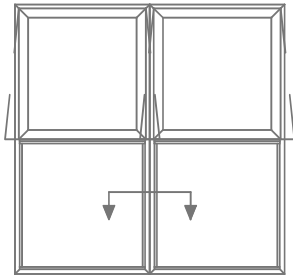

Head - Fixed

AL UK 58BW ST HI - Typical Sections

Head - Open Out

AL UK 58BW ST HI - Typical Sections

Head with Deep Outer Frame for Trickle vent

AL UK 58BW ST HI - Typical Sections

Base - 95 Stub Cill

AL UK 58BW ST HI - Typical Sections

Base - 150 Drop Nose Cill

AL UK 58BW ST HI - Typical Sections

Base - 190 Drop Nose Cill

AL UK 58BW ST HI - Typical Sections

Concealed Coupling Bar

AL UK 58BW ST HI - Typical Sections

25/15 Coupling Bar

AL UK 58BW ST HI - Typical Sections

36/26 Coupling Bar

AL UK 58BW ST HI - Typical Sections

Fixed - Open Mullion

AL UK 58BW ST HI - Typical Sections

Open - Open Mullion

AL UK 58BW ST HI - Typical Sections

Fixed - Fixed Transom

AL UK 58BW ST HI - Typical Sections