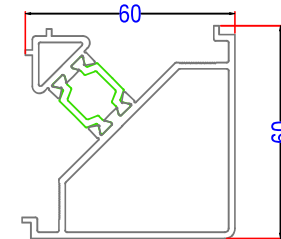

AL UK AW721 - Baypole