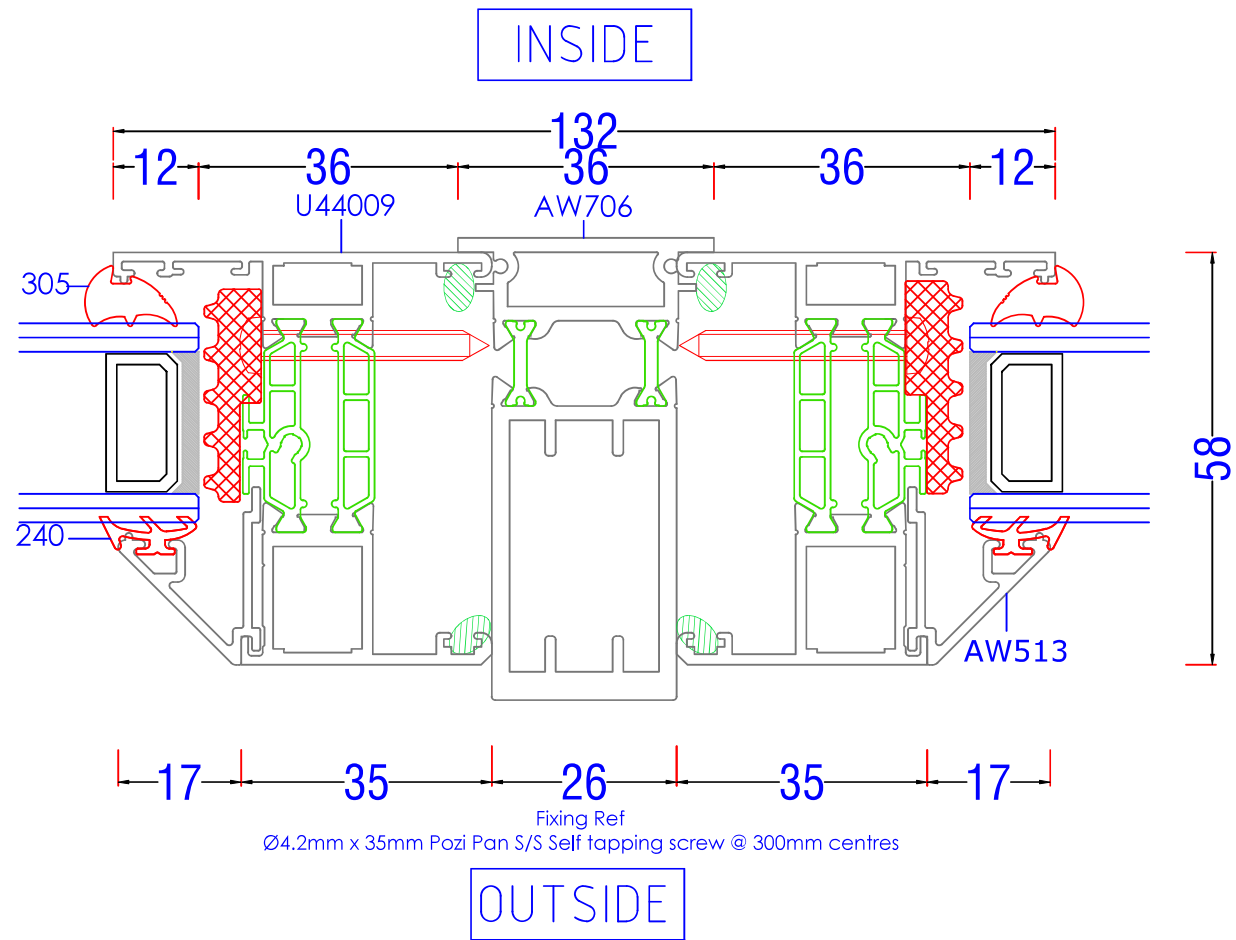

AL UK 58BW ST HI - Typical Sections

36/26 Coupling Bar