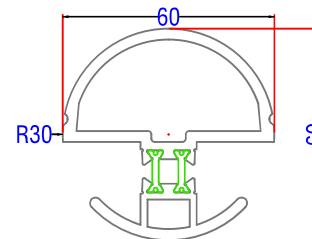

AL UK AW712 - Baypole