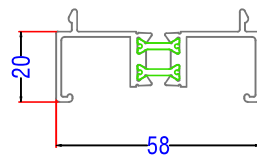

AL UK AW725 - Frame Extender