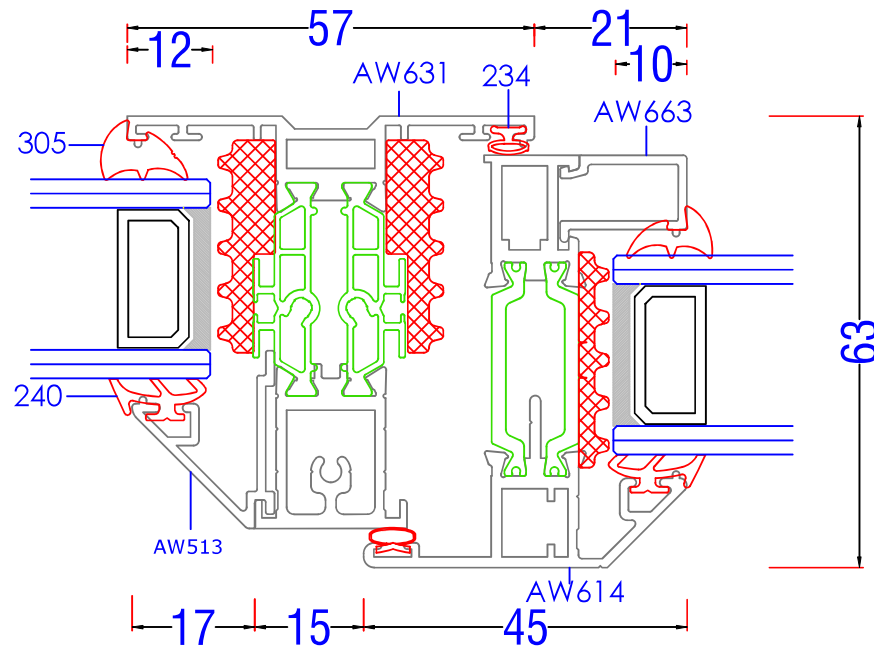

Base - 150 Drop Nose Cill

AL UK 58BW ST HI - Typical Sections

Base - 190 Drop Nose Cill

AL UK 58BW ST HI - Typical Sections

Concealed Coupling Bar

AL UK 58BW ST HI - Typical Sections

25/15 Coupling Bar

AL UK 58BW ST HI - Typical Sections

36/26 Coupling Bar

AL UK 58BW ST HI - Typical Sections

Fixed - Open Mullion

AL UK 58BW ST HI - Typical Sections

Open - Open Mullion

AL UK 58BW ST HI - Typical Sections

Fixed - Fixed Transom

AL UK 58BW ST HI - Typical Sections

Fixed - Open Transom

AL UK 58BW ST HI - Typical Sections

Open - Open Transom

AL UK 58BW ST HI - Typical Sections

90° to 120° Circular Baypole

Fixing Ref $\varnothing 4.2\text{mm} \times 35\text{mm}$ Pozi pan S/S Self tapping screw @ 300mm centres

INSIDE

Fixing Ref $\varnothing 4.2\text{mm} \times 35\text{mm}$ Pozi pan S/S Self tapping screw @ 300mm centres

OUTSIDE

AL UK 58BW ST HI - Typical Sections

90° Baypole

AL UK 58BW ST HI - Typical Sections

Extender Profile