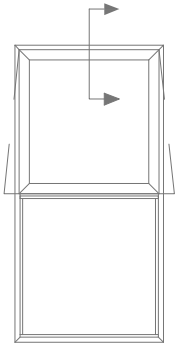

AL UK AW570 - 95mm Stub Cill

AL UK AW542 - 150mm Drop Nose Cill

AL UK AW544 - 190mm Drop Nose Cill

AL UK 58BW ST HI - Typical Sections

Fixed Jamb

AL UK 58BW ST HI - Typical Sections

Open Out Jamb

AL UK 58BW ST HI - Typical Sections

Head - Fixed

AL UK 58BW ST HI - Typical Sections

Head - Open Out

AL UK 58BW ST HI - Typical Sections

Head with Deep Outer Frame for Trickle vent

AL UK 58BW ST HI - Typical Sections

Base - 95 Stub Cill

AL UK 58BW ST HI - Typical Sections