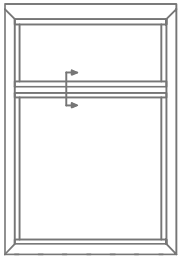

36/26 Coupling Bar

AL UK 58BW ST HI - Typical Sections

Fixed - Open Mullion

AL UK 58BW ST HI - Typical Sections

Open - Open Mullion

AL UK 58BW ST HI - Typical Sections

Fixed - Fixed Transom

AL UK 58BW ST HI - Typical Sections

Fixed - Open Transom

AL UK 58BW ST HI - Typical Sections

Open - Open Transom

AL UK 58BW ST HI - Typical Sections

90° to 120° Circular Baypole

Fixing Ref $\varnothing 4.2\text{mm} \times 35\text{mm}$ Pozi pan S/S Self tapping screw @ 300mm centres