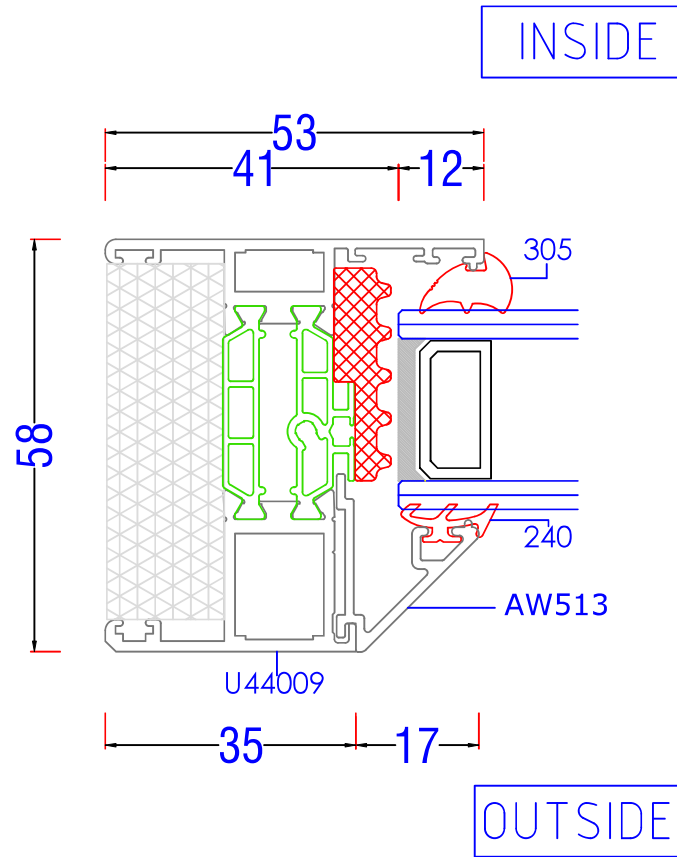

Arkay Windows

TECHNICAL DOCUMENTS

ALUK 58BW ST HI

58BW ST HI - Contents

- 1.0 Typical Elevations
- 2.0 Standard Profiles
- 3.0 Typical Sections
 - 3.1 Fixed Jamb
 - 3.2 Open Out Jamb
 - 3.3 Fixed Head
 - 3.4 Open Out Head
 - 3.5 Head Detail with Trickle Vent
 - 3.6 Base Cill Details:
 - 3.6a 95mm Stub Cill
 - 3.6b 150mm Drop Nose Cill
 - 3.6c 190mm Drop Nose Cill
 - 3.7 Coupling Bars:
 - 3.7a Concealed Coupler
 - 3.7b 25/15 Coupler
 - 3.7c 36/26 Coupler
 - 3.8 Fixed - Open Mullion
 - 3.9 Open - Open Mullion
 - 3.10 Fixed - Fixed Transom
 - 3.11 Fixed - Open Transom
 - 3.12 Open - Open Transom
 - 3.13 Bay Window Baypoles
 - 3.13a 90° to 120° Circular Baypole
 - 3.13b 45° Baypole
 - 3.14 Frame Extender

AL UK AW570 - 95mm Stub Cill

AL UK AW542 - 150mm Drop Nose Cill

AL UK AW544 - 190mm Drop Nose Cill

AL UK 58BW ST HI - Typical Sections

Fixed Jamb

AL UK 58BW ST HI - Typical Sections

Open Out Jamb

AL UK 58BW ST HI - Typical Sections

Head - Fixed

AL UK 58BW ST HI - Typical Sections

Head - Open Out

AL UK 58BW ST HI - Typical Sections

Head with Deep Outer Frame for Trickle vent

AL UK 58BW ST HI - Typical Sections

Base - 95 Stub Cill

AL UK 58BW ST HI - Typical Sections

INSIDE

Fixing Ref $\varnothing 4.2\text{mm} \times 35\text{mm}$ Pozi pan S/S Self tapping screw @ 300mm centres

OUTSIDE

AL UK 58BW ST HI - Typical Sections

90° Baypole

AL UK 58BW ST HI - Typical Sections

Extender Profile