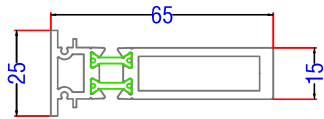

AL UK 58BW ST HI - Standard Profiles

AL UK AW703 - Coupling Bar