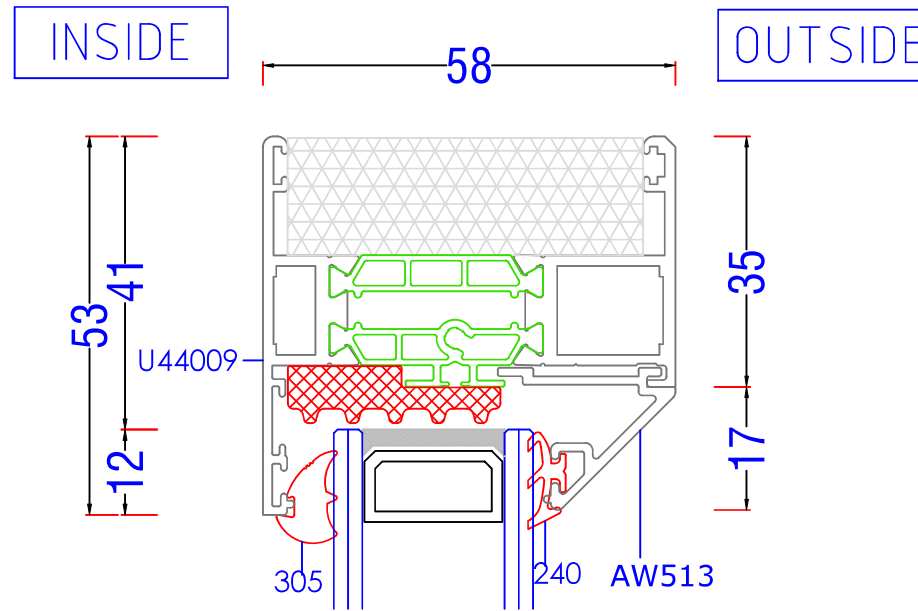

AL UK AW570 - 95mm Stub Cill

AL UK AW542 - 150mm Drop Nose Cill

AL UK AW544 - 190mm Drop Nose Cill

AL UK 58BW ST HI - Typical Sections

Fixed Jamb

AL UK 58BW ST HI - Typical Sections

Open Out Jamb

AL UK 58BW ST HI - Typical Sections

Head - Fixed

AL UK 58BW ST HI - Typical Sections

Head - Open Out

AL UK 58BW ST HI - Typical Sections

Head with Deep Outer Frame for Trickle vent

AL UK 58BW ST HI - Typical Sections

Base - 95 Stub Cill

AL UK 58BW ST HI - Typical Sections

INSIDE

Fixing Ref $\varnothing 4.2\text{mm} \times 35\text{mm}$ Pozi pan S/S Self tapping screw @ 300mm centres

OUTSIDE

AL UK 58BW ST HI - Typical Sections

90° Baypole

AL UK 58BW ST HI - Typical Sections

Extender Profile