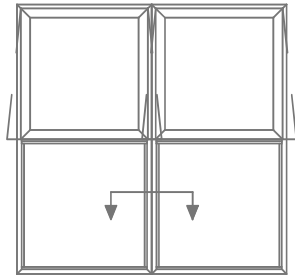

Head - Fixed

AL UK 58BW ST HI - Typical Sections

Head - Open Out

AL UK 58BW ST HI - Typical Sections

Head with Deep Outer Frame for Trickle vent

AL UK 58BW ST HI - Typical Sections

Base - 95 Stub Cill

AL UK 58BW ST HI - Typical Sections

Base - 150 Drop Nose Cill

AL UK 58BW ST HI - Typical Sections

Base - 190 Drop Nose Cill

AL UK 58BW ST HI - Typical Sections

Concealed Coupling Bar

AL UK 58BW ST HI - Typical Sections

25/15 Coupling Bar

AL UK 58BW ST HI - Typical Sections

36/26 Coupling Bar

AL UK 58BW ST HI - Typical Sections

Fixed - Open Mullion

AL UK 58BW ST HI - Typical Sections

Open - Open Mullion

AL UK 58BW ST HI - Typical Sections

Fixed - Fixed Transom

AL UK 58BW ST HI - Typical Sections