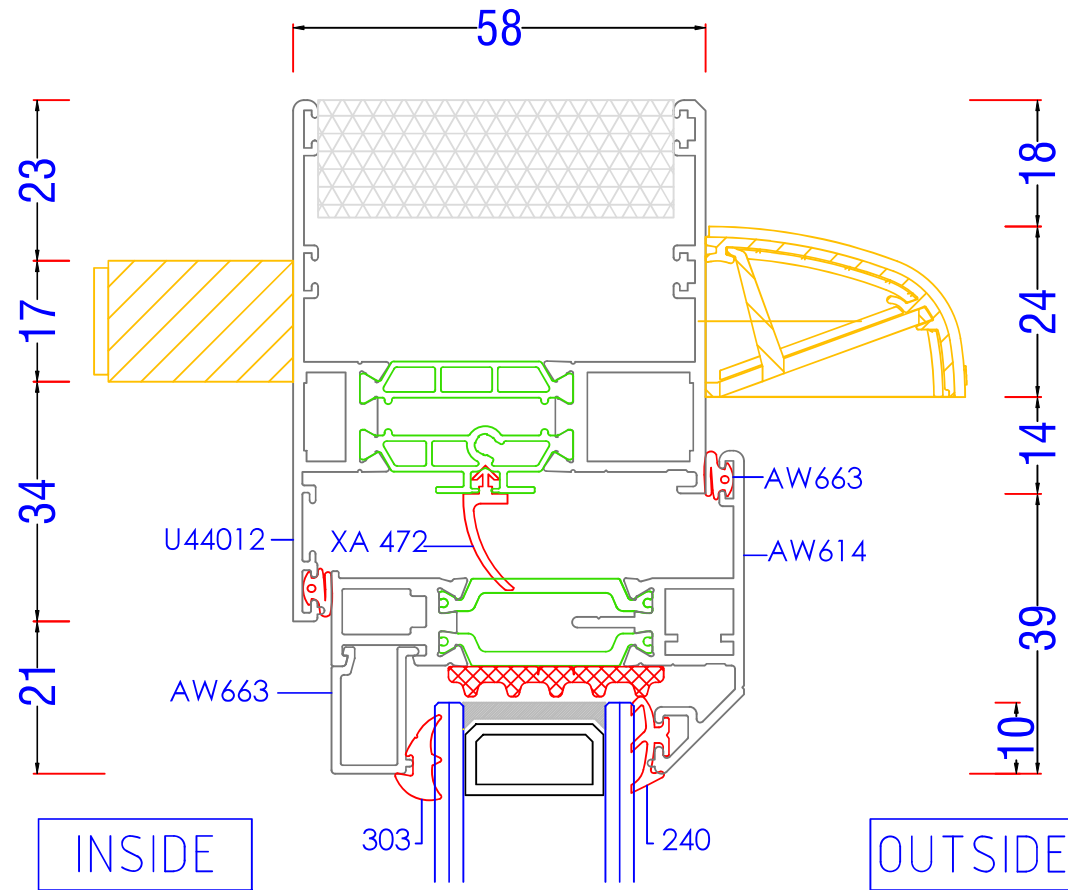

Head - Fixed

AL UK 58BW ST HI - Typical Sections

Head - Open Out

AL UK 58BW ST HI - Typical Sections

Head with Deep Outer Frame for Trickle vent

AL UK 58BW ST HI - Typical Sections

Base - 95 Stub Cill

AL UK 58BW ST HI - Typical Sections

Base - 150 Drop Nose Cill

AL UK 58BW ST HI - Typical Sections

Base - 190 Drop Nose Cill

AL UK 58BW ST HI - Typical Sections

Concealed Coupling Bar

AL UK 58BW ST HI - Typical Sections

25/15 Coupling Bar

AL UK 58BW ST HI - Typical Sections

Fixed - Open Transom

AL UK 58BW ST HI - Typical Sections

Open - Open Transom

AL UK 58BW ST HI - Typical Sections

90° to 120° Circular Baypole

Fixing Ref $\varnothing 4.2\text{mm} \times 35\text{mm}$ Pozi pan S/S Self tapping screw @ 300mm centres

INSIDE

Fixing Ref $\varnothing 4.2\text{mm} \times 35\text{mm}$ Pozi pan S/S Self tapping screw @ 300mm centres

OUTSIDE

AL UK 58BW ST HI - Typical Sections

90° Baypole

AL UK 58BW ST HI - Typical Sections

Extender Profile