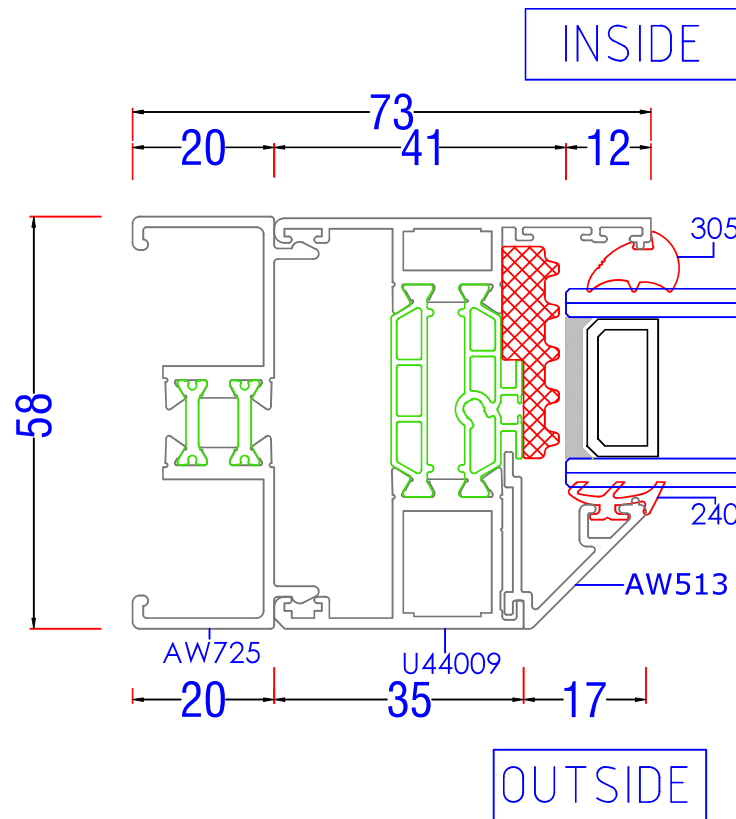

Arkay Windows

TECHNICAL DOCUMENTS

ALUK 58BW ST HI

58BW ST HI - Contents

- 1.0 Typical Elevations
- 2.0 Standard Profiles
- 3.0 Typical Sections
 - 3.1 Fixed Jamb
 - 3.2 Open Out Jamb
 - 3.3 Fixed Head
 - 3.4 Open Out Head
 - 3.5 Head Detail with Trickle Vent
 - 3.6 Base Cill Details:
 - 3.6a 95mm Stub Cill
 - 3.6b 150mm Drop Nose Cill
 - 3.6c 190mm Drop Nose Cill
 - 3.7 Coupling Bars:
 - 3.7a Concealed Coupler
 - 3.7b 25/15 Coupler
 - 3.7c 36/26 Coupler
 - 3.8 Fixed - Open Mullion
 - 3.9 Open - Open Mullion
 - 3.10 Fixed - Fixed Transom
 - 3.11 Fixed - Open Transom
 - 3.12 Open - Open Transom
 - 3.13 Bay Window Baypoles
 - 3.13a 90° to 120° Circular Baypole
 - 3.13b 45° Baypole
 - 3.14 Frame Extender

Fixed - Open Transom

AL UK 58BW ST HI - Typical Sections

Open - Open Transom

AL UK 58BW ST HI - Typical Sections

90° to 120° Circular Baypole

Fixing Ref $\varnothing 4.2\text{mm} \times 35\text{mm}$ Pozi pan S/S Self tapping screw @ 300mm centres

INSIDE

Fixing Ref $\varnothing 4.2\text{mm} \times 35\text{mm}$ Pozi pan S/S Self tapping screw @ 300mm centres

OUTSIDE

AL UK 58BW ST HI - Typical Sections

90° Baypole

AL UK 58BW ST HI - Typical Sections

Extender Profile