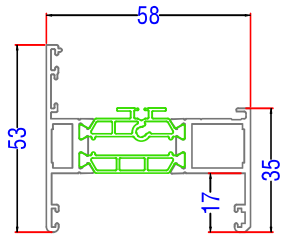

Arkay Windows

TECHNICAL DOCUMENTS

ALUK 58BW ST HI

58BW ST HI - Contents

- 1.0 Typical Elevations
- 2.0 Standard Profiles
- 3.0 Typical Sections
 - 3.1 Fixed Jamb
 - 3.2 Open Out Jamb
 - 3.3 Fixed Head
 - 3.4 Open Out Head
 - 3.5 Head Detail with Trickle Vent
 - 3.6 Base Cill Details:
 - 3.6a 95mm Stub Cill
 - 3.6b 150mm Drop Nose Cill
 - 3.6c 190mm Drop Nose Cill
 - 3.7 Coupling Bars:
 - 3.7a Concealed Coupler
 - 3.7b 25/15 Coupler
 - 3.7c 36/26 Coupler
 - 3.8 Fixed - Open Mullion
 - 3.9 Open - Open Mullion
 - 3.10 Fixed - Fixed Transom
 - 3.11 Fixed - Open Transom
 - 3.12 Open - Open Transom
 - 3.13 Bay Window Baypoles
 - 3.13a 90° to 120° Circular Baypole
 - 3.13b 45° Baypole
 - 3.14 Frame Extender

AL UK 58BW ST HI - Typical Elevations

Various configuration available

AL UK 58BW ST HI - Standard Profiles

U44009 - Outer Frame

U44012- Deep Outer Frame

U44008 - Outer Frame

U44013- Outer Frame

AL UK AW614 - Vent

Fixed - Open Transom

AL UK 58BW ST HI - Typical Sections

Open - Open Transom

AL UK 58BW ST HI - Typical Sections

90° to 120° Circular Baypole

Fixing Ref $\varnothing 4.2\text{mm} \times 35\text{mm}$ Pozi pan S/S Self tapping screw @ 300mm centres

INSIDE

Fixing Ref $\varnothing 4.2\text{mm} \times 35\text{mm}$ Pozi pan S/S Self tapping screw @ 300mm centres

OUTSIDE

AL UK 58BW ST HI - Typical Sections

90° Baypole

AL UK 58BW ST HI - Typical Sections

Extender Profile