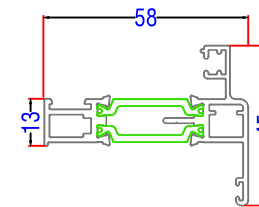

AL UK AW686 - Vent