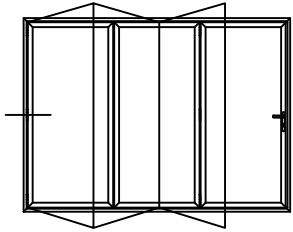

UNIFOLD - Typical Sections

Threshold - Open Out

UNIFOLD - Typical Sections

Threshold - Low Threshold

UNIFOLD - Typical Sections

Threshold - Open In

INSIDE

OUTSIDE

UNIFOLD - Typical Sections

Head - Open Out

UNIFOLD - Typical Sections

Head - Open In

UNIFOLD - Typical Sections

Head - Open In with 37mm Extension + Trickle Vent

UNIFOLD - Typical Sections

Jamb - Hinged Open Out

320037 (Optional Foam for better u value)

UNIFOLD - Typical Sections

Jamb - Hinged Open In

320037 (Optional Foam for better u value)

UNIFOLD - Typical Sections

Interlock - T-Handle Open Out

320037 (Optional Foam for better u value)