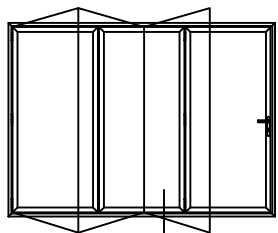

5 PANE - 550

6 PANE - 642

7 PANE - 743

LOW THRESHOLD OPTION AVAILABLE

OPEN IN AND OPEN OUT CONFIGURATIONS AVAILABLE

UNIFOLD HI- Standard Profiles

| | | | | | | | |
|---|---|---|--|---|---|---|------------------|
|  | 3750 - Outer Frame (Pre inserted gasket) |  | 3751 - Low threshold track |  | 3775 - Transom |  | 3798 - Coupler |
|  | 3734 - 37mm Extension Profile |  | 375020 - Pencil Line Sash (Pre inserted gasket) |  | 3712 - Glazing bead (28mm glass) 3714 - Glazing bead (36mm glass) 3716 - Glazing bead (44mm glass) (Pre inserted gasket) |  | 3736 - 105mm Cil |
|  | 3733 - 25mm Extension Profile |  | 3769 - Adjustable Jamb |  | 1740 - 45mm Drainage Duct |  | 3737 - 165mm Cil |
|  | 3771 - Threshold Ramp |  | 3768 - Adjustable Jamb Adapter |  | 3761 - Lock adaptor |  | 3738 - 195mm Cil |
|  | 3762 - Half Roller Adaptor |  | 3765 - Half roller rebate |  | 374800 - Gutter Cap |  | 3739 - 245mm Cil |
|  | 3701 - Frame Cover |  | 3764 - Half roller Adaptor |  | 3700 - Stainless steel track | | |

UNIFOLD - Typical Sections

Threshold - Open Out

UNIFOLD - Typical Sections

Threshold - Low Threshold

UNIFOLD - Typical Sections

Threshold - Open In

INSIDE

OUTSIDE

UNIFOLD - Typical Sections

Head - Open Out

UNIFOLD - Typical Sections

Head - Open In

UNIFOLD - Typical Sections

Head - Open In with 37mm Extension + Trickle Vent

UNIFOLD - Typical Sections

Jamb - Hinged Open Out