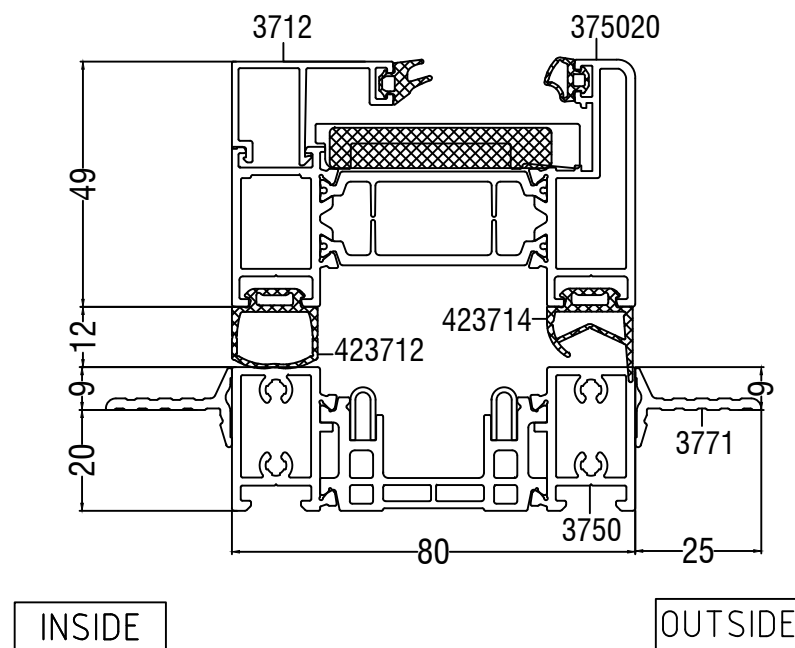

UNIFOLD - Typical Sections

Threshold - Low Threshold