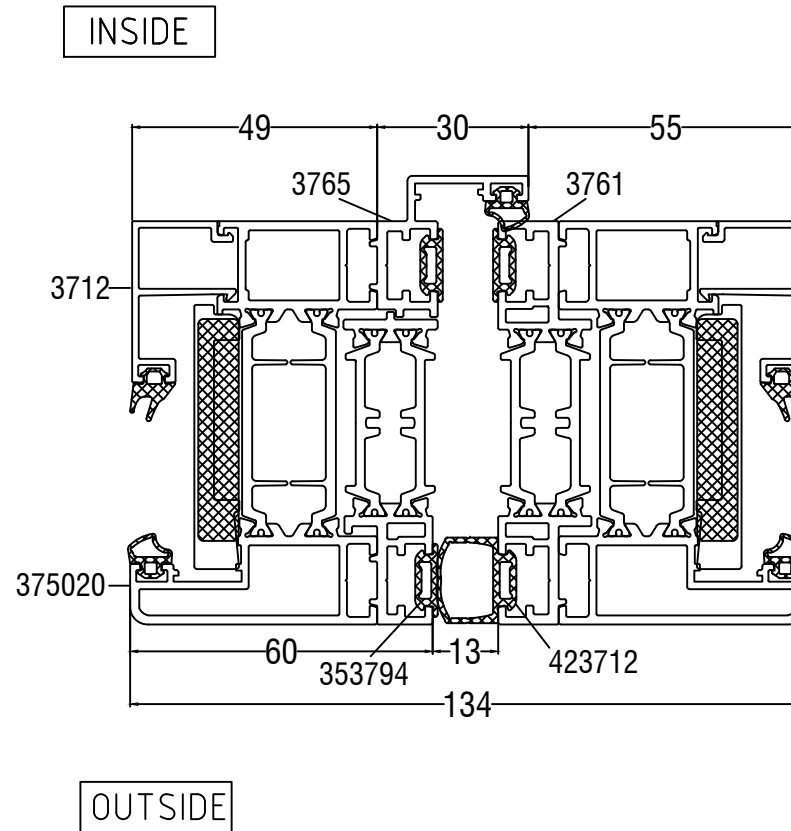

UNIFOLD - Typical Sections

Meeting - Traffic To Odd Open Out