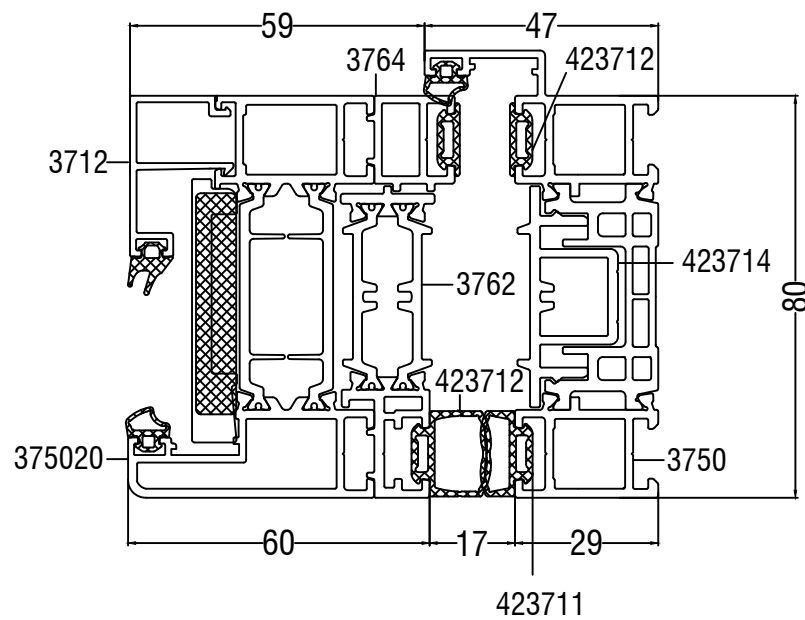

UNIFOLD - Typical Sections

Jamb - Even Configuration - No Traffic Door