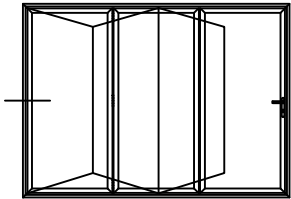

UNIFOLD - Typical Sections

Threshold - Open Out

UNIFOLD - Typical Sections

Threshold - Low Threshold

UNIFOLD - Typical Sections

Threshold - Open In

INSIDE

OUTSIDE

UNIFOLD - Typical Sections

Head - Open Out

UNIFOLD - Typical Sections

Head - Open In

UNIFOLD - Typical Sections

Head - Open In with 37mm Extension + Trickle Vent

UNIFOLD - Typical Sections

Jamb - Hinged Open Out

320037 (Optional Foam for better u value)

UNIFOLD - Typical Sections

Jamb - Hinged Open In

320037 (Optional Foam for better u value)

UNIFOLD - Typical Sections

Interlock - T-Handle Open Out

320037 (Optional Foam for better u value)