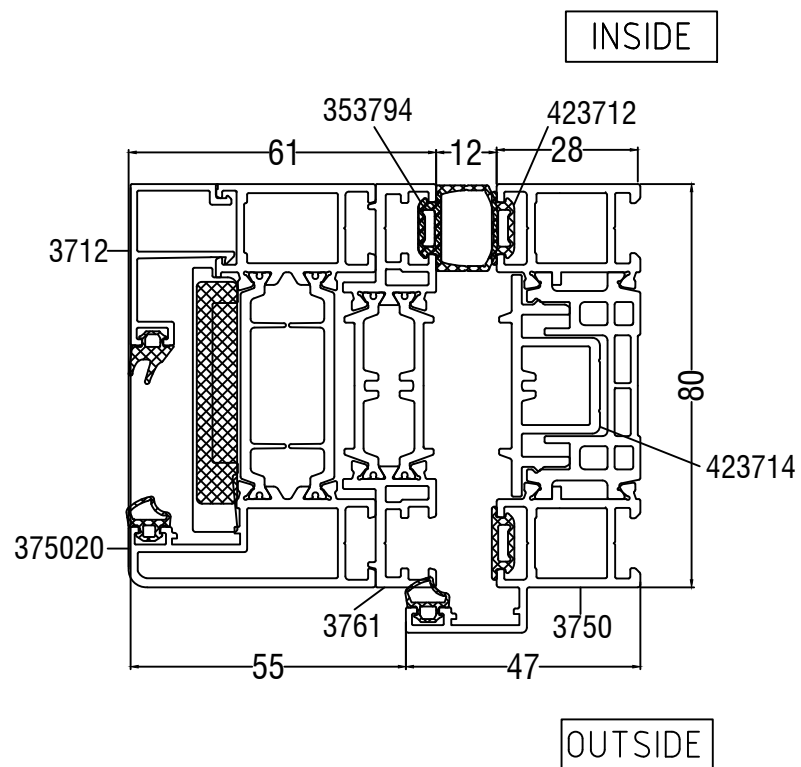

UNIFOLD - Typical Sections

Jamb - Traffic Door Open In