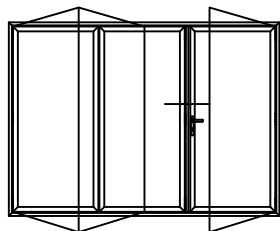

UNIFOLD - Typical Sections

Head - Open Out

UNIFOLD - Typical Sections

Head - Open In

UNIFOLD - Typical Sections

Head - Open In with 37mm Extension + Trickle Vent

UNIFOLD - Typical Sections

Jamb - Hinged Open Out

320037 (Optional Foam for better u value)

UNIFOLD - Typical Sections

Jamb - Hinged Open In

320037 (Optional Foam for better u value)

UNIFOLD - Typical Sections

Interlock - T-Handle Open Out

320037 (Optional Foam for better u value)

UNIFOLD - Typical Sections

Meeting - Traffic To Even Open Out

UNIFOLD - Typical Sections

Jamb - Traffic Door Open Out

UNIFOLD - Typical Sections

Jamb - Traffic Door Open In

UNIFOLD - Typical Sections

Meeting - Traffic To Odd Open Out