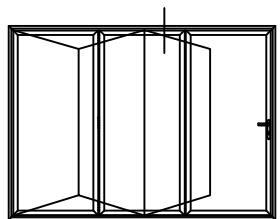

UNIFOLD - Typical Sections

Threshold - Open Out

UNIFOLD - Typical Sections

Threshold - Low Threshold

UNIFOLD - Typical Sections

Threshold - Open In

INSIDE

OUTSIDE

UNIFOLD - Typical Sections

Head - Open Out

UNIFOLD - Typical Sections

Head - Open In

UNIFOLD - Typical Sections

Head - Open In with 37mm Extension + Trickle Vent

UNIFOLD - Typical Sections

Jamb - Hinged Open Out

320037 (Optional Foam for better u value)

UNIFOLD - Typical Sections

Jamb - Hinged Open In

320037 (Optional Foam for better u value)

UNIFOLD - Typical Sections

Interlock - T-Handle Open Out

320037 (Optional Foam for better u value)