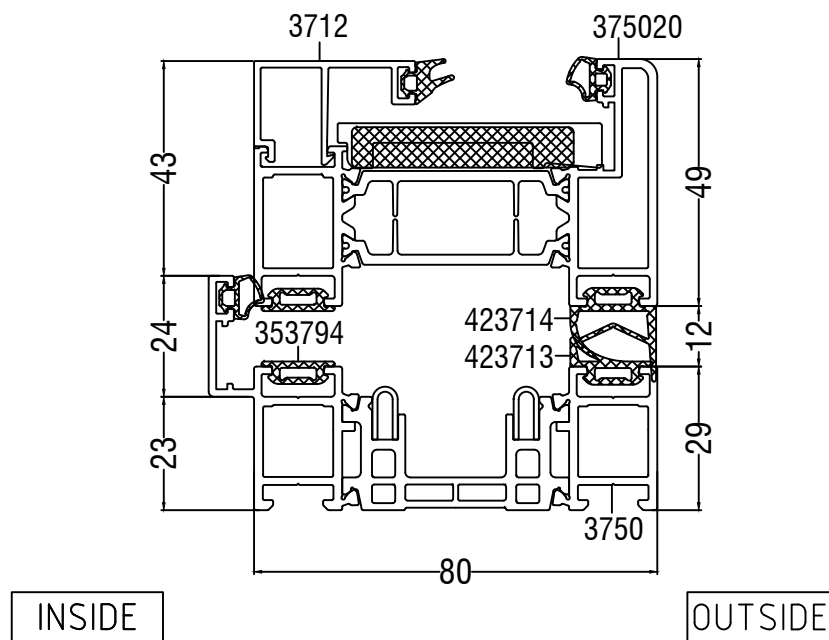

UNIFOLD - Typical Sections

Threshold - Open Out