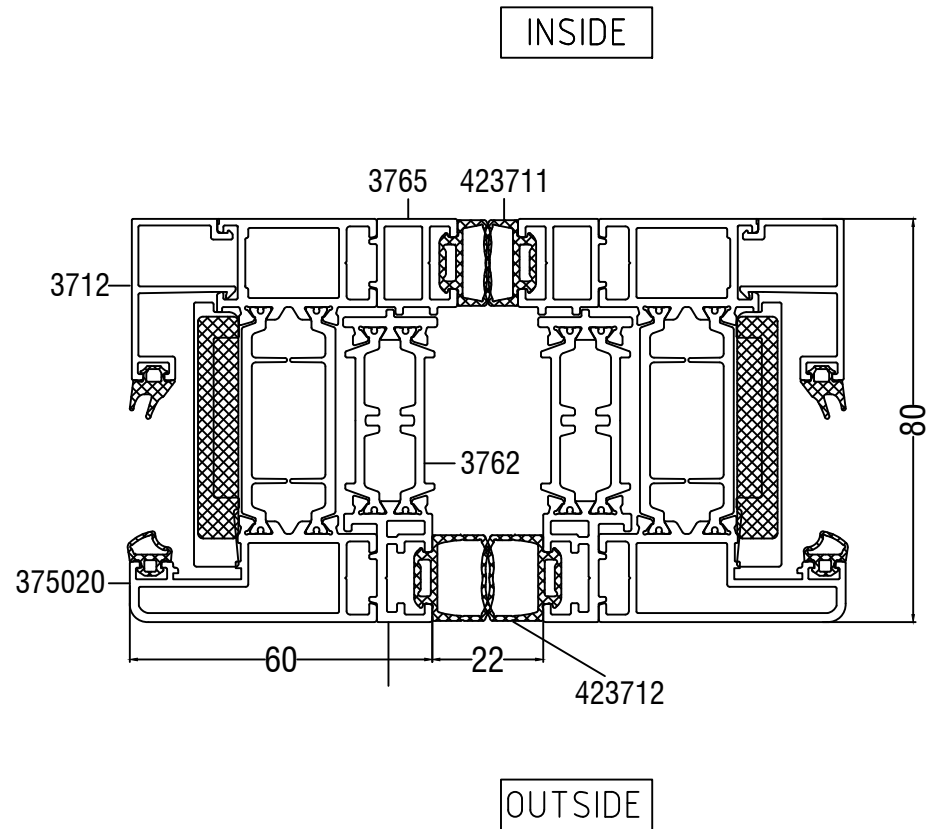

UNIFOLD - Typical Sections

Meeting - Even To Even Open Out - No Traffic Door