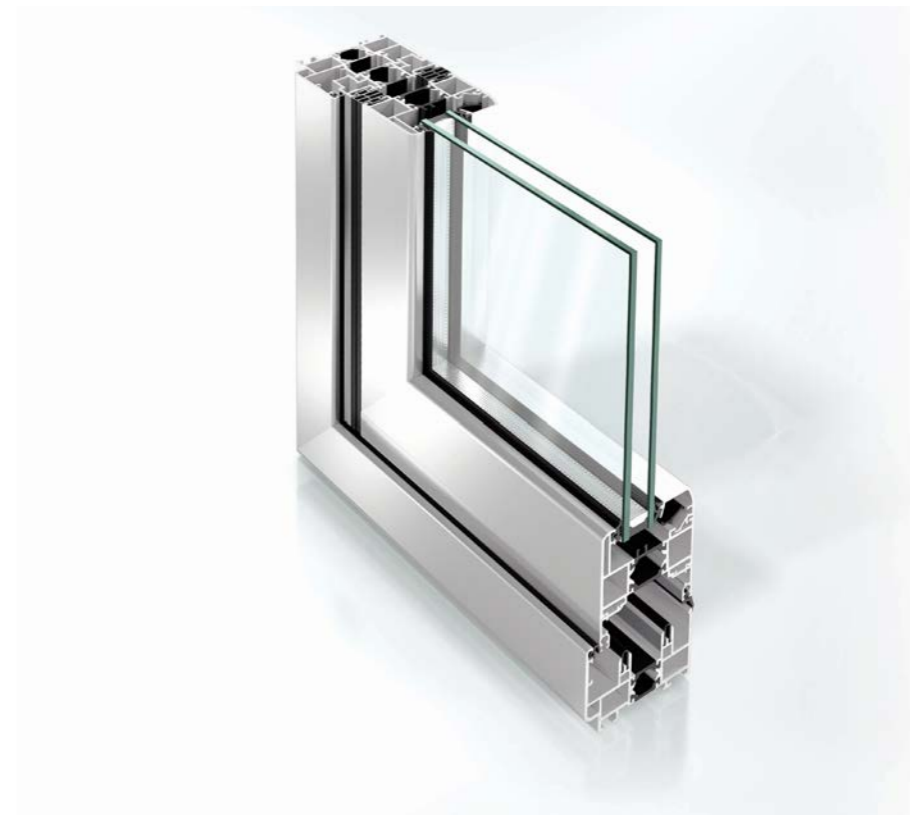

SCHÜCO

ASS 70 FD & FD HD
BI-FOLD DOOR