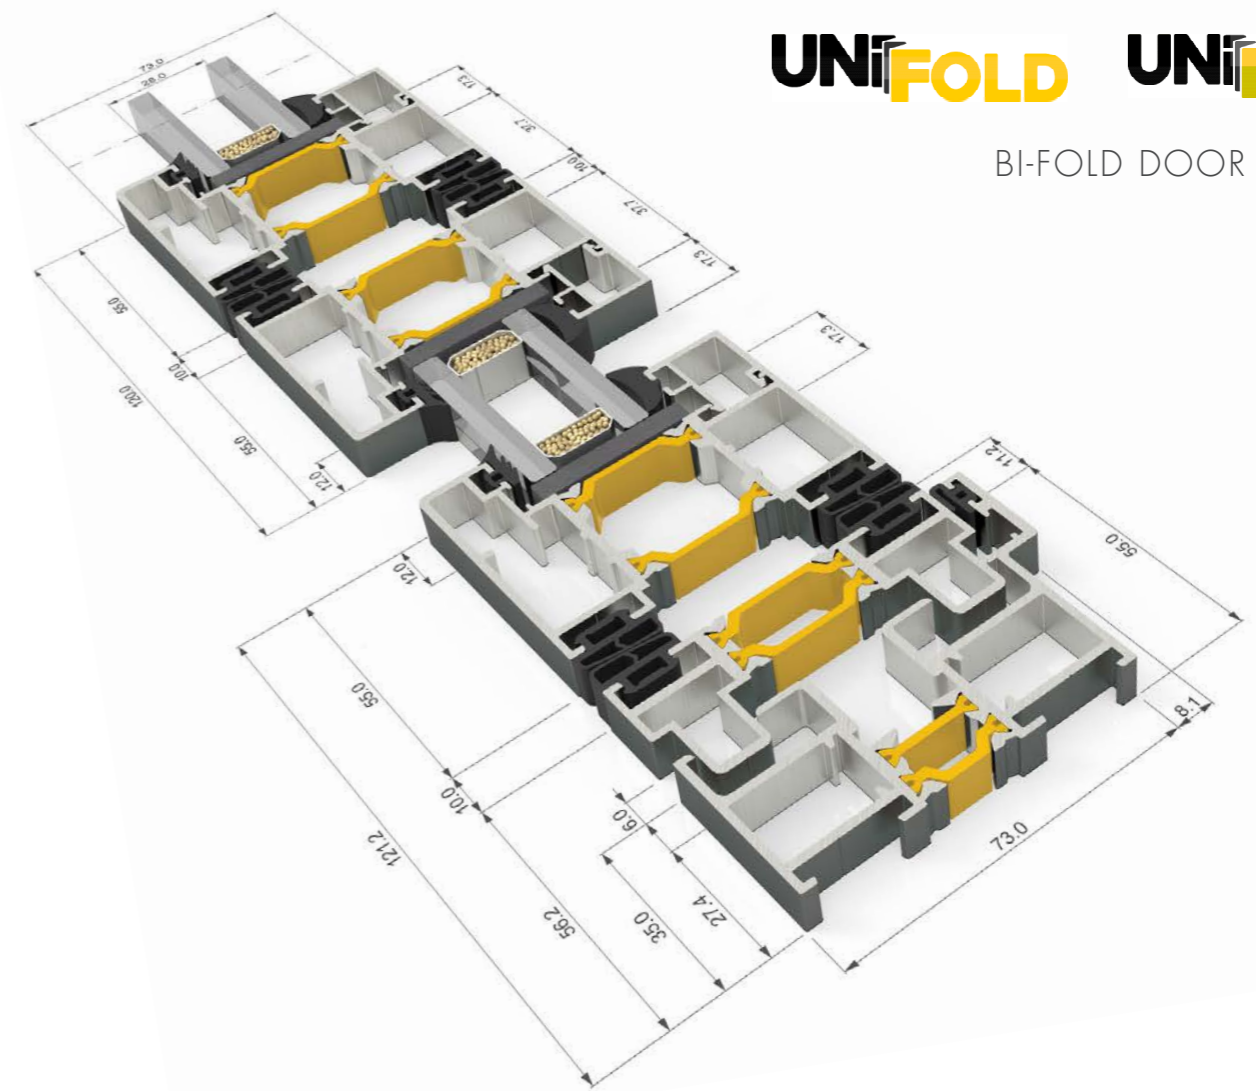

UNIFOLD+ **UNI**FOLD

THE EFFORTLESSLY SLIM
AFFORDABLE FOLDING
SLIDING DOOR

With just a 120mm glass-to-glass sightline, the UniFOLD will open up your room to the light and bring the outside in, creating a functional, open space for living, working and entertaining.

- SLIM 120MM GLASS TO GLASS SIGHTLINES
- MODERN SQUARE LOOK
- COLOUR-MATCHED HARDWARE
- FULLY OPENABLE CORNERS
- DOUBLE OR TRIPLE GLAZING
- PAS24:2016 TESTED
- SECURED BY DESIGN APPROVED
- MULTI-POINT LOCKING
- ALL RAL COLOURS
- ADJUSTABLE JAMB OPTION

UNIFOLD **UNI**FOLD+

BI-FOLD DOOR

Size Limits

Maximum Panel Width	1200 mm
Maximum Panel Height	3000 mm
Maximum Panel Weight	120 kg

FRAME DEPTH	73 mm
GLAZING THICKNESS	24-44 mm
GLAZING METHOD	Internally beaded
GLAZING	Double or Triple
FINISHES	Single or Dual. RAL Colours