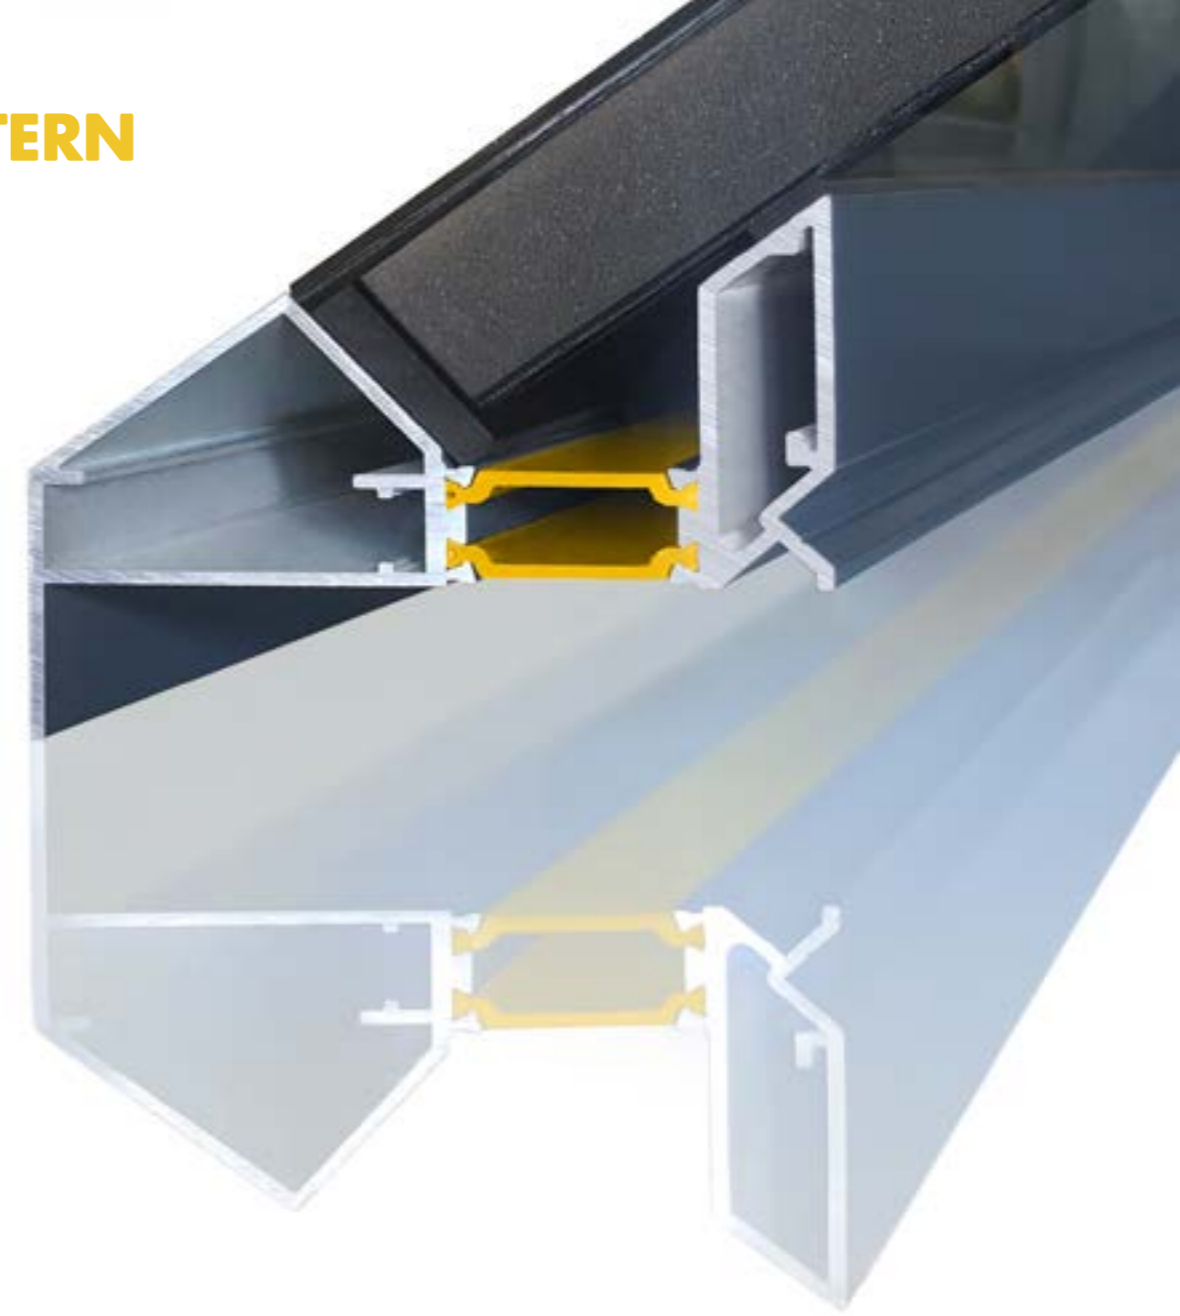

INFINILANTERN

Size Limits

Maximum Length	3000mm (Larger Available on Request)
Maximum Width	2000mm (Larger Available on Request)
Maximum Weight	400 kg

PROFILE HEIGHT	82 mm
GLAZING THICKNESS	28mm-50mm
GLAZING METHOD	Structurally bonded
FIXED FALL	40 Degrees

PERFORMANCE	
U-VALUE	From 1.0 W/m²K
AIR PERMEABILITY	Class 4
WATER TIGHTNESS	Class 9A
WIND RESISTANCE	Class A4