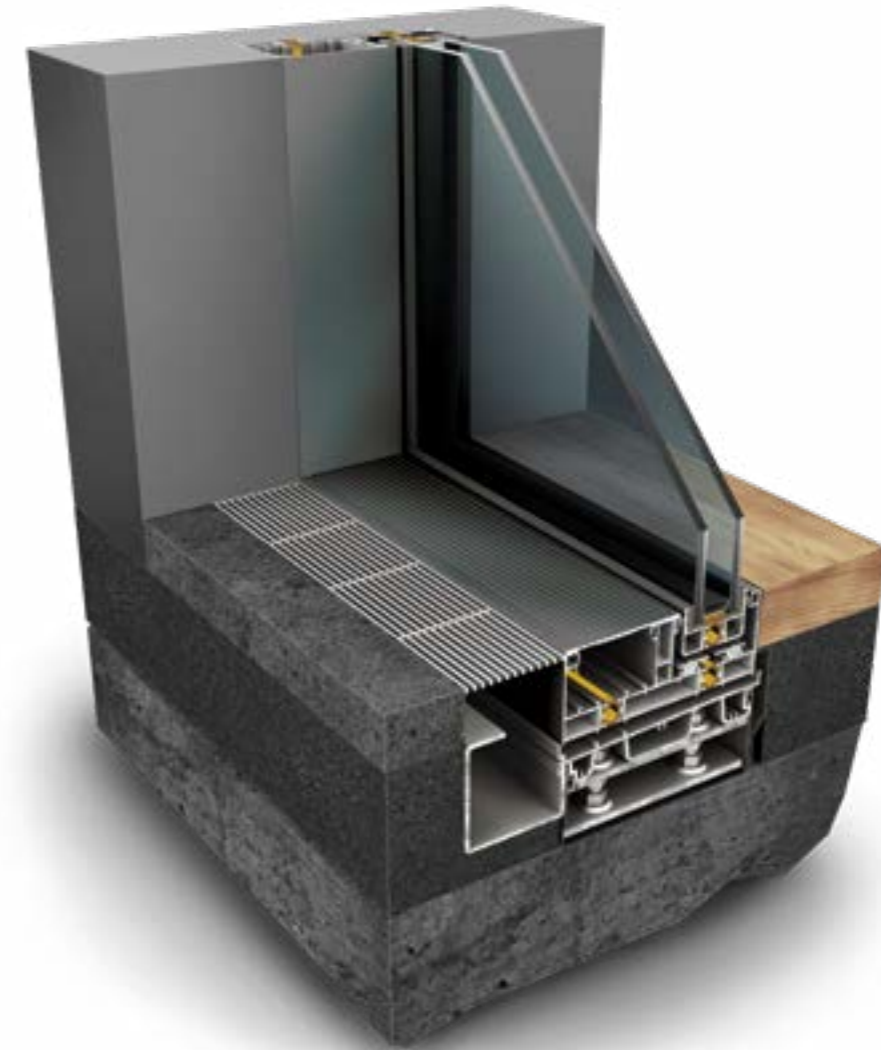

 **Arkay Windows**

Size Limits

Maximum Panel Width	3000 mm
Maximum Panel Height	6500 mm
Maximum Panel Weight	1000 kg

INFINI**GLIDE**

THE FULLY CONCEALABLE ARCHITECTURAL MINIMAL SLIDING DOOR

Whether you're looking out to a beautiful landscape or a metropolitan skyline, enjoy every bit of your view with InfiniGlide 6, the sliding door that perfectly blends into your interior design.

- Ultra Slim 24mm Interlock
- Fully Concealable Frame & Perimeter Sash
- Up To 3m x 6m Per Panel
- 4 Tracks & Pocket Door Options
- Fully Openable With Glass-To-Glass Corners
- Multi-Point Locking

THRESHOLD HEIGHT	58 mm	
GLAZING THICKNESS	30-54 mm	
GLAZING METHOD	Structurally bonded	
MINIMUM SIGHTLINE	24 mm	
FRAME DEPTH	1 RAIL	67 mm
	2 RAIL	137 mm
	3 RAIL	207 mm
	4 RAIL	277 mm