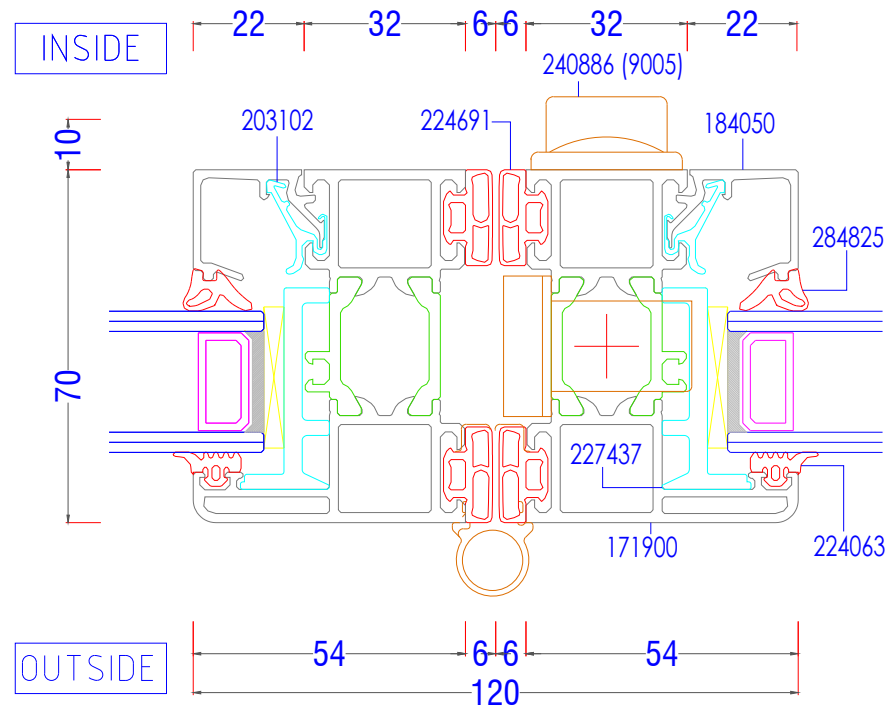

241627 - Non-Locking gearbox
241628 - Locking gearbox