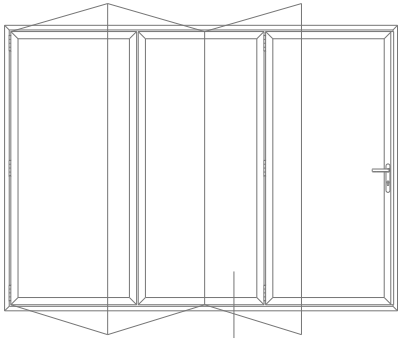

ASS70FD - Typical Sections

Threshold - Low Threshold

Note: For non-weather rated opening only.