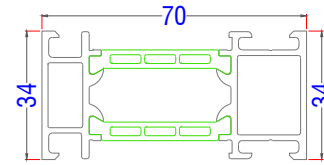

172330 - Outer Frame (Bottom) 45 /60

304010 - Insert Profile 16

310030 - Insert Profile 11

30010 - Insert Profile 15 /1 5

304020 - Insert profile

184050 - 22mm glazing bead

189980 - Rebate Profile 35

310020 - Insert Profile 15 /20

372100 - Insert Profile 26 /31

ASS70FD - Profiles

303320 - Low Threshold

Note: For non-weather rated opening only.

358100 - Insert Profile 26 /31

AL UK AW570 - 95mm Stub Nose Cill

487700 - Double-vent profile 90 / 109
90° double vent, inward opening