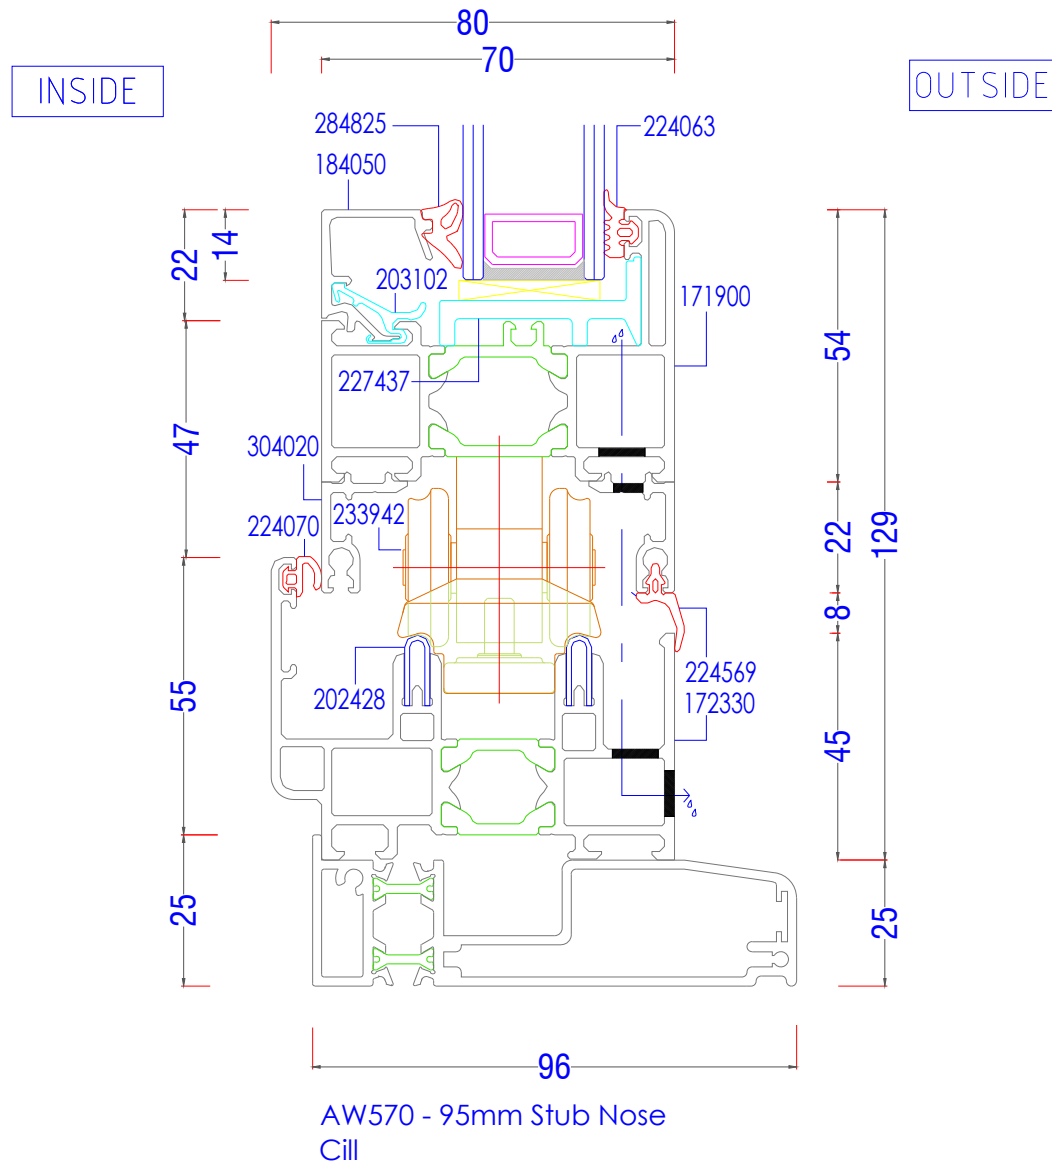

INSIDE

OUTSIDE

ASS70FD - Typical Sections

Jamb - Even Configuration - No Traffic Door

ASS70FD - Typical Sections

Threshold - Cill Options Face drainage

ASS70FD - Typical Sections

Threshold - Cill Options Concealed drainage