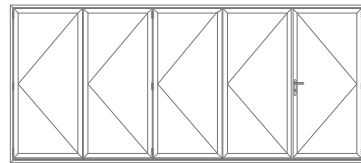

ASS70FD - Elevations

5 PANE - 541

LOW THRESHOLD OPTION AVAILABLE

OPEN IN AND OPEN OUT CONFIGURATIONS AVAILABLE

90deg CORNER OPTION AVAILABLE