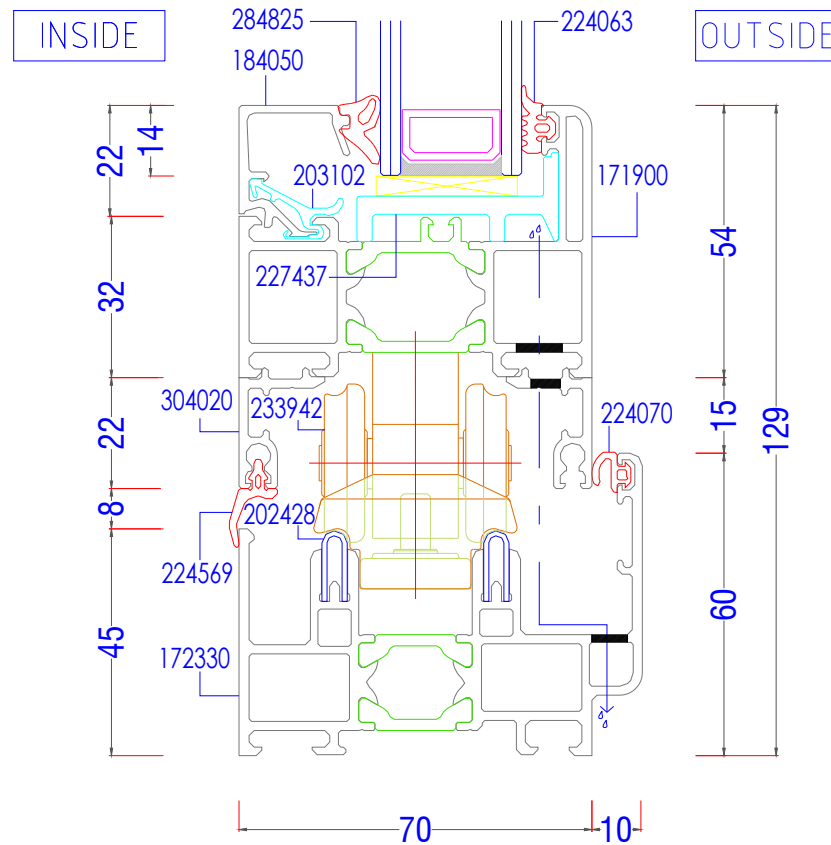

ASS70FD - Typical Sections

Threshold - Open In