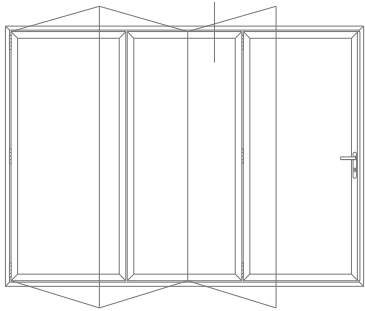

ASS70FD - Typical Sections

Head - Open Out