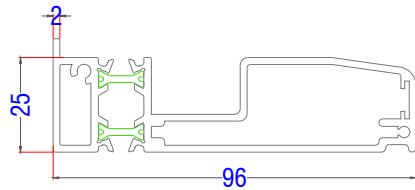

372100 - Insert Profile 26 /31

ASS70FD - Profiles

303320 - Low Threshold

Note: For non-weather rated opening only.

358100 - Insert Profile 26 /31

AL UK AW570 - 95mm Stub Nose Cill

487700 - Double-vent profile 90 / 109
90° double vent, inward opening

AL UK AW542 - 150mm Drop Nose Cill

487710 - Double-vent profile 90 / 90
90° double vent, outward opening

AL UK AW543 - 177mm Drop Nose Cill

ASS70FD - Typical Sections

Threshold - Open Out

ASS70FD - Typical Sections