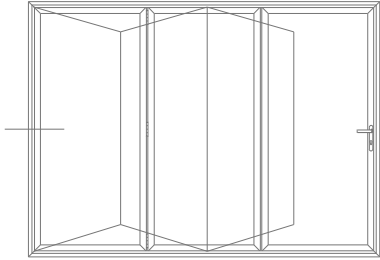

ASS70FD - Typical Sections

Head - Open In with 34mm Extension + Trickle Vent

ASS70FD - Typical Sections

Hinged Jamb - Open Out

ASS70FD - Typical Sections

Jamb - Hinged Open In

ASS70FD- Typical Sections

Interlock - Handle Open Out