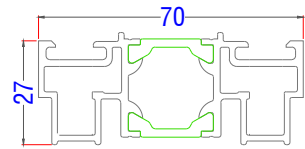

6 PANE - 642

7 PANE - 743

LOW THRESHOLD OPTION AVAILABLE

OPEN IN AND OPEN OUT CONFIGURATIONS AVAILABLE

90deg CORNER OPTION AVAILABLE

ASS70FD - Profiles

310040 - Outer Frame 45 /60

171900 - Vent Profile 32 /54

172330 - Outer Frame (Bottom) 45 /60

304010 - Insert Profile 16

310030 - Insert Profile 11

30010 - Insert Profile 15 /1 5

304020 - Insert profile

184050 - 22mm glazing bead

189980 - Rebate Profile 35

310020 - Insert Profile 15 /20