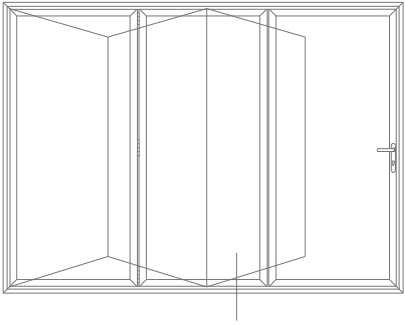

ASS70FD - Typical Sections

Threshold - Open In