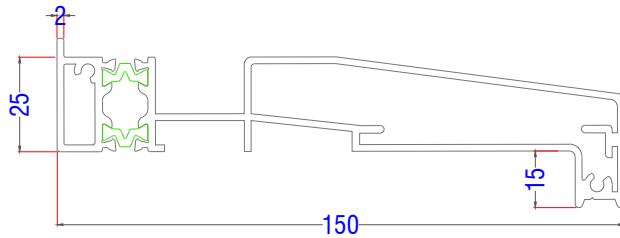

172330 - Outer Frame (Bottom) 45 /60

304010 - Insert Profile 16

310030 - Insert Profile 11

30010 - Insert Profile 15 /1 5

304020 - Insert profile

184050 - 22mm glazing bead

189980 - Rebate Profile 35

310020 - Insert Profile 15 /20

372100 - Insert Profile 26 /31

ASS70FD - Profiles

303320 - Low Threshold

Note: For non-weather rated opening only.

358100 - Insert Profile 26 /31

AL UK AW570 - 95mm Stub Nose Cill

487700 - Double-vent profile 90 / 109
90° double vent, inward opening

AL UK AW542 - 150mm Drop Nose Cill

487710 - Double-vent profile 90 / 90
90° double vent, outward opening

AL UK AW543 - 177mm Drop Nose Cill

ASS70FD - Typical Sections

Threshold - Open Out

ASS70FD - Typical Sections