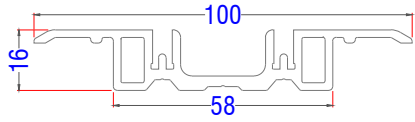

ASS70FD - Profiles

303320 - Low Threshold

Note: For non-weather rated opening only.