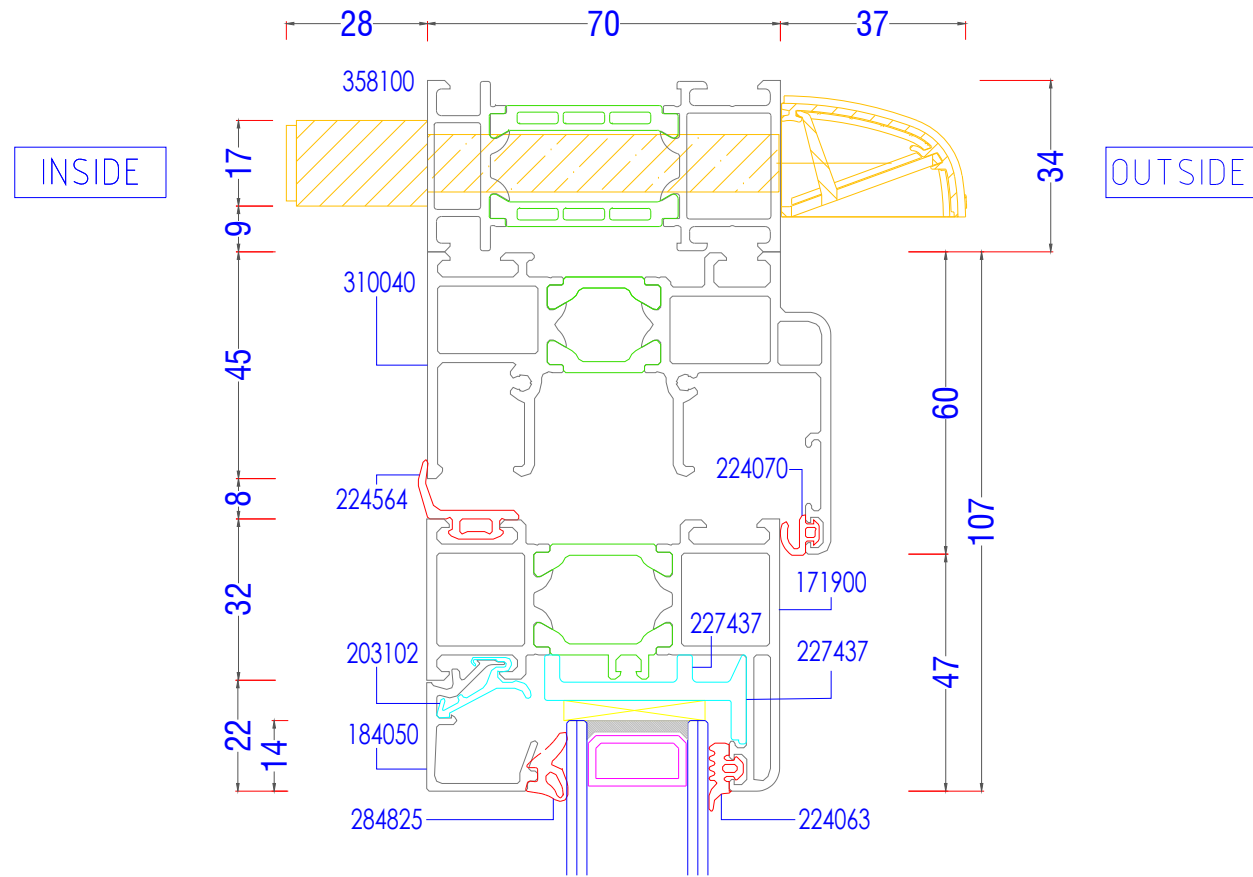

ASS70FD - Typical Sections

Head - Open In with 34mm Extension + Trickle Vent