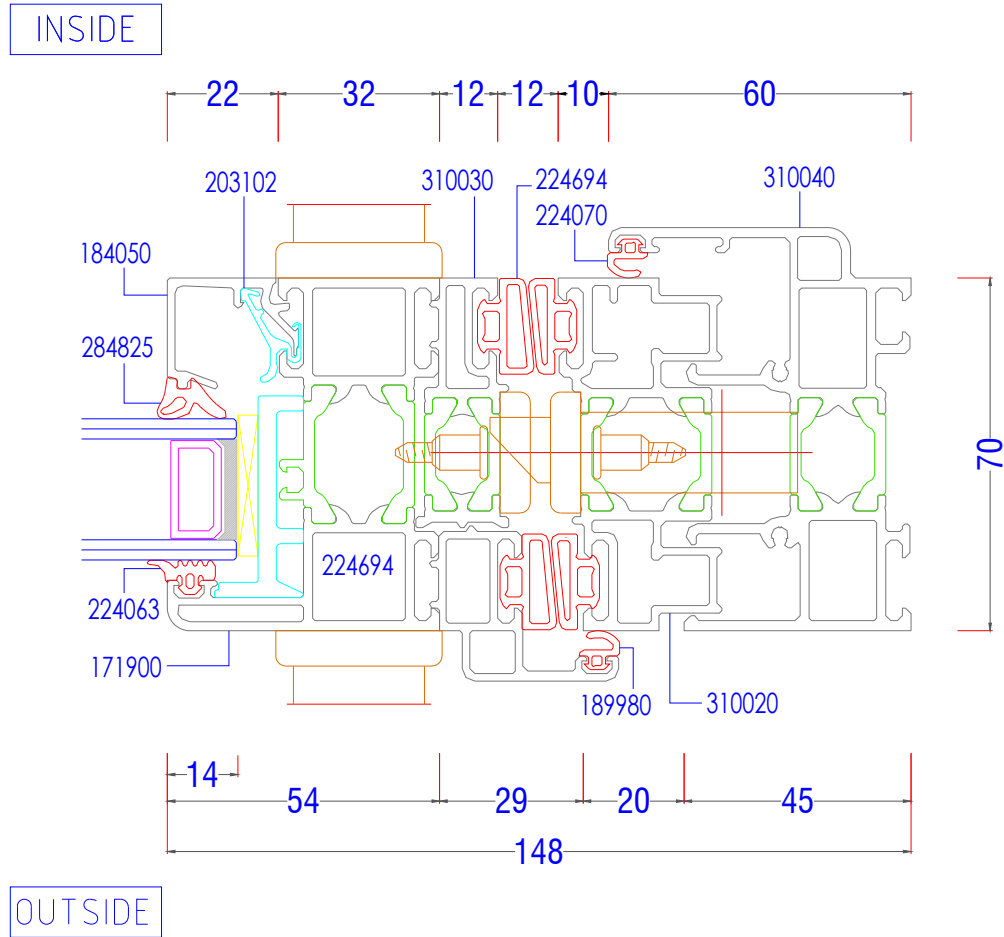

ASS70FD - Typical Sections

Jamb - Traffic Door Open Out