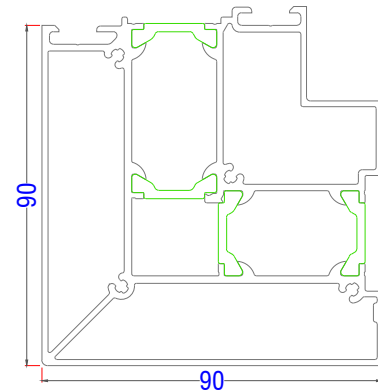

372100 - Insert Profile 26 /31

ASS70FD - Profiles

303320 - Low Threshold

Note: For non-weather rated opening only.

358100 - Insert Profile 26 /31

AL UK AW570 - 95mm Stub Nose Cill

487700 - Double-vent profile 90 / 109
90° double vent, inward opening

AL UK AW542 - 150mm Drop Nose Cill

487710 - Double-vent profile 90 / 90
90° double vent, outward opening

AL UK AW543 - 177mm Drop Nose Cill

ASS70FD - Typical Sections

Threshold - Open Out

ASS70FD - Typical Sections