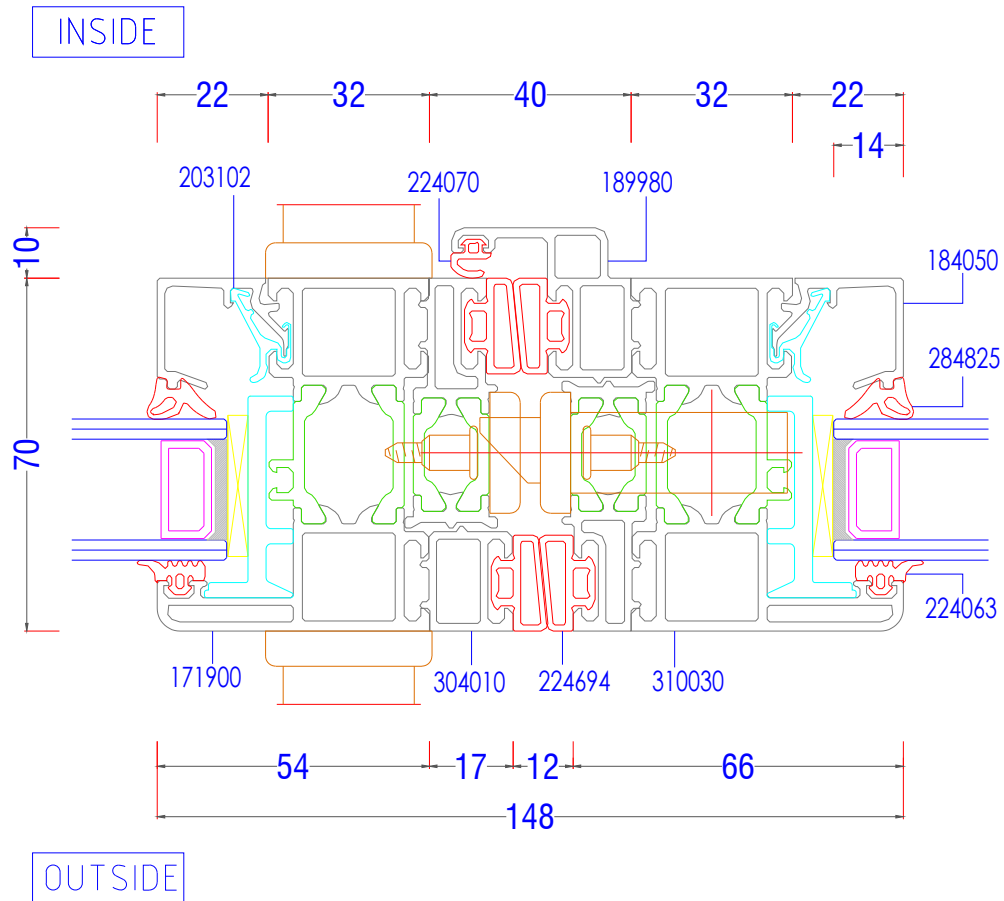

ASS70FD - Typical Sections

Meeting - Traffic To Even Open Out