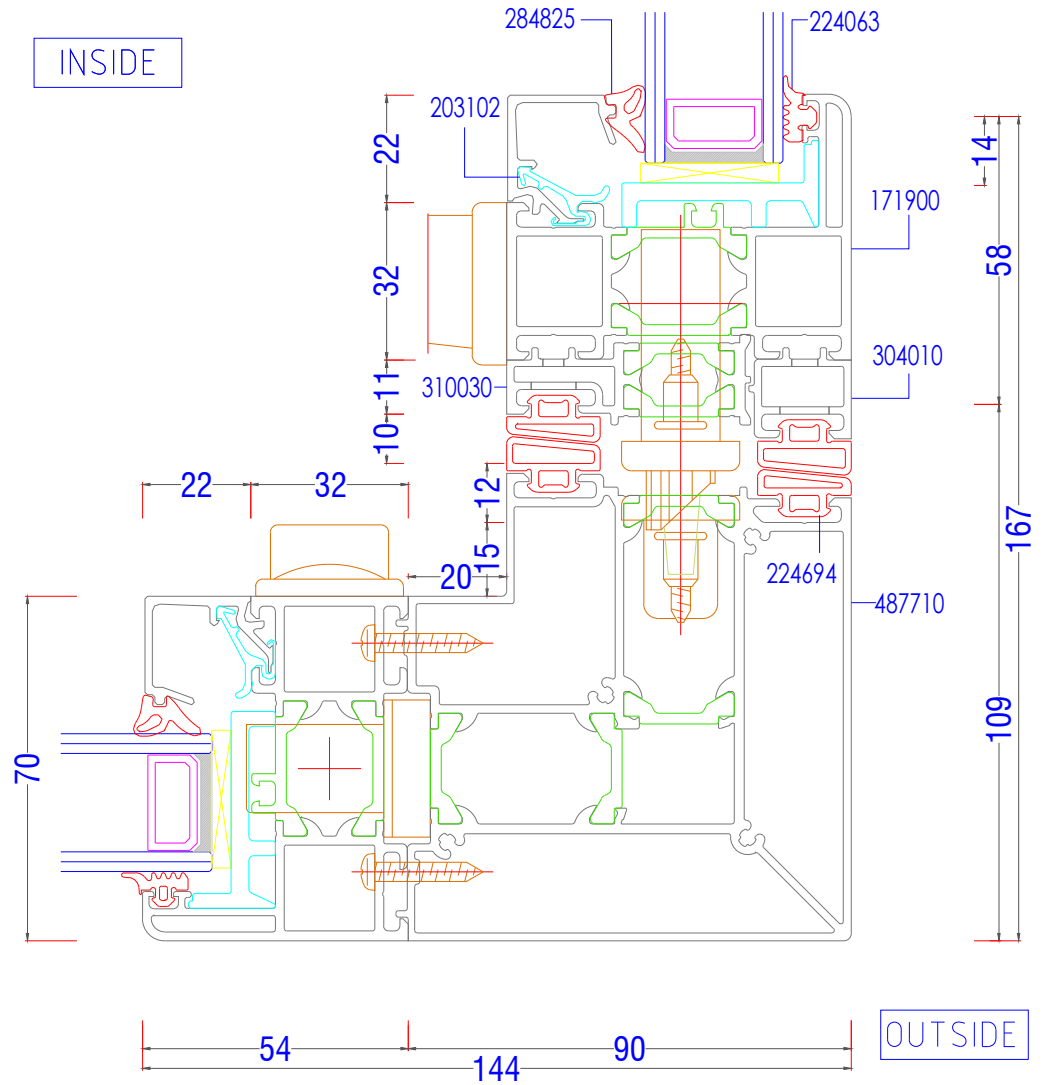

ASS70FD - Typical Sections

Corner Post - 90deg Floating Mullion Open Out