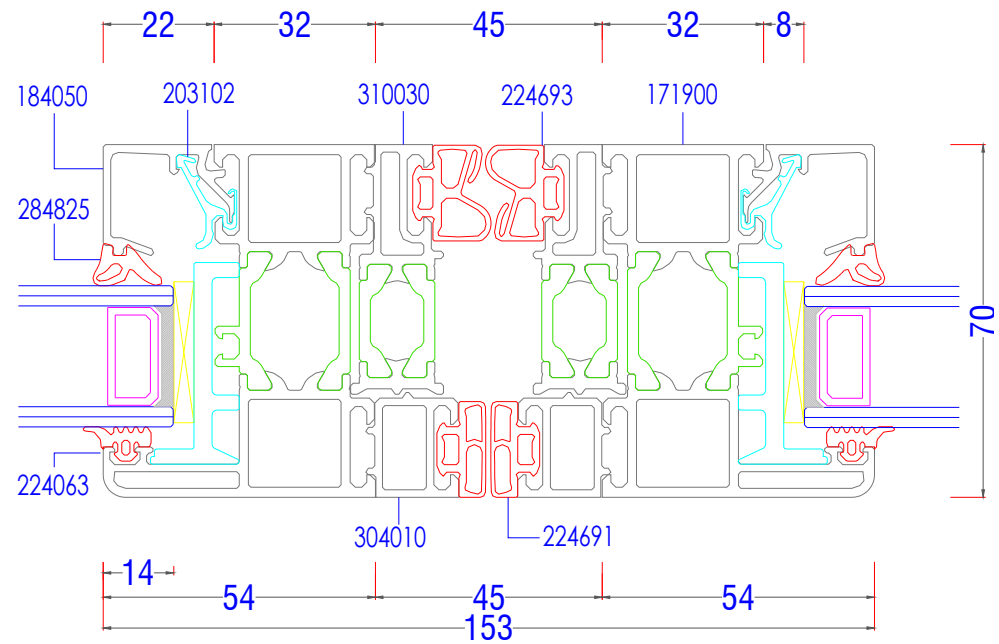

ASS70FD - Typical Sections

Meeting - EvenTo Even Open Out - No Traffic Door

INSIDE

OUTSIDE