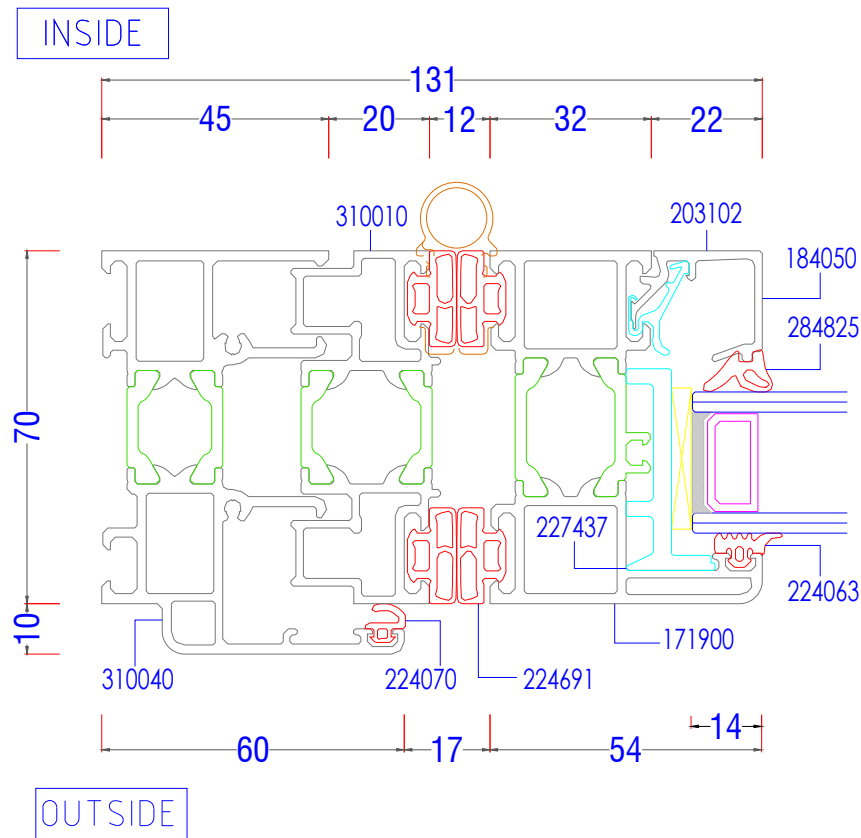

ASS70FD - Typical Sections

Head - Open In with 34mm Extension + Trickle Vent

ASS70FD - Typical Sections

Hinged Jamb - Open Out

ASS70FD - Typical Sections

Jamb - Hinged Open In

ASS70FD- Typical Sections

Interlock - Handle Open Out