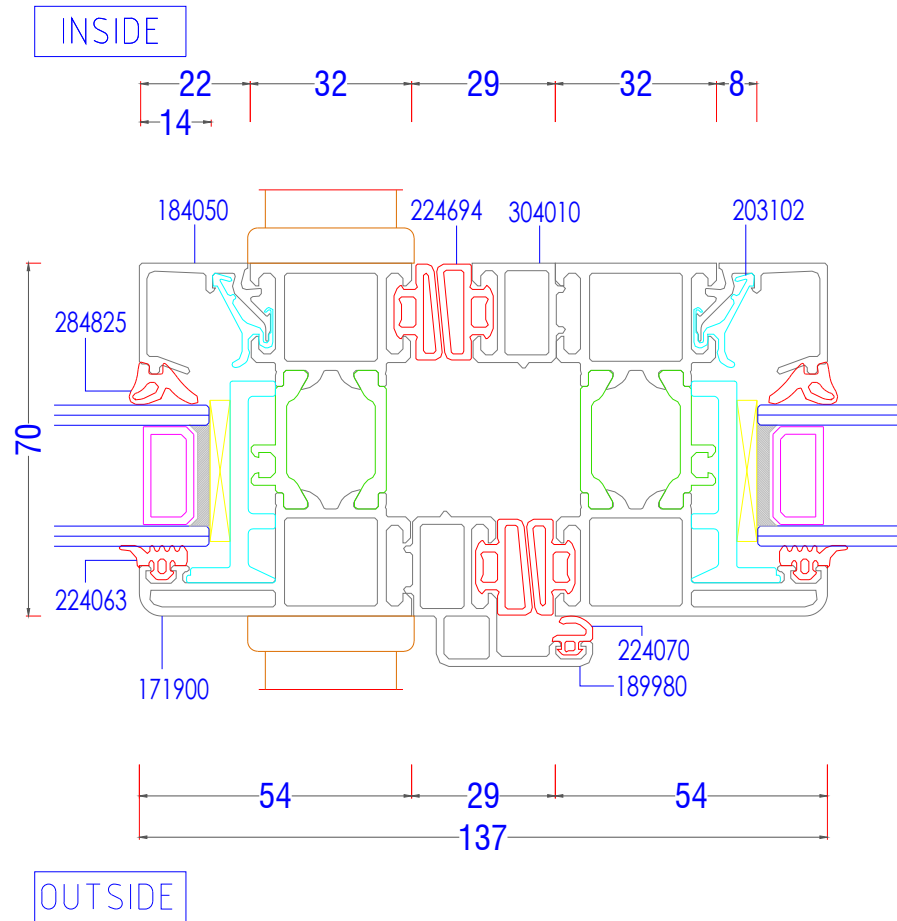

ASS70FD - Typical Sections

Meeting - Traffic To Odd Open Out