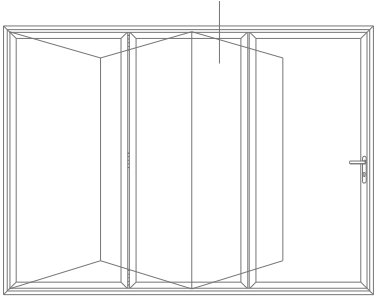

ASS70FD - Typical Sections

Head - Open In with 34mm Extension + Trickle Vent

ASS70FD - Typical Sections

Hinged Jamb - Open Out

ASS70FD - Typical Sections

Jamb - Hinged Open In

ASS70FD- Typical Sections

Interlock - Handle Open Out