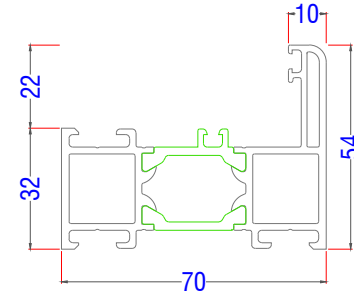

6 PANE - 642

7 PANE - 743

LOW THRESHOLD OPTION AVAILABLE

OPEN IN AND OPEN OUT CONFIGURATIONS AVAILABLE

90deg CORNER OPTION AVAILABLE

ASS70FD - Profiles

310040 - Outer Frame 45 /60

171900 - Vent Profile 32 /54

172330 - Outer Frame (Bottom) 45 /60

304010 - Insert Profile 16

310030 - Insert Profile 11

30010 - Insert Profile 15 /1 5

304020 - Insert profile

184050 - 22mm glazing bead

189980 - Rebate Profile 35

310020 - Insert Profile 15 /20