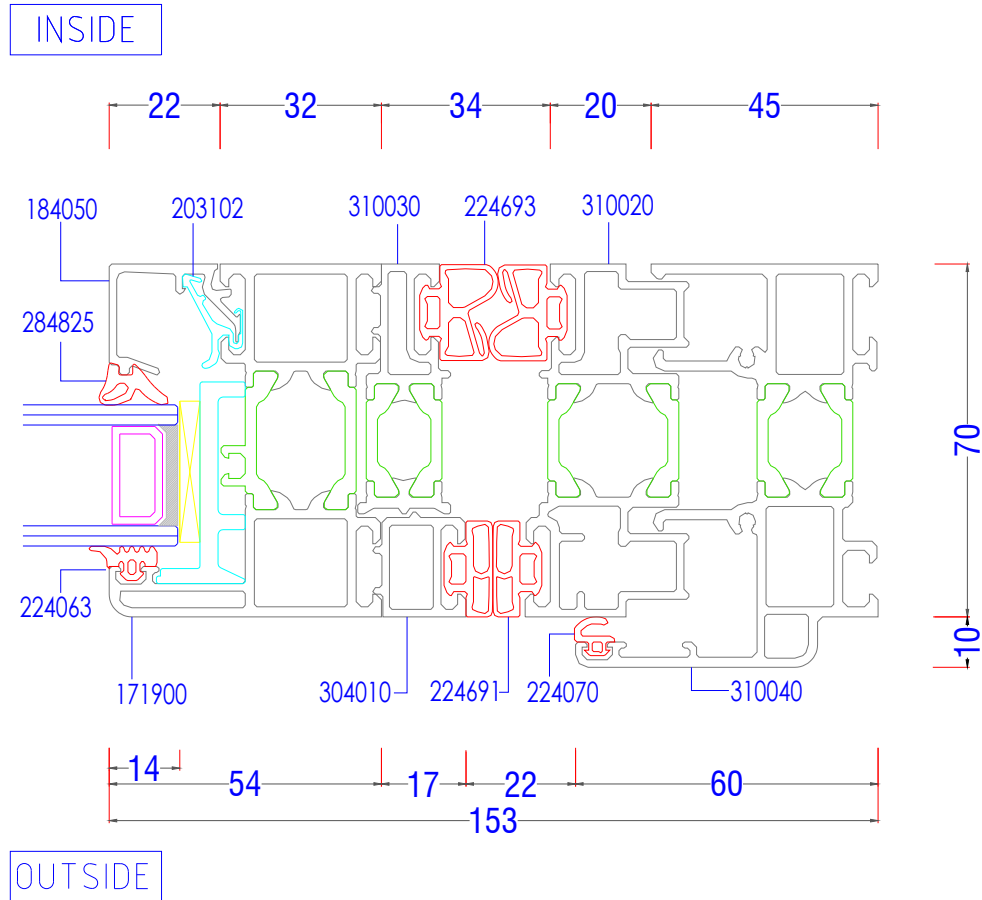

ASS70FD - Typical Sections

Jamb - Even Configuration - No Traffic Door