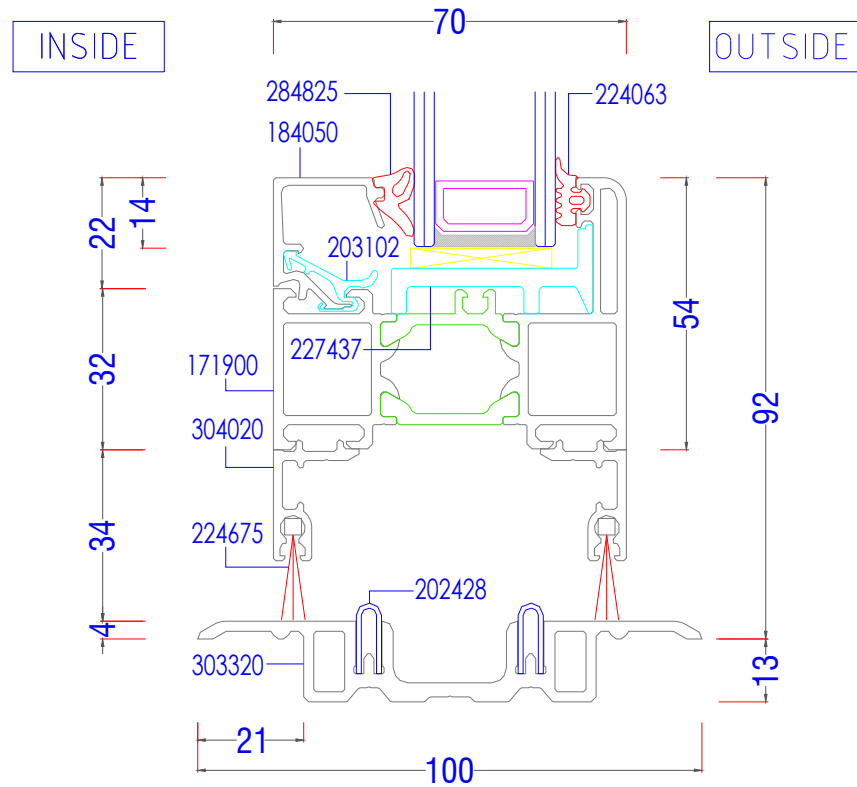

ASS70FD - Typical Sections

Threshold - Low Threshold

Note: For non-weather rated opening only.