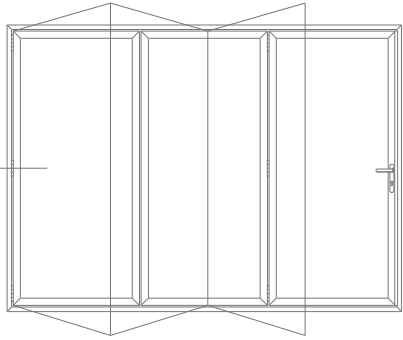

ASS70FD - Typical Sections

Head - Open In with 34mm Extension + Trickle Vent

ASS70FD - Typical Sections

Hinged Jamb - Open Out

ASS70FD - Typical Sections

Jamb - Hinged Open In

ASS70FD- Typical Sections

Interlock - Handle Open Out