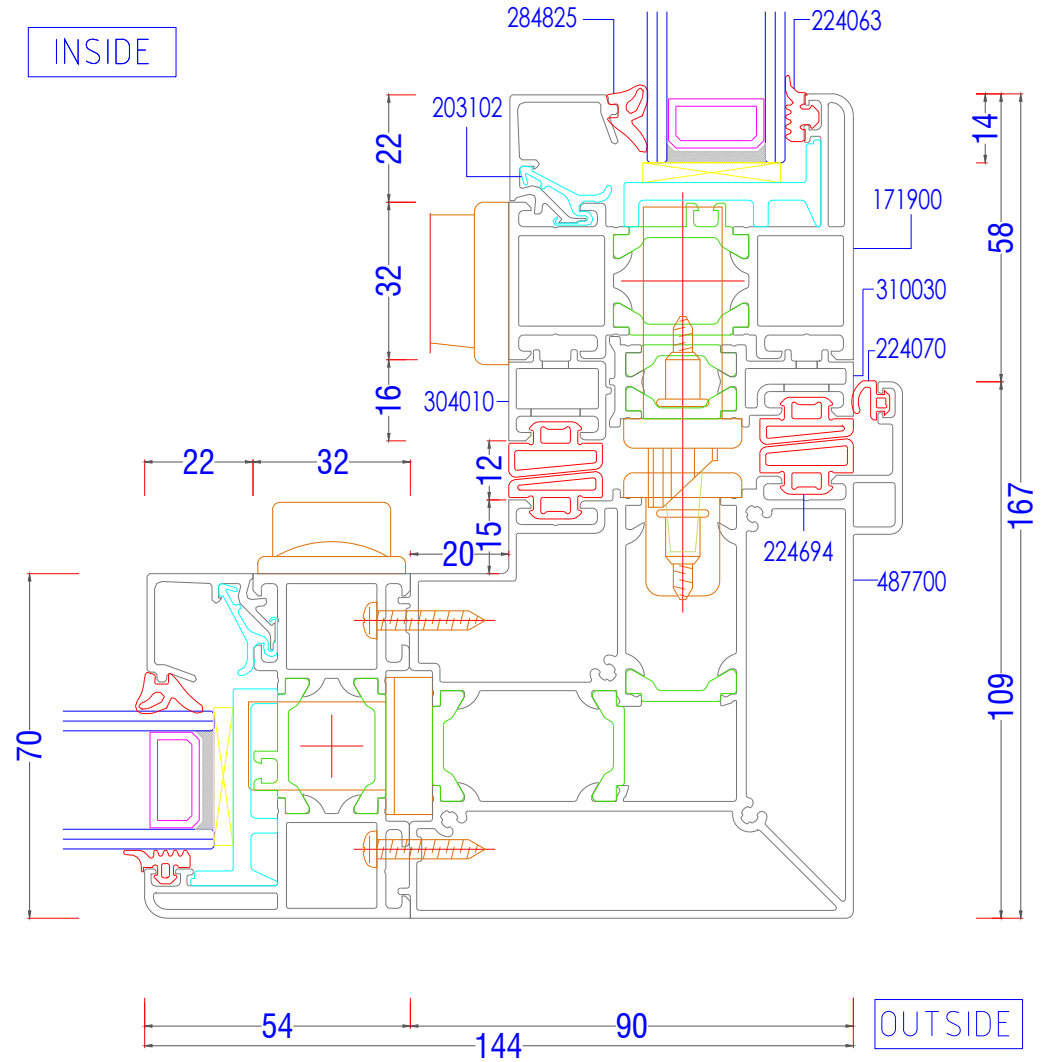

ASS70FD - Typical Sections

Corner Post - 90deg Floating Mullion Open In