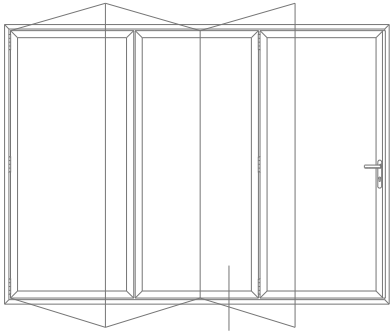

INSIDE

OUTSIDE

ASS70FD - Typical Sections

Jamb - Even Configuration - No Traffic Door

ASS70FD - Typical Sections

Threshold - Cill Options Face drainage

ASS70FD - Typical Sections

Threshold - Cill Options Concealed drainage