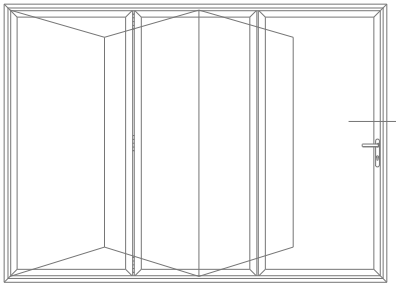

ASS70FD - Typical Sections

Jamb - Traffic Door Open In