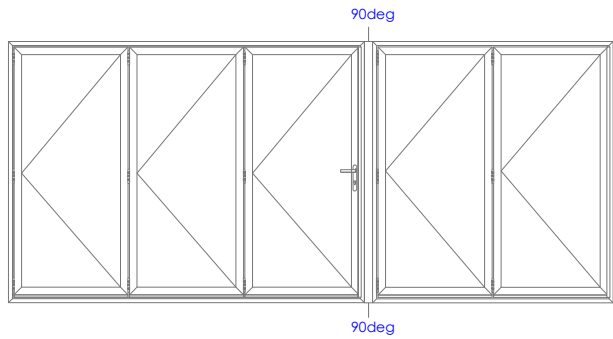

ASS70FD - Typical Sections

Corner Post - 90deg Floating Mullion Open In

Corner Post configuration
 Odd number of vents one direction,
 Even number of vents in other direction

ASS70FD - Typical Sections

Corner Post - 90deg Floating Mullion Open Out

Corner Post configuration
 Odd number of vents one direction,
 Even number of vents in other direction

Glass & Glazing Federation Member

Official Police Security Initiative

Arkay Windows is a specialist large-scale fabricator with over 30 years experience based in Watford, North West London.