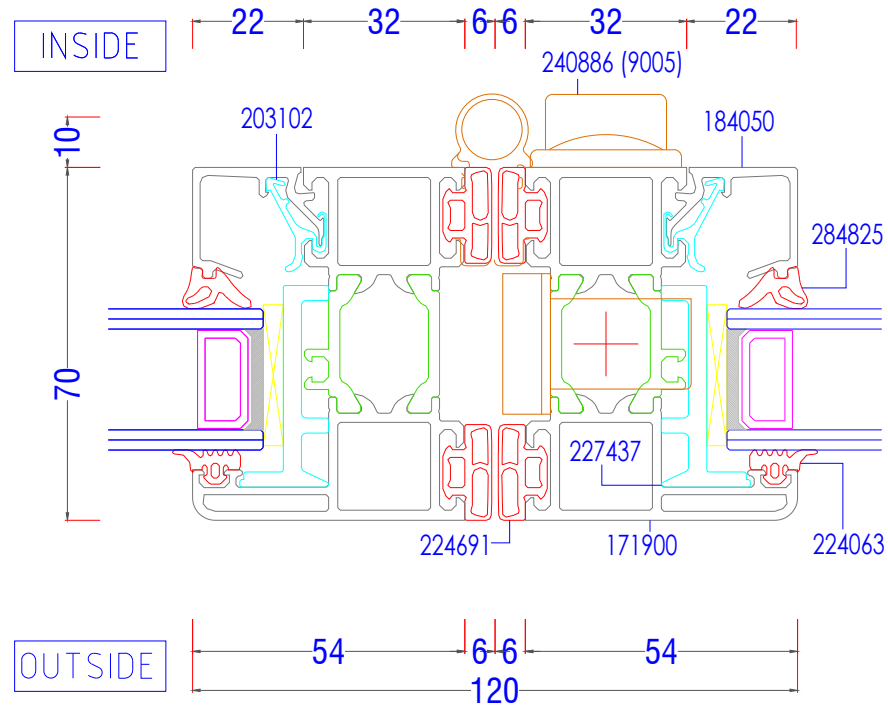

241627 - Non-Locking gearbox
241628 - Locking gearbox