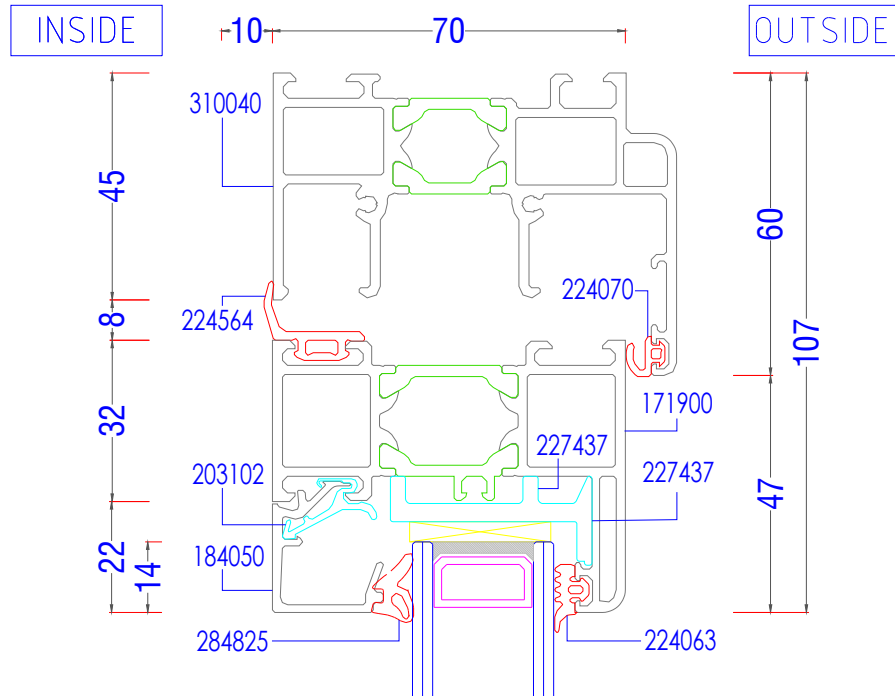

Threshold - Low Threshold

Note: For non-weather rated opening only.

ASS70FD - Typical Sections

Threshold - Open In

ASS70FD - Typical Sections

Head - Open Out

ASS70FD - Typical Sections

Head - Open In