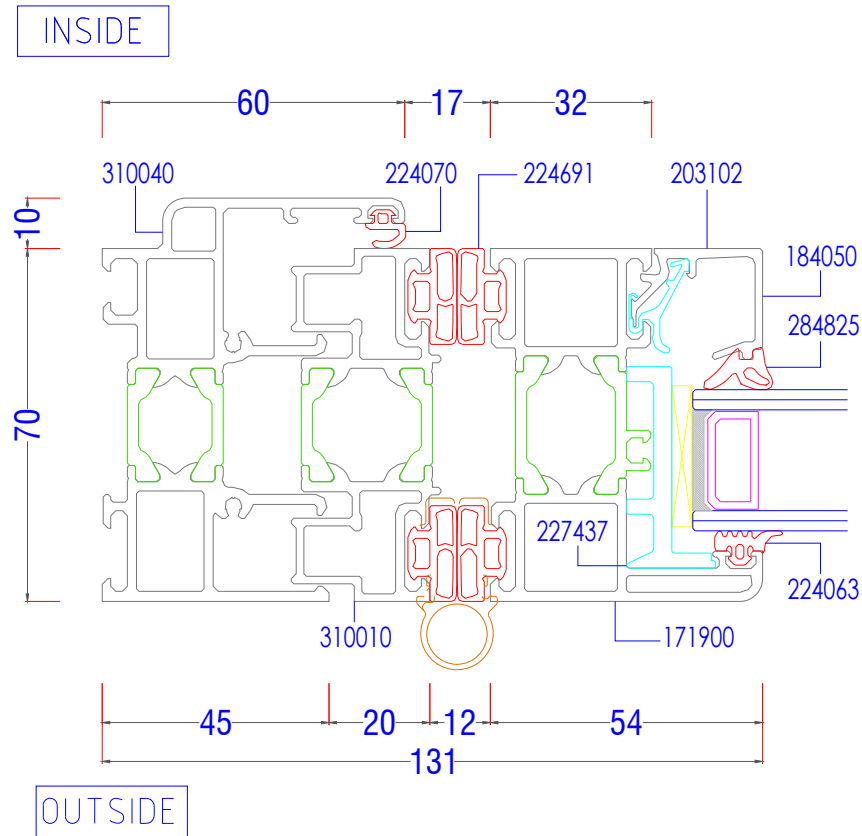

Threshold - Low Threshold

Note: For non-weather rated opening only.

ASS70FD - Typical Sections

Threshold - Open In

ASS70FD - Typical Sections

Head - Open Out

ASS70FD - Typical Sections

Head - Open In

ASS70FD - Typical Sections

Head - Open In with 34mm Extension + Trickle Vent

ASS70FD - Typical Sections

Hinged Jamb - Open Out

ASS70FD - Typical Sections

Jamb - Hinged Open In

ASS70FD- Typical Sections

Interlock - Handle Open Out