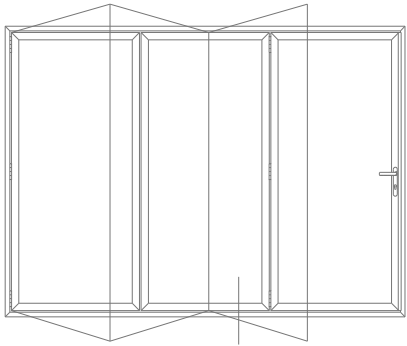

AL UK AW542 - 150mm Drop Nose Cill

487710 - Double-vent profile 90 / 90
90° double vent, outward opening

AL UK AW543 - 177mm Drop Nose Cill

ASS70FD - Typical Sections

Threshold - Open Out

ASS70FD - Typical Sections