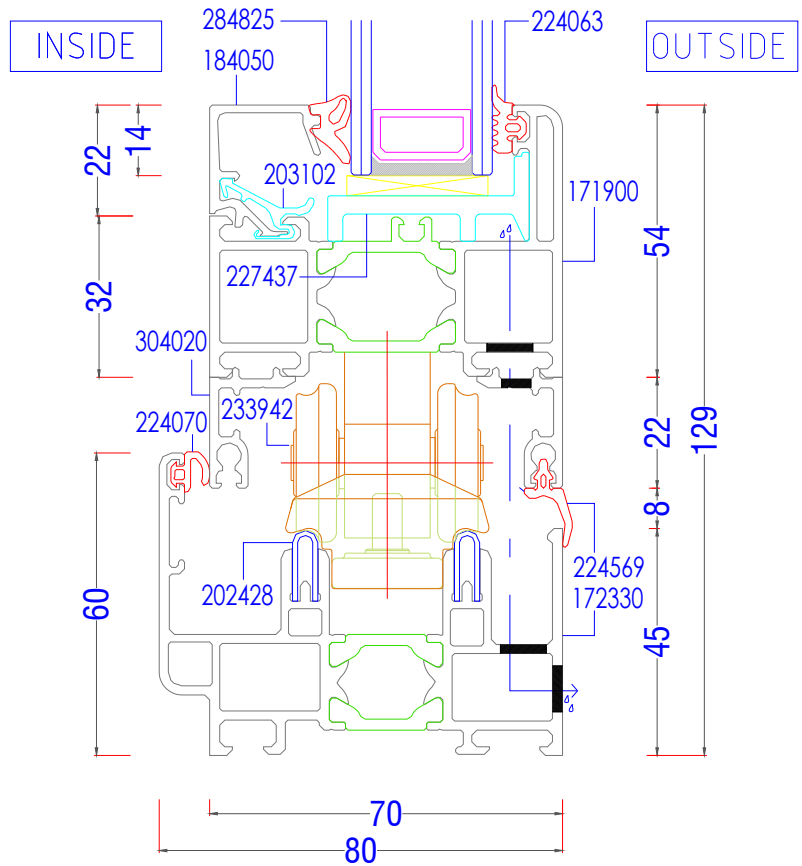

AL UK AW542 - 150mm Drop Nose Cill

487710 - Double-vent profile 90 / 90
90° double vent, outward opening

AL UK AW543 - 177mm Drop Nose Cill

ASS70FD - Typical Sections

Threshold - Open Out

ASS70FD - Typical Sections