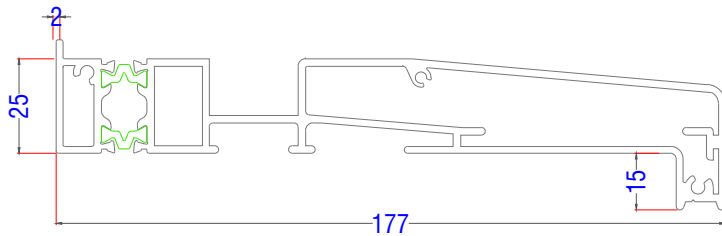

372100 - Insert Profile 26 /31

ASS70FD - Profiles

303320 - Low Threshold

Note: For non-weather rated opening only.

358100 - Insert Profile 26 /31

AL UK AW570 - 95mm Stub Nose Cill

487700 - Double-vent profile 90 / 109
90° double vent, inward opening

AL UK AW542 - 150mm Drop Nose Cill

487710 - Double-vent profile 90 / 90
90° double vent, outward opening

AL UK AW543 - 177mm Drop Nose Cill

ASS70FD - Typical Sections

Threshold - Open Out

ASS70FD - Typical Sections