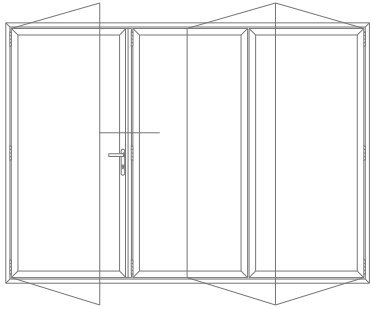

ASS70FD - Typical Sections

Meeting - Traffic To Even Open Out