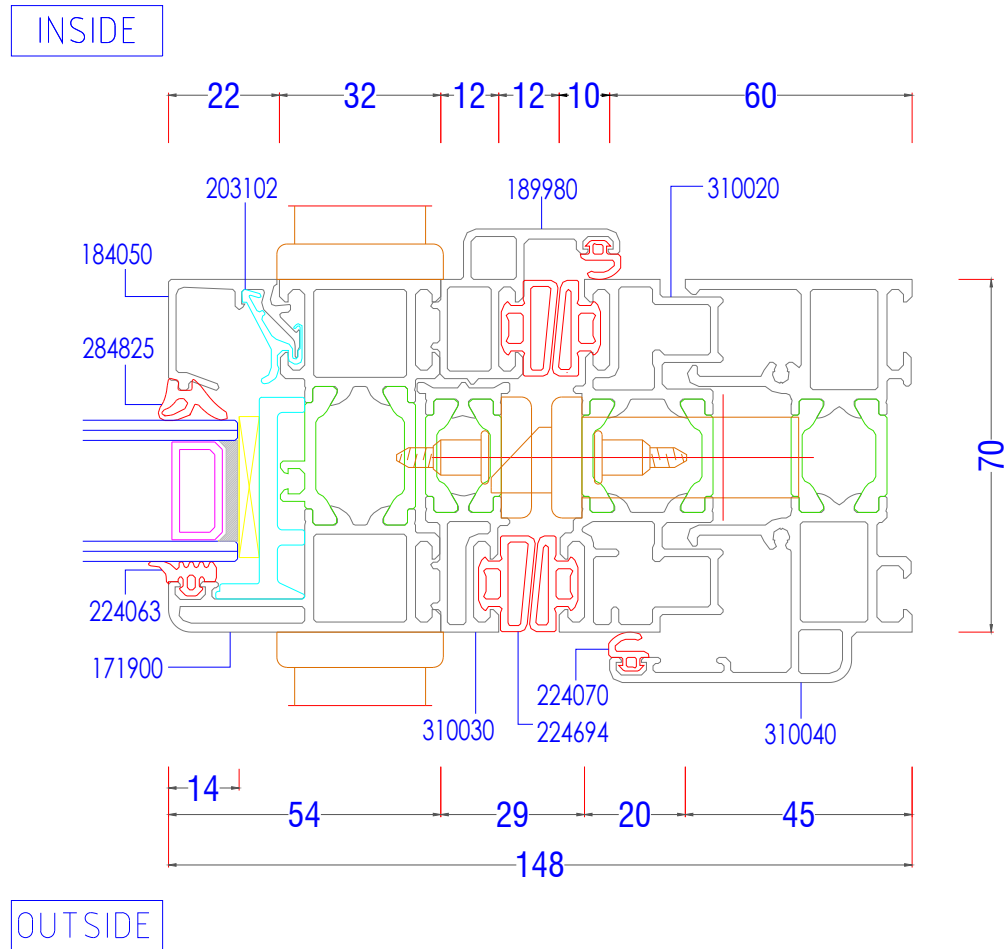

ASS70FD - Typical Sections

Jamb - Traffic Door Open In