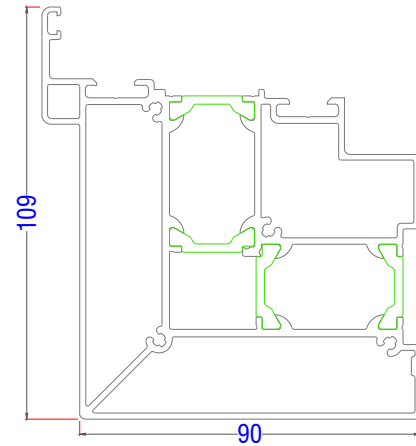

372100 - Insert Profile 26 /31

ASS70FD - Profiles

303320 - Low Threshold

Note: For non-weather rated opening only.

358100 - Insert Profile 26 /31

AL UK AW570 - 95mm Stub Nose Cill

487700 - Double-vent profile 90 / 109
90° double vent, inward opening

AL UK AW542 - 150mm Drop Nose Cill

487710 - Double-vent profile 90 / 90
90° double vent, outward opening

AL UK AW543 - 177mm Drop Nose Cill

ASS70FD - Typical Sections

Threshold - Open Out

ASS70FD - Typical Sections