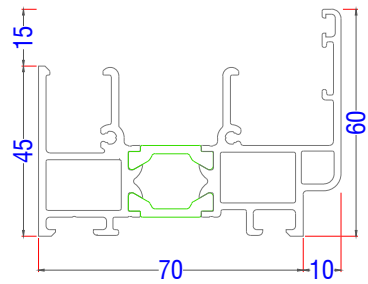

6 PANE - 642

7 PANE - 743

LOW THRESHOLD OPTION AVAILABLE

OPEN IN AND OPEN OUT CONFIGURATIONS AVAILABLE

90deg CORNER OPTION AVAILABLE

ASS70FD - Profiles

310040 - Outer Frame 45 /60

171900 - Vent Profile 32 /54

172330 - Outer Frame (Bottom) 45 /60

304010 - Insert Profile 16

310030 - Insert Profile 11

30010 - Insert Profile 15 /1 5

304020 - Insert profile

184050 - 22mm glazing bead

189980 - Rebate Profile 35

310020 - Insert Profile 15 /20