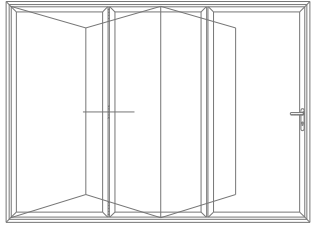

ASS70FD - Typical Sections

Interlock - T-Handle Open In