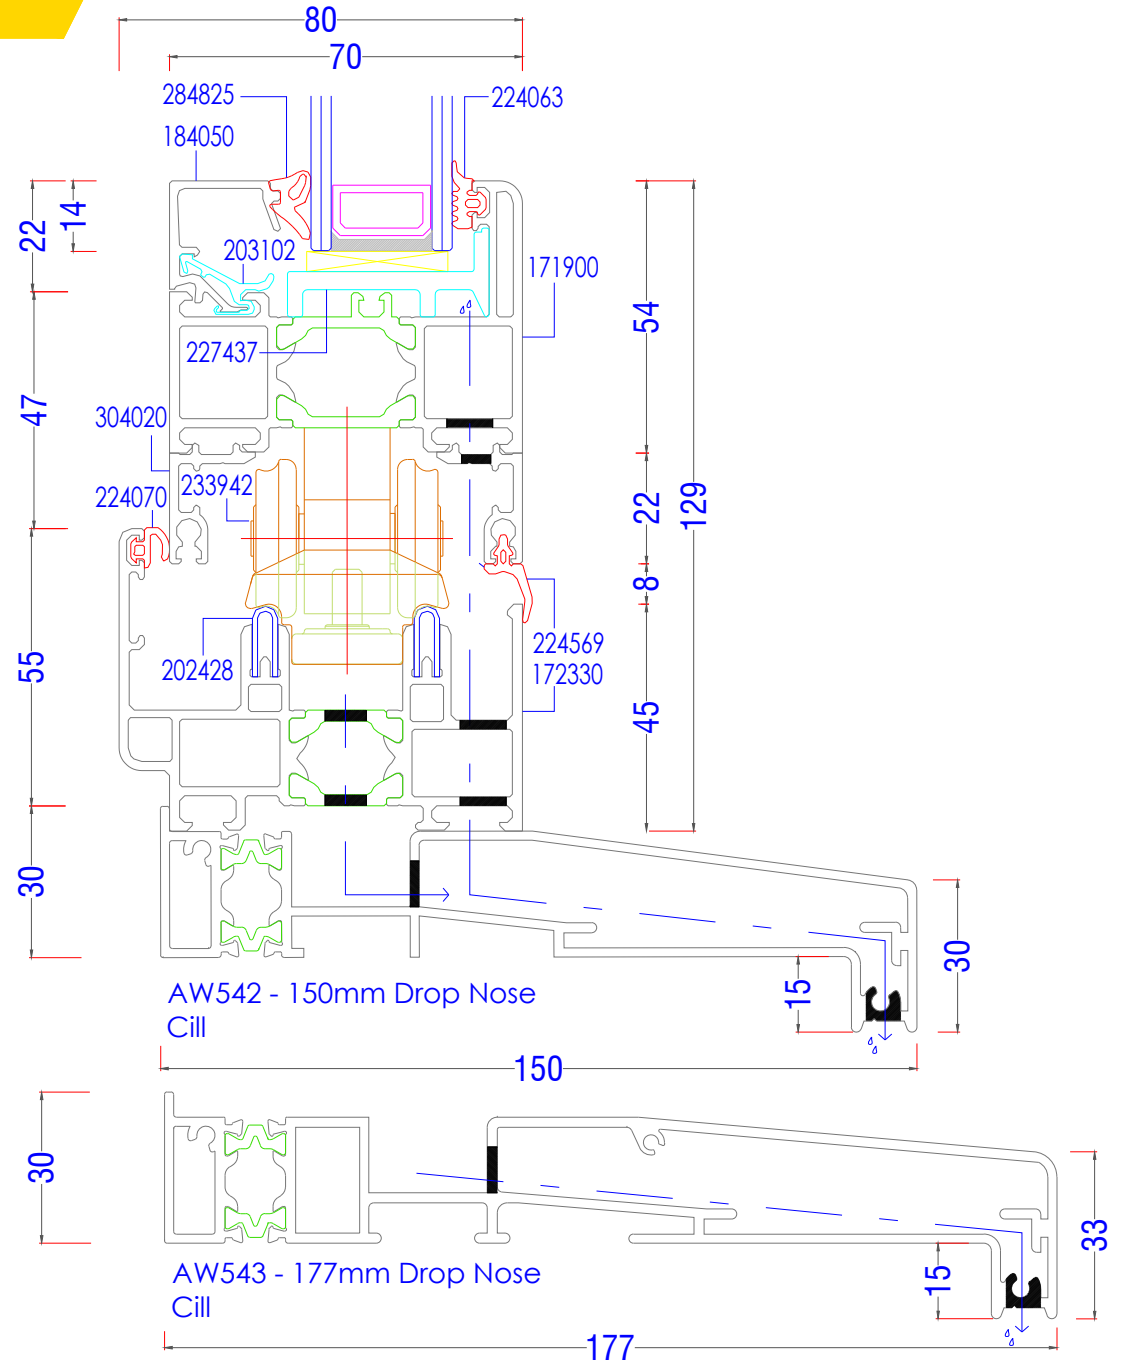

INSIDE

OUTSIDE

ASS70FD - Typical Sections

Jamb - Even Configuration - No Traffic Door

ASS70FD - Typical Sections

Threshold - Cill Options Face drainage

ASS70FD - Typical Sections

Threshold - Cill Options Concealed drainage