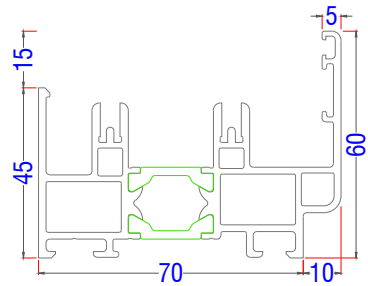

6 PANE - 642

7 PANE - 743

LOW THRESHOLD OPTION AVAILABLE

OPEN IN AND OPEN OUT CONFIGURATIONS AVAILABLE

90deg CORNER OPTION AVAILABLE

ASS70FD - Profiles

310040 - Outer Frame 45 /60

171900 - Vent Profile 32 /54

172330 - Outer Frame (Bottom) 45 /60

304010 - Insert Profile 16

310030 - Insert Profile 11

30010 - Insert Profile 15 /1 5

304020 - Insert profile

184050 - 22mm glazing bead

189980 - Rebate Profile 35

310020 - Insert Profile 15 /20