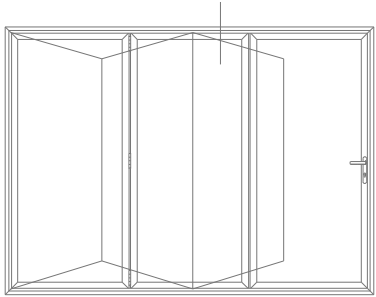

ASS70FD - Typical Sections

Head - Open In with 34mm Extension + Trickle Vent

ASS70FD - Typical Sections

Hinged Jamb - Open Out

ASS70FD - Typical Sections

Jamb - Hinged Open In

ASS70FD- Typical Sections

Interlock - Handle Open Out