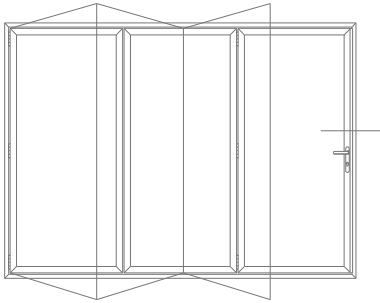

ASS70FD - Typical Sections

Jamb - Traffic Door Open Out