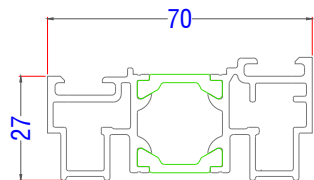

172330 - Outer Frame (Bottom) 45 /60

304010 - Insert Profile 16

310030 - Insert Profile 11

30010 - Insert Profile 15 /1 5

304020 - Insert profile

184050 - 22mm glazing bead

189980 - Rebate Profile 35

310020 - Insert Profile 15 /20

372100 - Insert Profile 26 /31

ASS70FD - Profiles

303320 - Low Threshold

Note: For non-weather rated opening only.

358100 - Insert Profile 26 /31

AL UK AW570 - 95mm Stub Nose Cill

487700 - Double-vent profile 90 / 109
90° double vent, inward opening