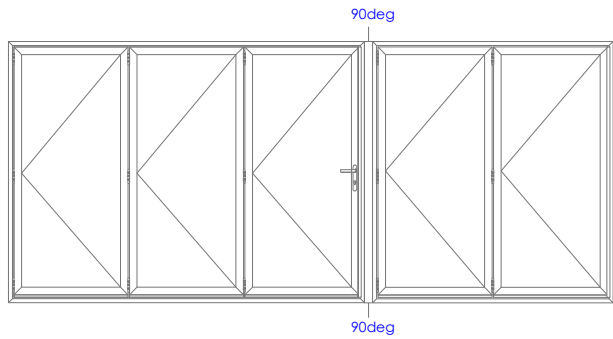

ASS70FD - Typical Sections

Corner Post - 90deg Floating Mullion Open In

Corner Post configuration
Odd number of vents one direction,
Even number of vents in other direction