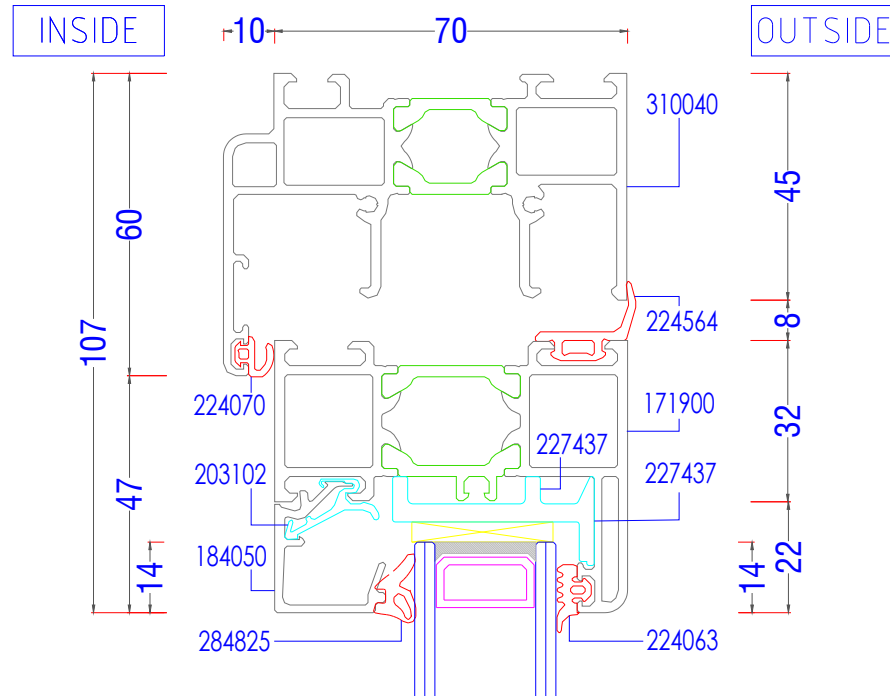

Threshold - Low Threshold

Note: For non-weather rated opening only.

ASS70FD - Typical Sections

Threshold - Open In

ASS70FD - Typical Sections

Head - Open Out

ASS70FD - Typical Sections

Head - Open In