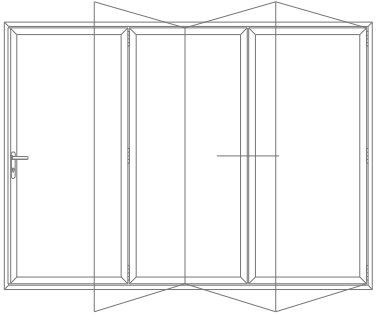

ASS70FD - Typical Sections

Head - Open In with 34mm Extension + Trickle Vent

ASS70FD - Typical Sections

Hinged Jamb - Open Out

ASS70FD - Typical Sections

Jamb - Hinged Open In

ASS70FD- Typical Sections

Interlock - Handle Open Out