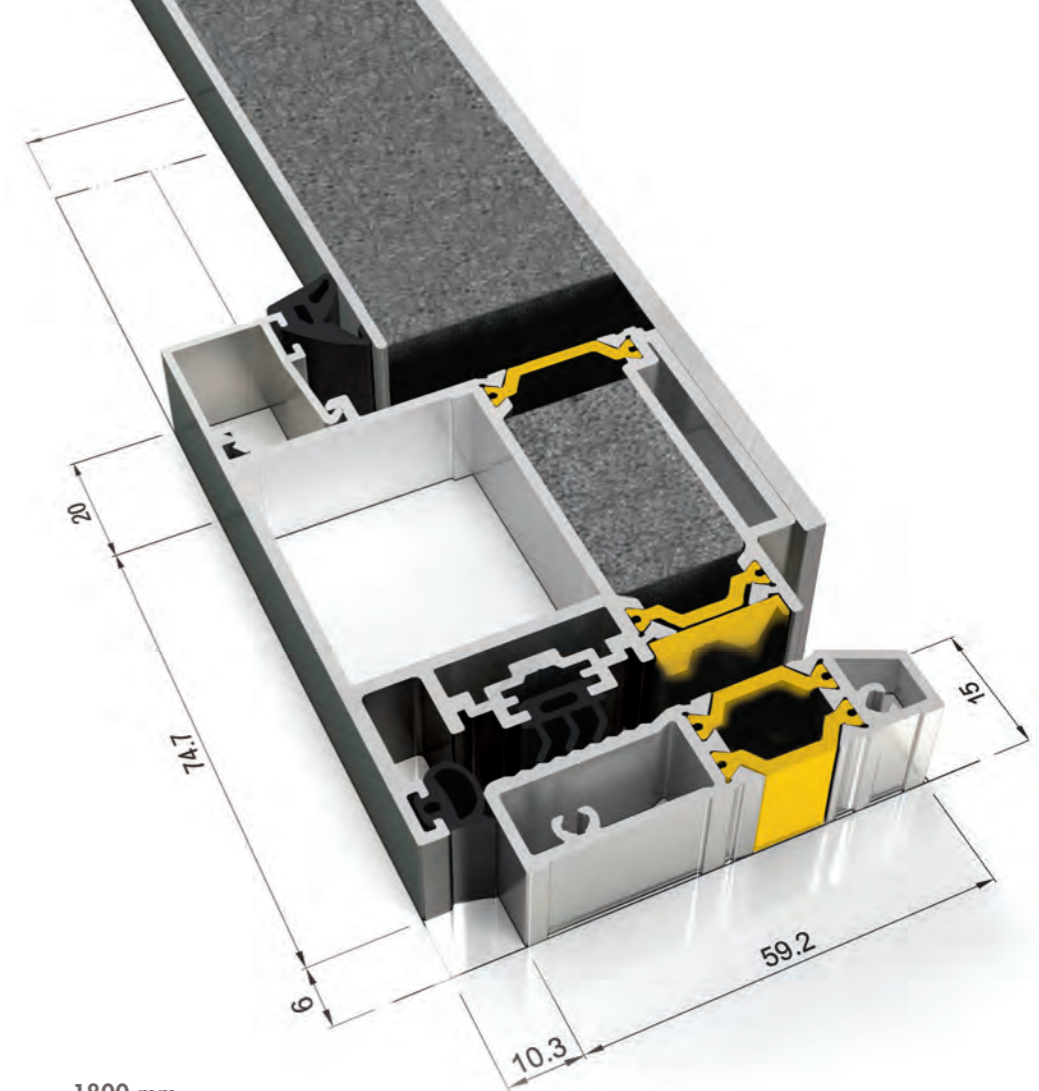

Automatic multi-point locking

Fully Reinforced 3mm aluminium external skin

Super insulated for U-Values as low as 0.86 W/m²K

Optional fully concealed hinges

Flush finish outside or both sides available

FEATURES	
FRAME DEPTH	70 mm
PANEL THICKNESS	42-70 mm
GLAZING METHOD	Structurally bonded
THRESHOLD HEIGHT	15 mm

PERFORMANCE	
U-VALUE	From 0.86 W/m ² K
AIR PERMEABILITY	Class 4
WATER TIGHTNESS	Class 6A
WIND RESISTANCE	Class C4
MAXIMUM ACOUSTIC INSULATION	38 dB Rw

Size Limits

Maximum panel width	1800 mm
Maximum panel height	3000 mm
Maximum panel weight	220 kg