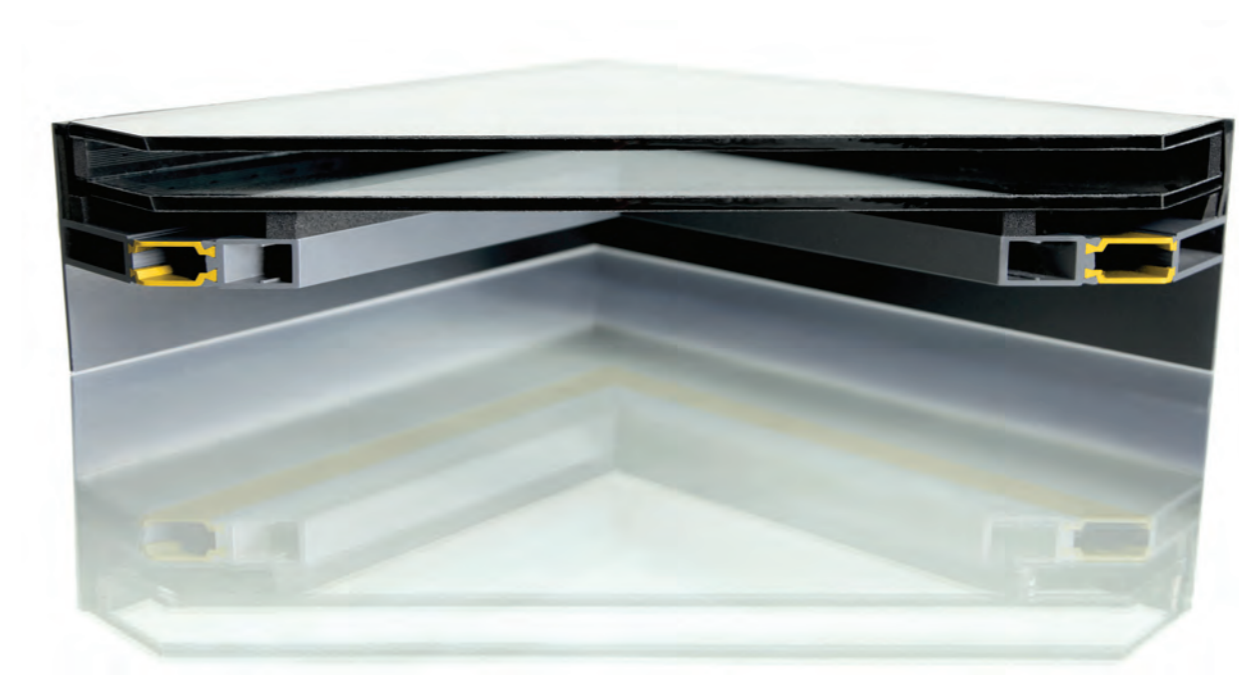

infinilight@arkaywindows.com
www.arkaywindows.com

 **Arkay Windows**

INFINILIGHT

THE SPECTACULAR NEW
FRAMELESS ROOF-LIGHT
WITH FULL THERMAL BREAK

Enjoy the sky above without obstruction.
InfiniLIGHT lets natural light flood in with no frame to block your view, whilst the latest thermal technology helps to create unprecedented insulation levels.

-
Fully thermally-broken profile
-
Frameless internal finish
-
Flush-glazed external finish
-
Walk-on glazing option
-
Designed for rapid installation

Size Limits

Maximum Length	3000mm (Larger Available on Request)
Maximum Width	2000mm (Larger Available on Request)
Maximum Weight	1000 kg