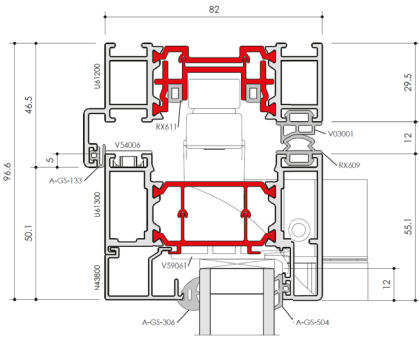

Slim 122mm Glass-To-Glass Sightline

Redesigned Flush Pop-Out Handle

Heavy-Duty Stainless Steel Rollers As Standard

Can Achieve PAS 24 / Secured by Design

Opening Inward Or Outwards

Available In A Wide Range Of Finishes

Matching Single And Double Door Option

Contemporary Square Appearance And Beading

F82+ Head / A

F82+ Meeting Style / B

F82+ Locking Jamb / C

Size Limits

Maximum Panel Width 1200 mm

Maximum Panel Height 3000 mm

Maximum Panel Weight 150 kg

PERFORMANCE

U-VALUE	From 1.2 W/m ² K
AIR PERMEABILITY	Class 4
WATER TIGHTNESS	Class 9A
WIND RESISTANCE	Class 5
ENHANCED SECURITY	PAS24

FRAME DEPTH	82 mm
GLAZING THICKNESS	28-44 mm
GLAZING METHOD	Internally beaded
INTERLOCK SIGHTLINE	122 mm
FRAME / HEAD SIGHTLINE	97mm

THRESHOLD HEIGHT

STANDARD	46.5 mm
STANDARD + CILL	71.5 mm
LOW	29.5 mm
LOW + CILL	54.5 mm