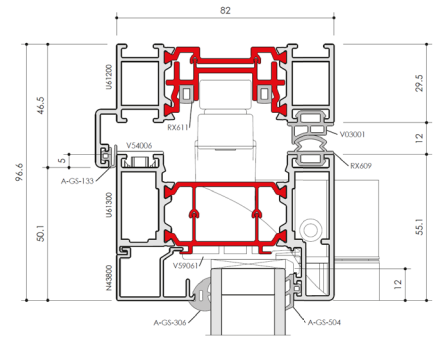

Matching Single And Double Door Option

Contemporary Square Appearance And Beading

F82+ Head / A

F82+ Meeting Style / B

F82+ Locking Jamb / C

Size Limits

Maximum Panel Width 1200 mm

Maximum Panel Height 3000 mm

Maximum Panel Weight 150 kg

PERFORMANCE

U-VALUE	From 1.2 W/m ² K
AIR PERMEABILITY	Class 4
WATER TIGHTNESS	Class 9A
WIND RESISTANCE	Class 5
ENHANCED SECURITY	PAS24

FRAME DEPTH	82 mm
GLAZING THICKNESS	28-44 mm
GLAZING METHOD	Internally beaded
INTERLOCK SIGHTLINE	122 mm
FRAME / HEAD SIGHTLINE	97mm

THRESHOLD HEIGHT

STANDARD	46.5 mm
STANDARD + CILL	71.5 mm
LOW	29.5 mm
LOW + CILL	54.5 mm