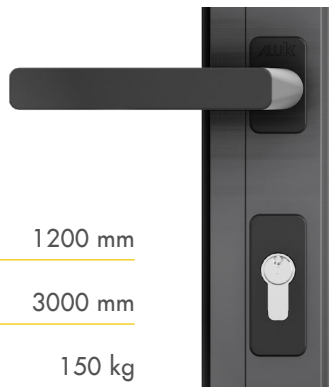

Slim 122mm Glass-To-Glass Sightline

Redesigned Flush Pop-Out Handle

Heavy-Duty Stainless Steel Rollers As Standard

Can Achieve PAS 24 / Secured by Design

Opening Inward Or Outwards

Available In A Wide Range Of Finishes

Matching Single And Double Door Option

Contemporary Square Appearance And Beading

F82+ Head / A

F82+ Meeting Style / B

F82+ Locking Jamb / C

Size Limits

Maximum Panel Width 1200 mm

Maximum Panel Height 3000 mm

Maximum Panel Weight 150 kg

PERFORMANCE

U-VALUE	From 1.2 W/m ² K
AIR PERMEABILITY	Class 4
WATER TIGHTNESS	Class 9A
WIND RESISTANCE	Class 5
ENHANCED SECURITY	PAS24

FRAME DEPTH	82 mm
GLAZING THICKNESS	28-44 mm
GLAZING METHOD	Internally beaded
INTERLOCK SIGHTLINE	122 mm
FRAME / HEAD SIGHTLINE	97mm