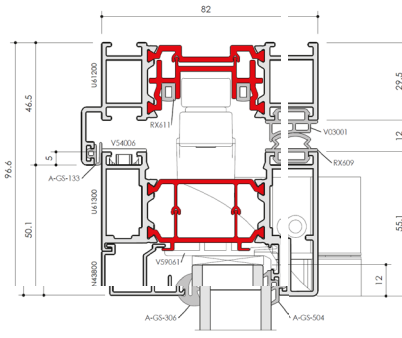

Slim 122mm Glass-To-Glass Sightline

Redesigned Flush Pop-Out Handle

Heavy-Duty Stainless Steel Rollers As Standard

Can Achieve PAS 24 / Secured by Design

Opening Inward Or Outwards

Available In A Wide Range Of Finishes

Matching Single And Double Door Option

Contemporary Square Appearance And Beading

F82+ Head / A

F82+ Meeting Style / B

F82+ Locking Jamb / C

Size Limits

Maximum Panel Width 1200 mm

Maximum Panel Height 3000 mm

Maximum Panel Weight 150 kg

PERFORMANCE

U-VALUE	From 1.2 W/m ² K
AIR PERMEABILITY	Class 4
WATER TIGHTNESS	Class 9A
WIND RESISTANCE	Class 5
ENHANCED SECURITY	PAS24

FRAME DEPTH	82 mm
GLAZING THICKNESS	28-44 mm
GLAZING METHOD	Internally beaded
INTERLOCK SIGHTLINE	122 mm
FRAME / HEAD SIGHTLINE	97mm

THRESHOLD HEIGHT

STANDARD	46.5 mm
STANDARD + CILL	71.5 mm
LOW	29.5 mm
LOW + CILL	54.5 mm