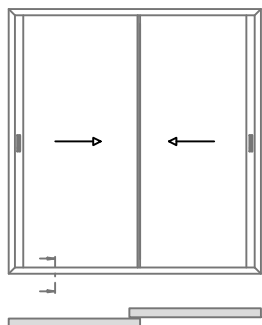

# InfiniGLIDE3 - Typical Sections

Duo Frame - 177mm