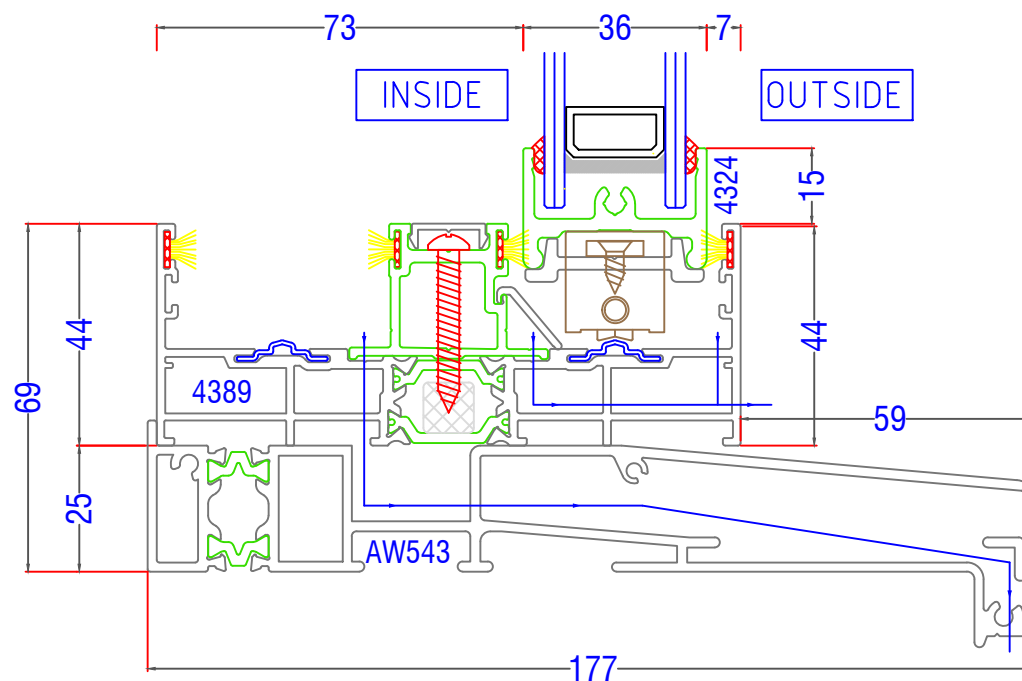

# InfiniGLIDE3 - Typical Sections

Duo Frame - 177mm