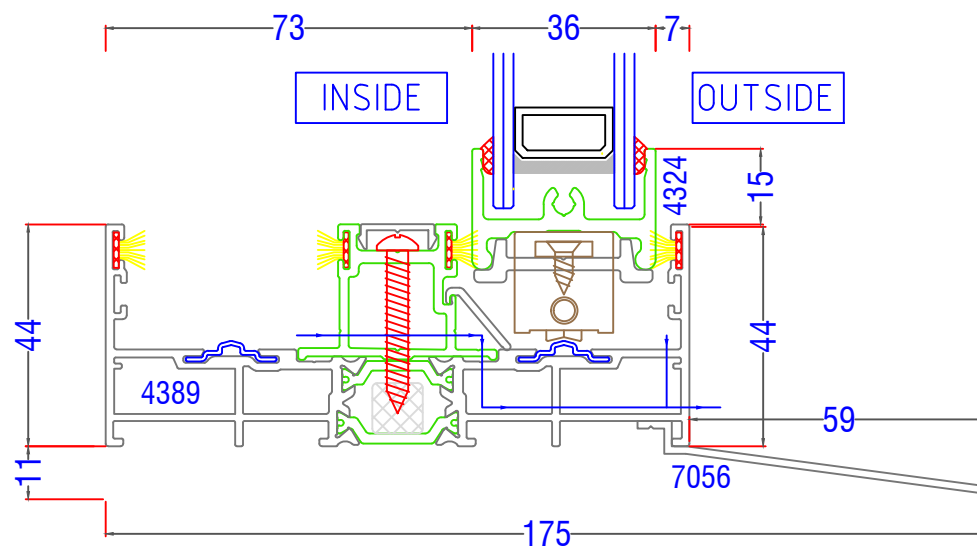

InfiniGLIDE3 - Typical Sections

Duo Frame - 60mm Cill Nose