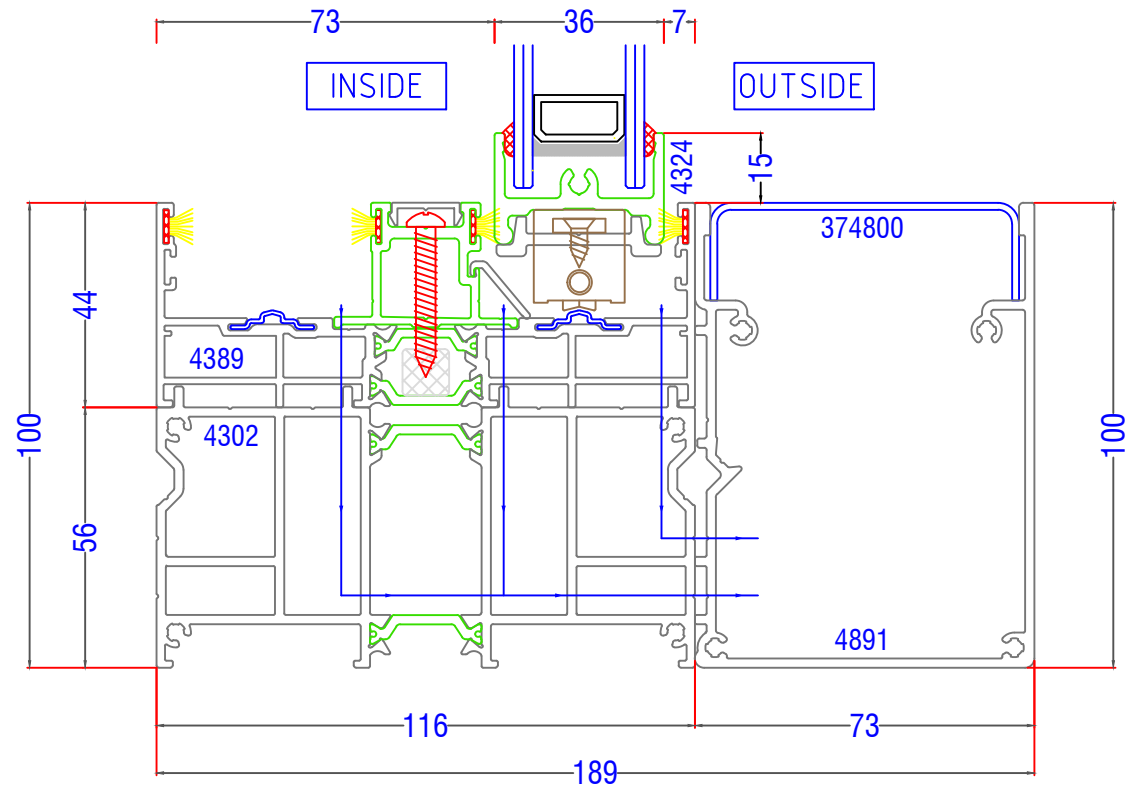

InfiniGLIDE3 - Typical Sections

Duo Frame - Drainage Base + Gutter