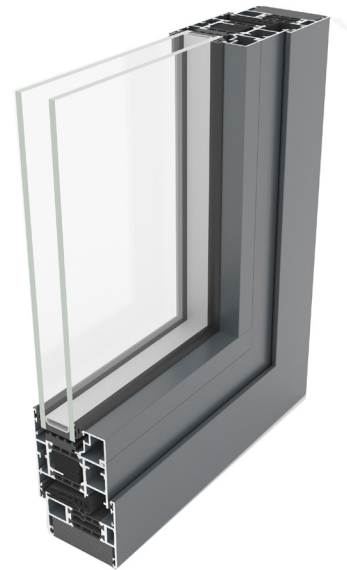

Size Limits Max Weights

	Caseмент	TBT	TSR
Top Hung	180kg	-	-
Tilt Before Turn	-	100kg	-
Side Hung	55kg	100kg	-
Bottom Hung	60kg	-	-
Top Swing	-	-	60kg
Side Swing	-	-	45kg
Fixed Light	250kg	250kg	250kg

	CASEMENT	TBT	TSR
FRAME DEPTH	58mm	58mm	58mm
DUAL COLOUR OPTION	Yes	Yes	Yes
MULTI-POINT LOCKING	Yes	Yes	Yes
GLAZING OPTIONS	Internal & External Bead	Internal & External Bead	Internal Bead
GLAZING THICKNESS	24mm - 40mm	24mm - 40mm	24mm - 28mm
SIGHTLINE FRAME TO VENT	75mm	86mm	103mm
SIGHTLINE FRAME TO MULLION	89mm	100mm	161mm
SIGHTLINE FIXED LIGHT	43mm	43mm	-

PERFORMANCE	CASEMENT	TBT	TSR
U-VALUE DOUBLE GLAZING	1.4 W/m²K	1.5 W/m²K	1.7 W/m²K
U-VALUE TRIPLE GLAZING	1.2 W/m²K	1.3 W/m²K	-
WINDOW ENERGY RATING	B-C	B-C	-
GREEN GUIDE RATING	A Rated	A Rated	A Rated
ACOUSTIC PERFORMANCE	Rw (C;Ctr) 42 (-1;-5) db	Rw (C;Ctr) 44 (-1;-4) db	-
AIR TIGHTNESS	Class 4	Class 4	Class 4
WATER TIGHTNESS	Class 9A	Class 9A	Class 9A
WIND LOAD	Class E2400	Class E2400	Class A5
SECURITY	PAS 24	PAS 24	PAS 24
3RD PART CERTIFICATION	Q-Mark	Q-Mark	Q-Mark
SECURED BY DESIGN	Yes	Yes	Yes