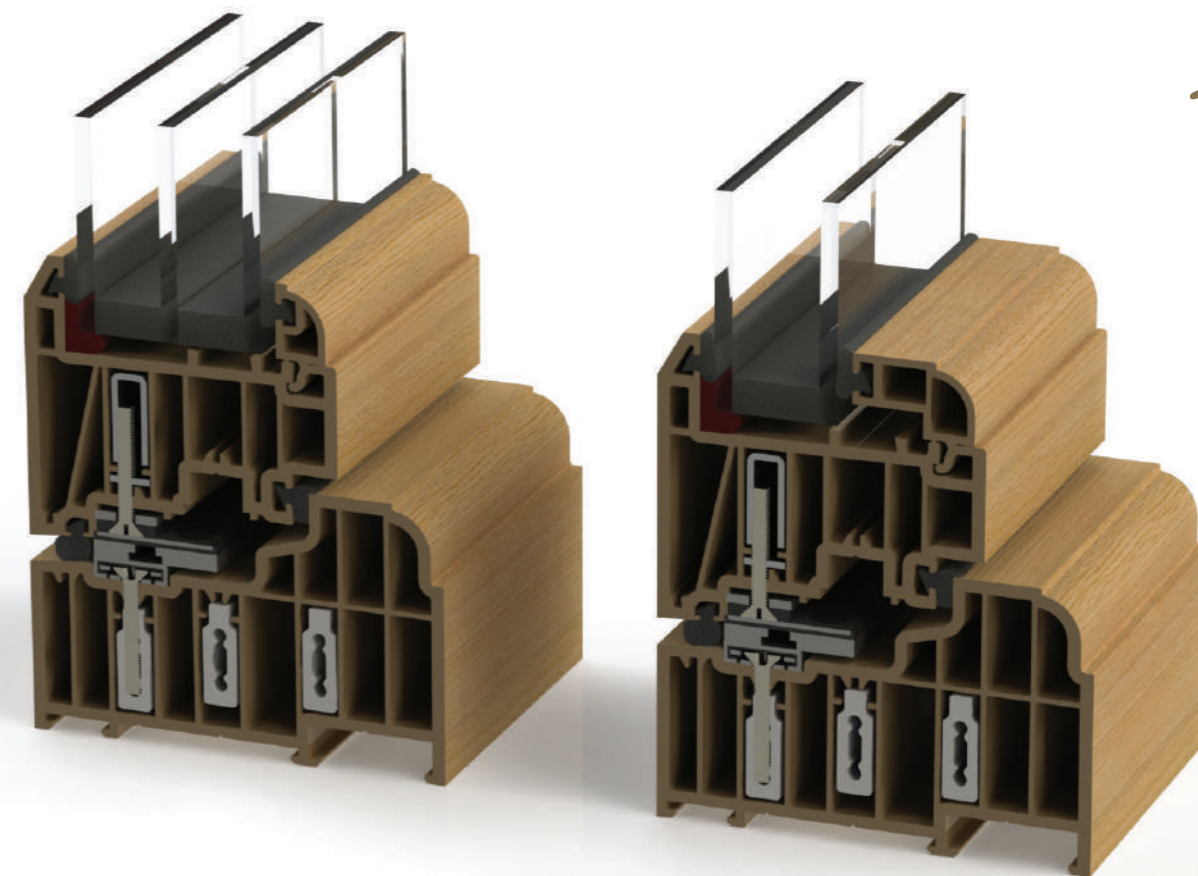

R9®

Size Limits

Maximum panel width	900 mm
Maximum panel height	2100 mm

R9 RESIDENCE 9

RESIDENCE 9 is a window and door system designed to authentically replicate 19th Century timber designs.

Residence 9 is a clever blend of old and new. It fuses classic aesthetics with a twist of modern materials. The modern composite material lends itself to the sometimes frantic pace of modern living by being virtually maintenance free; no painting or staining required, so you can spend more time doing the things you love.

Traditional sightlines

Uniquely engineered 'easy clean' rebates

Leading thermal and acoustic performance

Over 40 colour options

Designed and made in the UK

THRESHOLD HEIGHT	65 mm
GLAZING THICKNESS	28 mm and 44 mm
GLAZING METHOD	Beading with glass bonding
MINIMUM SIGHTLINE	114 mm
FRAME DEPTH	100 mm

PERFORMANCE	
U-VALUE	From 0.7 W/m²K
AIR PERMEABILITY	Class 4
WATER TIGHTNESS	Class E900
WIND RESISTANCE	Class C4
MAXIMUM ACOUSTIC INSULATION	36 dB Rw