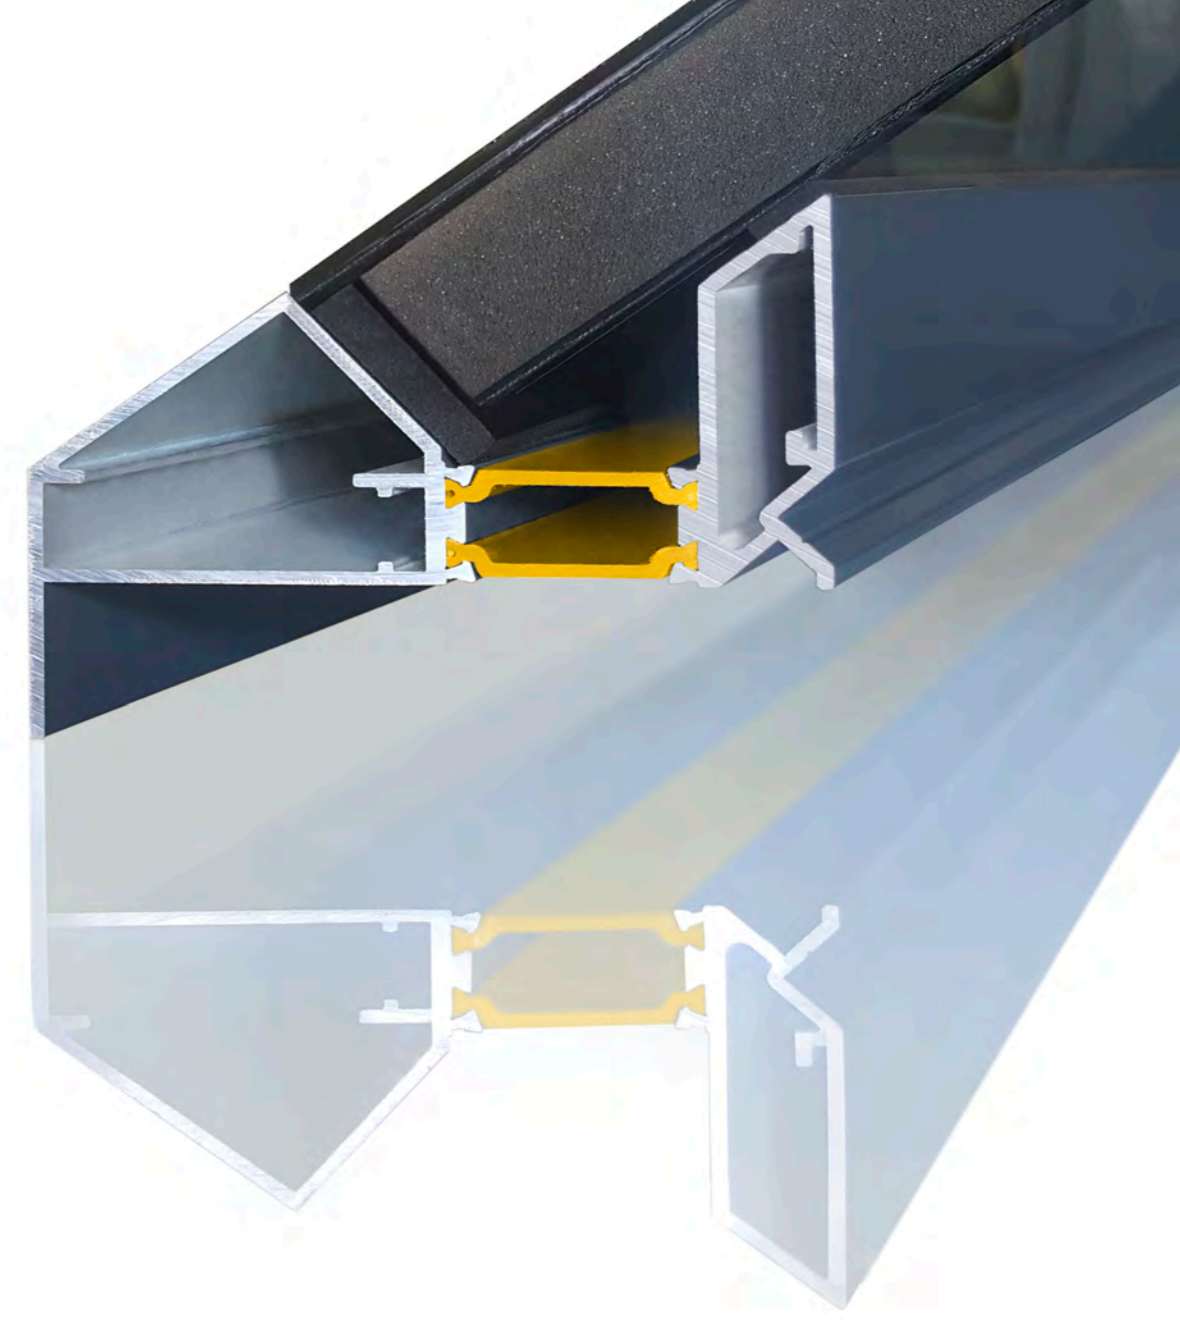

infinilantern@arkaywindows.com
www.arkaywindows.com

 **Arkay Windows**

INFINILANTERN

THE SLEEK NEW FRAMELESS
LANTERN ROOF LIGHT WITH
FULL THERMAL BREAK

Enjoy the sky above without obstruction.
InfiniLANTERN lets natural light flood in with no frame
to block your view, whilst the latest thermal technology
helps to create unprecedented insulation levels.

Fully thermally-broken profile

Frameless internal finish

Flush-glazed external finish

Pyramid or Lantern shape

Designed for rapid installation

Size Limits

Maximum Length	3000mm (Larger Available on Request)
Maximum Width	2000mm (Larger Available on Request)
Maximum Weight	400 kg

PROFILE HEIGHT	82 mm
GLAZING THICKNESS	28mm-50mm
GLAZING METHOD	Structurally bonded
FIXED FALL	40 Degrees

PERFORMANCE	
U-VALUE	From 1.0 W/m ² K
AIR PERMEABILITY	Class 4
WATER TIGHTNESS	Class 9A
WIND RESISTANCE	Class A4