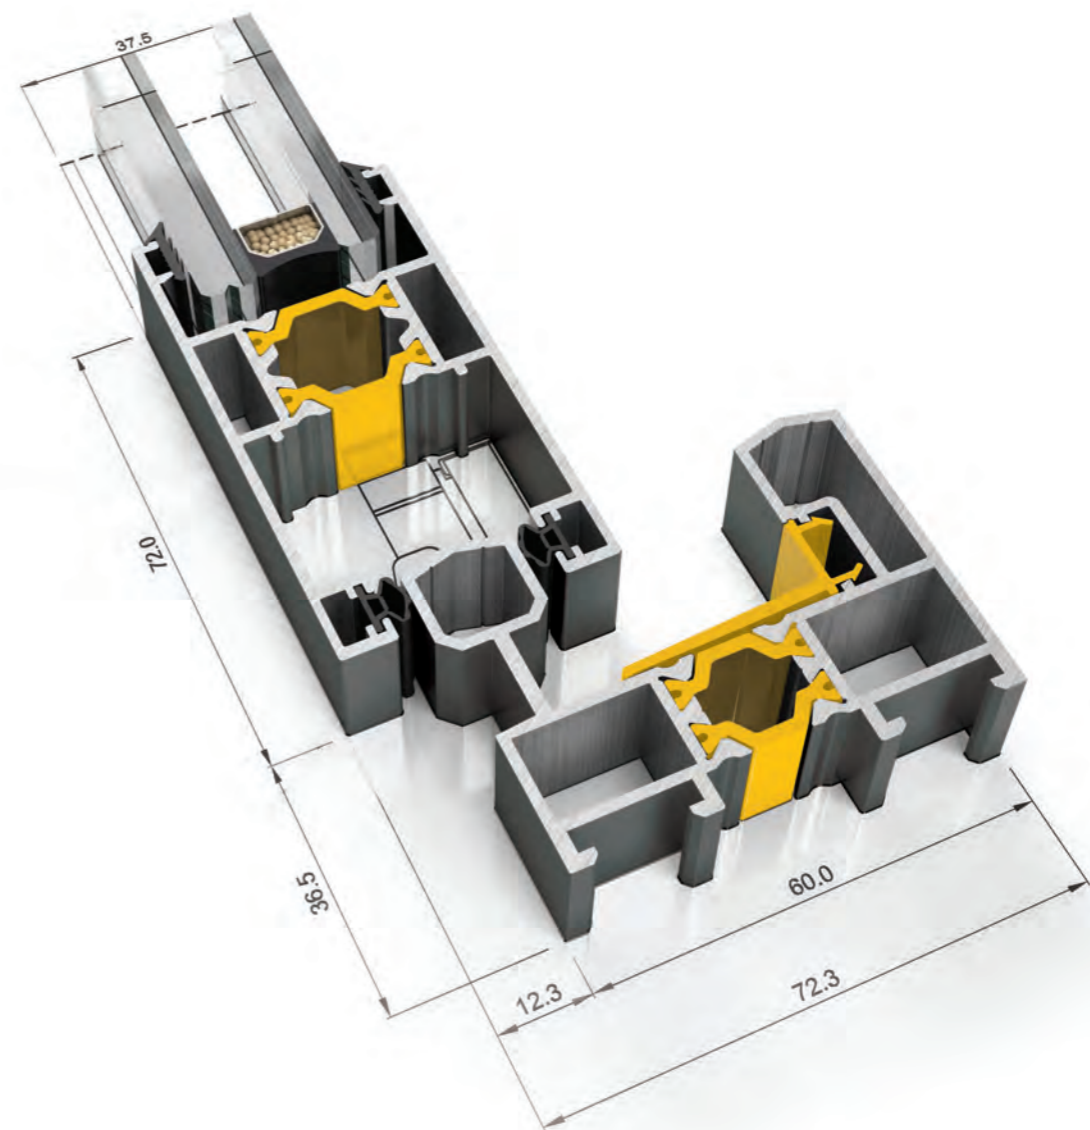

edgeglide@arkaywindows.com
www.arkaywindows.com

 **Arkay Windows**

EDGEGLIDE

THE AMAZINGLY SLEEK NEW INLINE SLIDING DOOR

Choose your design, choose your view. EdgeGlide is the sleek sliding door which combines top quality, colour-matched hardware with elegant design. So the look of your door can match the look of your outdoors.

Ultra slim 42mm interlock

Up to 2.2m x 2.6m per panel

Stylish colour-matched hardware

60mm frame depth for easy replacement

Kit frame and sash option for full site-assembly

Size Limits

Maximum panel width	2200 mm
Maximum panel height	2600 mm
Maximum panel weight	200 kg