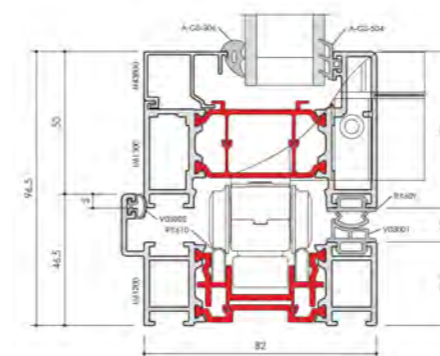

Size Limits

Max Vent Weight	150kg
Max Leaf Height	2600mm

FRAME DEPTH	82mm
GLAZING THICKNESS	28mm - 54mm
GLAZING OPTION	Beaded
DUAL COLOUR OPTION	✓

PERFORMANCE	
U-VALUE (DOUBLE GLAZING)	From 1.3 W/m²K
U-VALUE (TRIPLE GLAZING)	1.1 W/m²K
AIR TIGHTNESS	NPD
WATER TIGHTNESS	NPD
WIND LOAD	NPD
SECURITY	NPD

ALUK®

STYLISH BI-FOLD DOORS

A contemporary stylish bi-fold door. With thinner sightlines and interlock of 122mm which provide larger glazing panels without compromising on performance. The door also offers HD compact slim stainless steel rollers as standard allowing for a smooth movement whilst opening and closing.

DESIGN FEATURES

- Re-designed flush pop-out handle
- Unique traffic door
- HD compact rollers as standard
- 4 stainless slim steel rollers
- Both frame and cill sightlines of 97mm
- All configurations available open in and open out

OPTIONS

- Chamfered and square bead options
- Glazing 28mm - 54mm
- Available in a range of opening configurations
- Available in a range of single or dual colour and anodised finishes
- All configurations available open in and open out
- Chamfered and square based options

F82 Cill

F82 Interlock

F82 Jamb