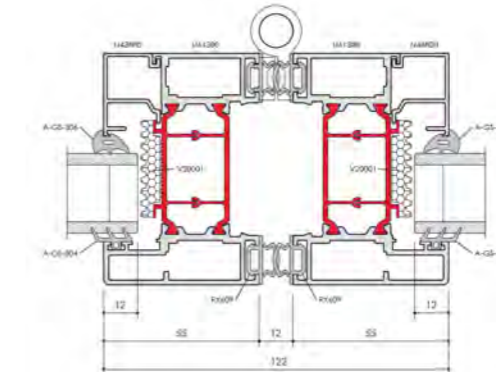

F82 Interlock